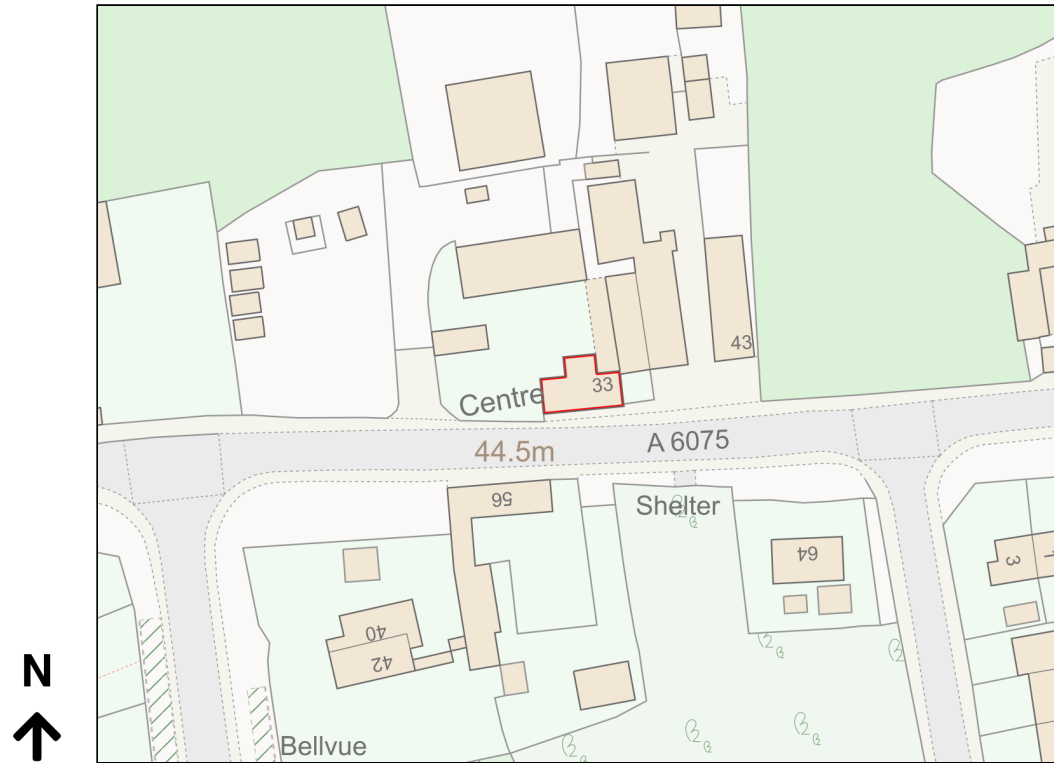

Location Plan

Site Address: 33, Lincoln Road, Tuxford, NG22 0HR

Date Produced: 19-Sep-2023

Scale: 1:1250 @A4

Planning Portal Reference: PP-12468989v1