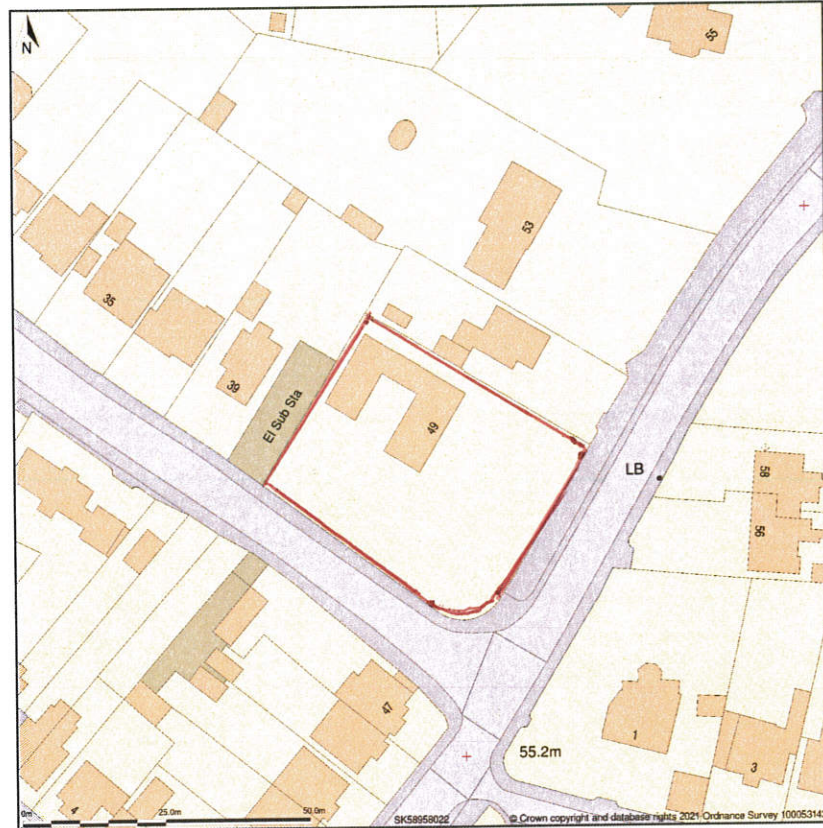

49, Blyth Road, Worksop, Nottinghamshire, S81 0HP

Site Plan shows area bounded by: 458885.66, 380155.04 459027.09, 380296.46 (at a scale of 1:1250), OSGridRef: SK58958022. The representation of a road, track or path is no evidence of a right of way. The representation of features as lines is no evidence of a property boundary.

Produced on 6th Dec 2021 from the Ordnance Survey National Geographic Database and incorporating surveyed revision available at this date. Reproduction in whole or part is prohibited without the prior permission of Ordnance Survey. © Crown copyright 2021. Supplied by www.buyaplan.co.uk a licensed Ordnance Survey partner (100053143). Unique plan reference: #00690181-FAC6E1