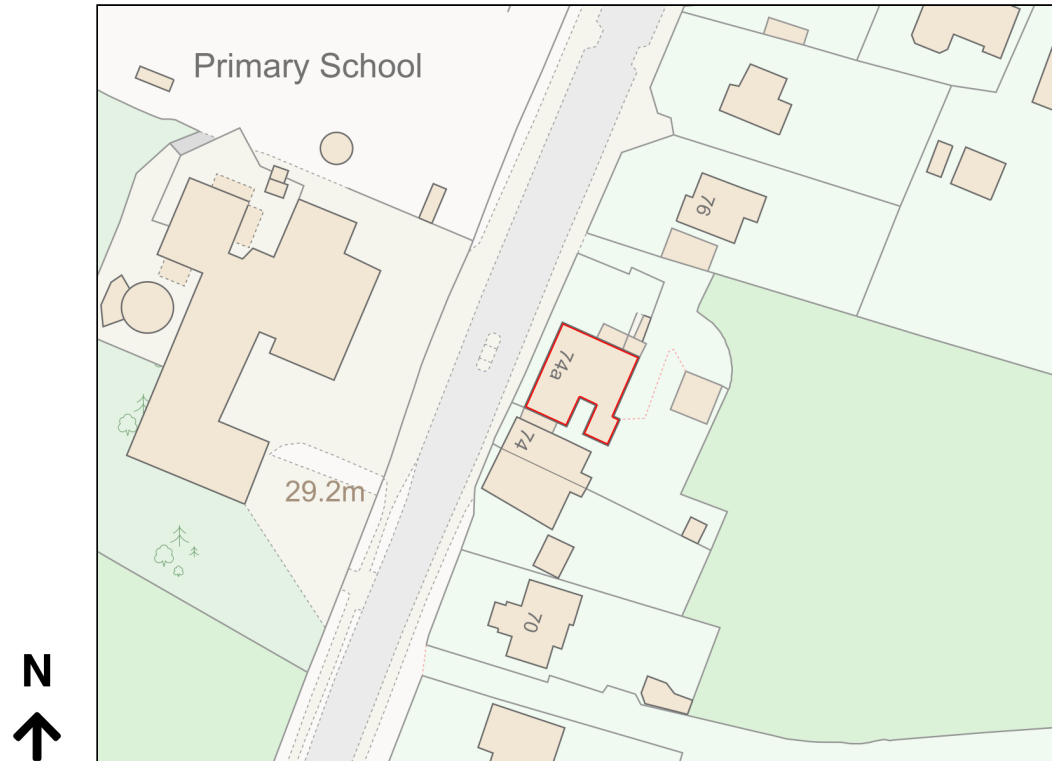

Location Plan

Site Address: 74a, High Road, Carlton In Lindrick, S81 9EB

Date Produced: 24-Nov-2023

Scale: 1:1250 @A4

Planning Portal Reference: PP-12597755v1