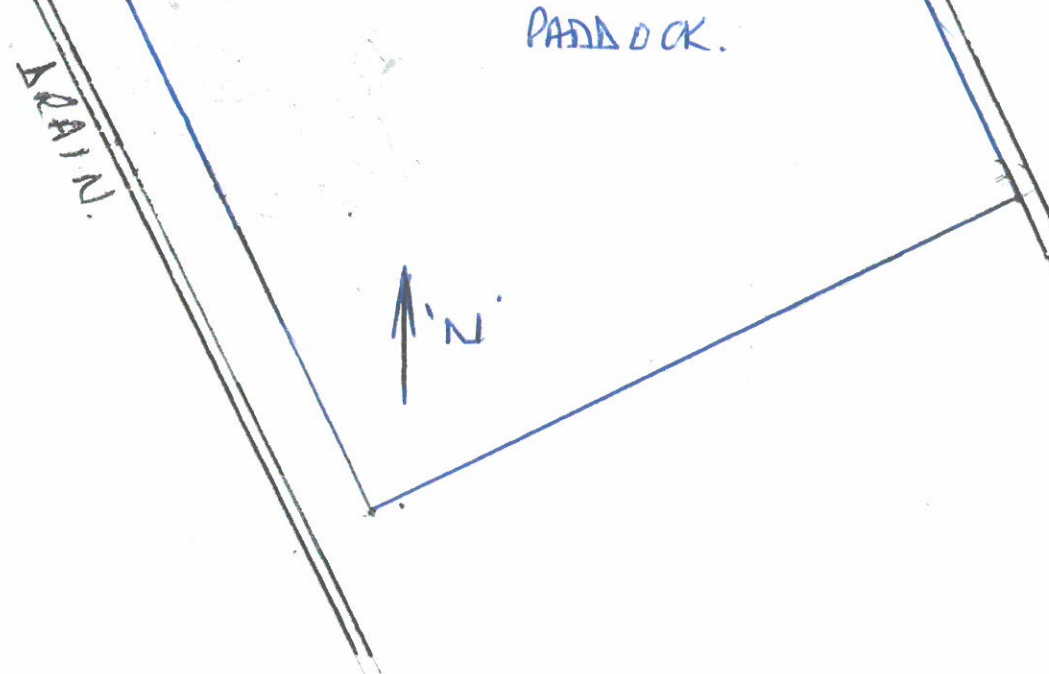

PLANNING PORTAL REF: PP-12588196.

SITE LOCATION PLAN
AREA 2 HA
SCALE: 1:1250 on A4
CENTRE COORDINATES: 470316 , 392418

29 NOV 2023

ROE FARM
EVERTON
DONCASTER
DN10 5DA.