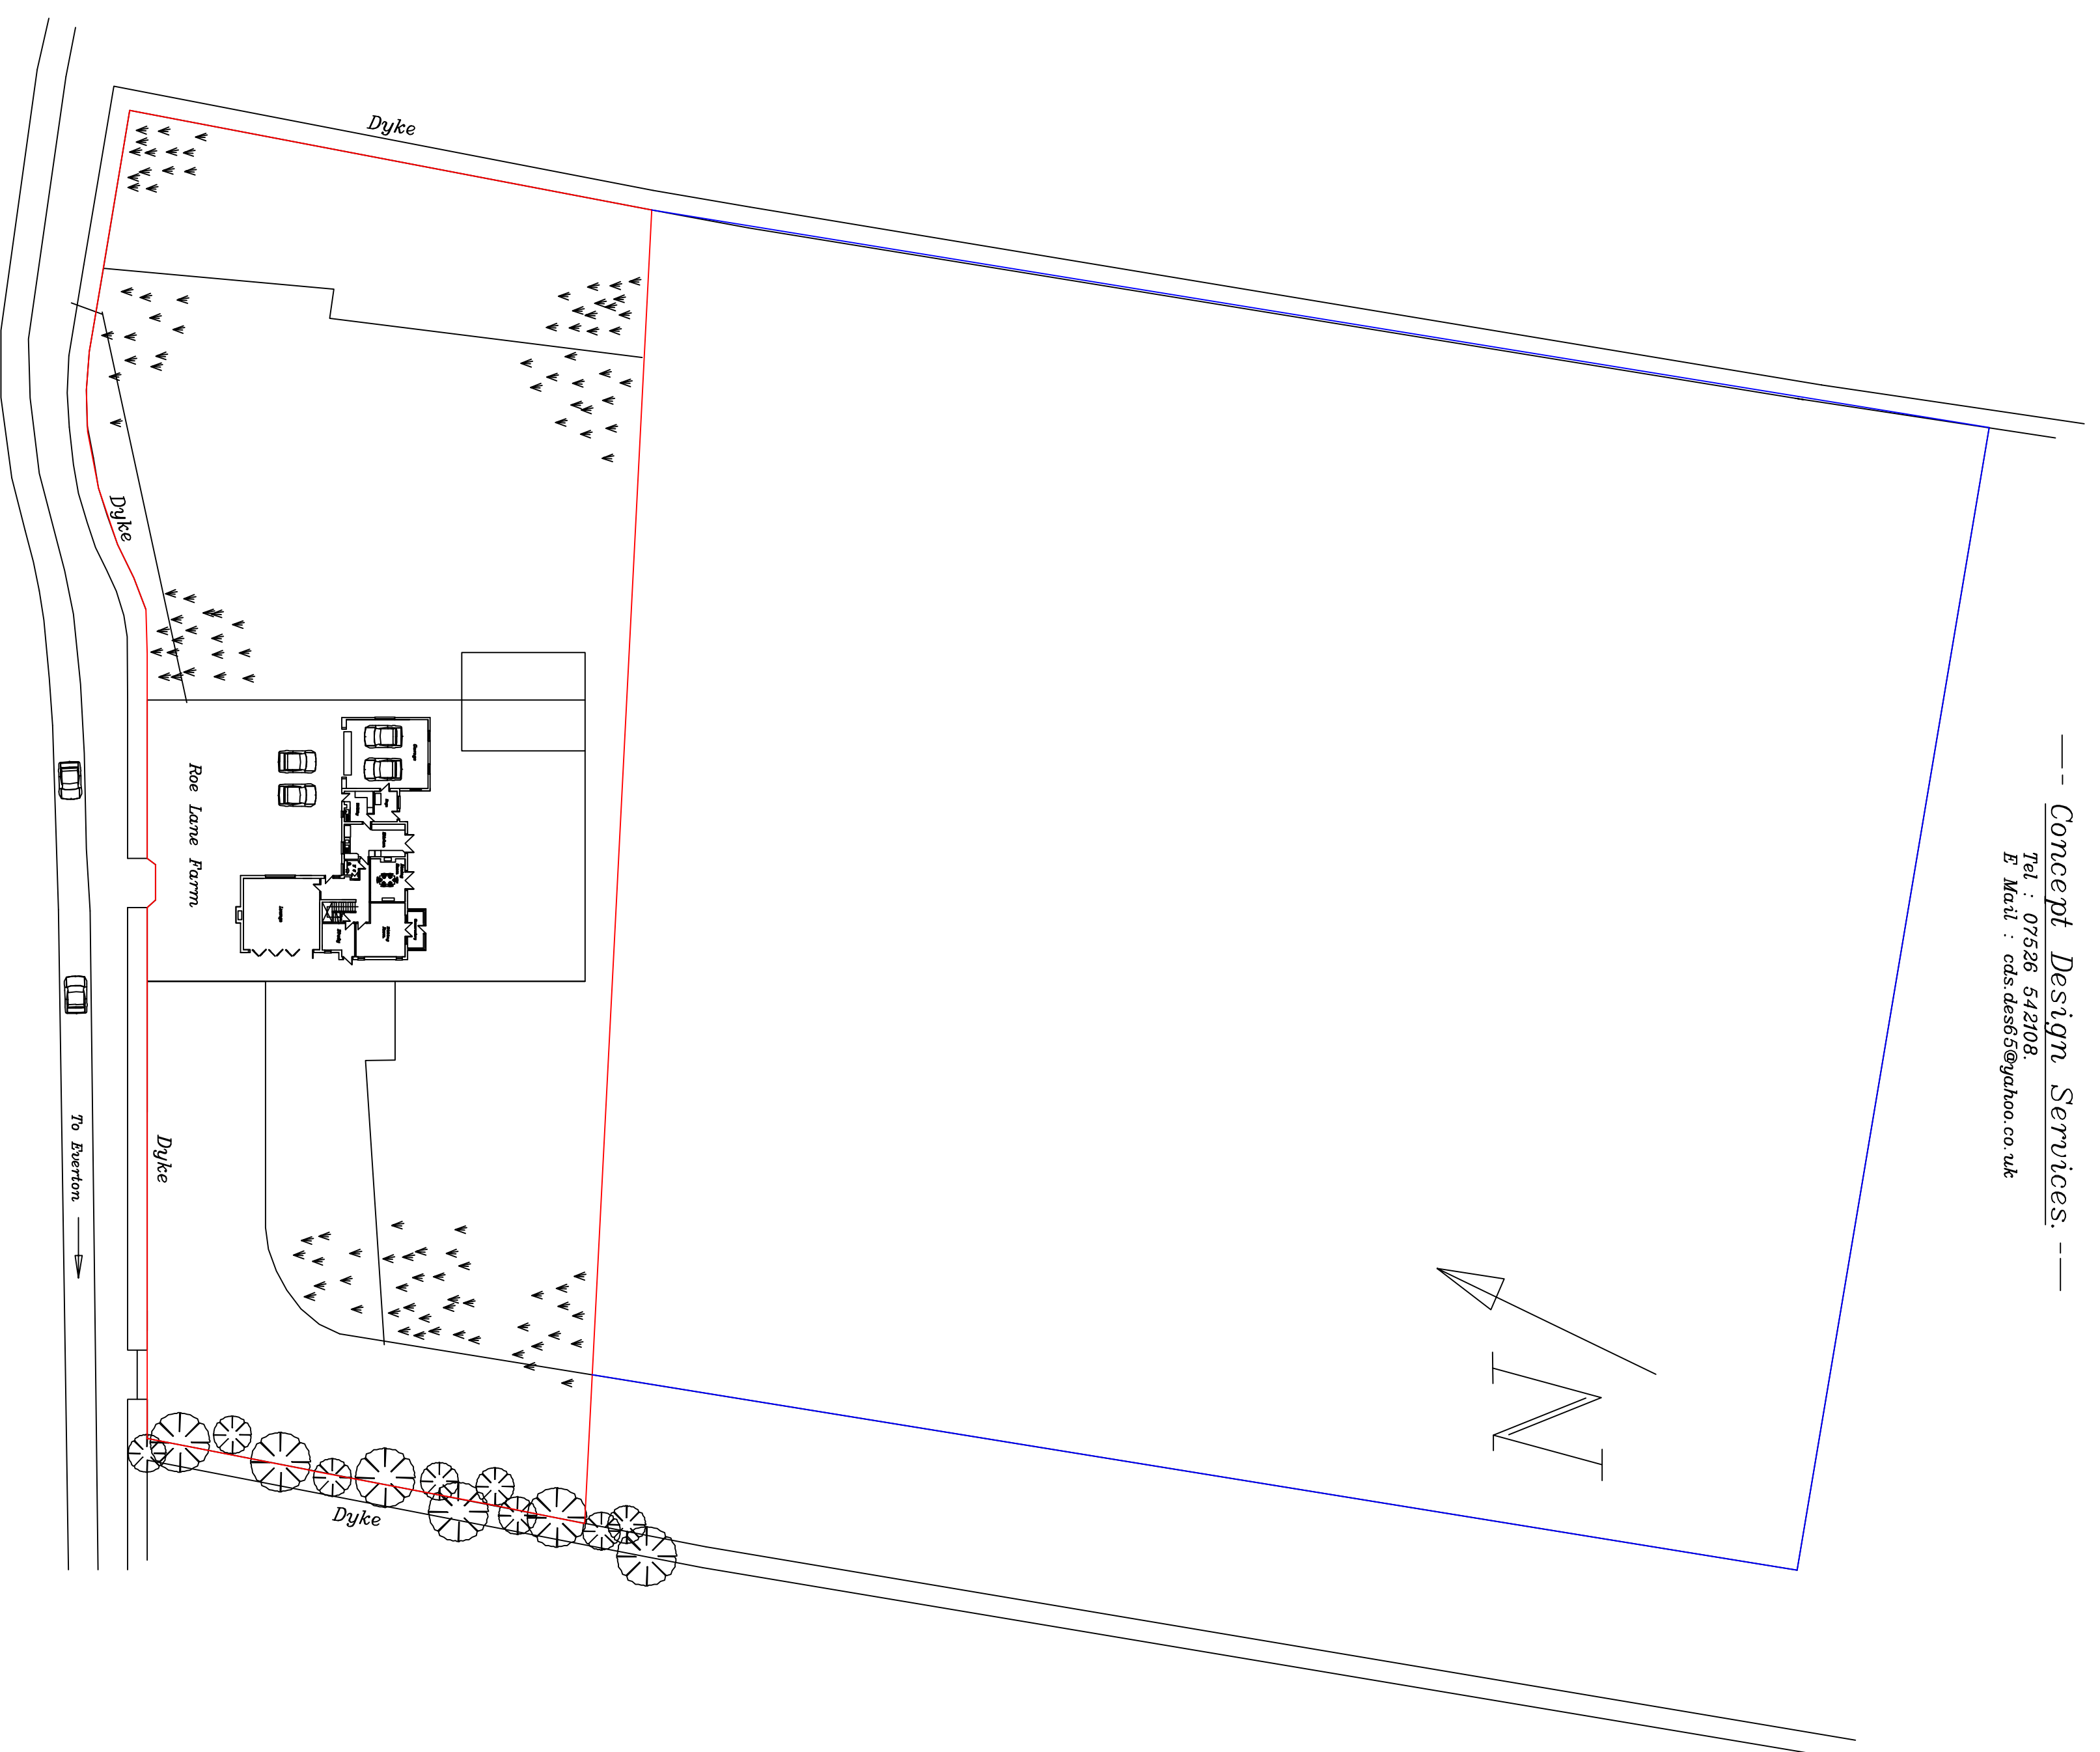

--- Concept Design Services. ---
Tel : 07526 542108
E Mail : cds.dcs55@yahoo.co.uk

Existing Block Plan

Scale 1: Rep. 500.

Mr & Mrs C Clarkson,
Roe Lane Farm,
Everton,
Dorchester
DNO 5DA.
J.B.E. 02/10/23 1878/5

--- Concept Design Services. ---
Tel : 07526 542108
E Mail : cds.dcs55@yahoo.co.uk

Proposed Block Plan

Scale 1: Rep. 500.

Mr & Mrs C Clarkson,
Roe Lane Farm,
Everton,
Dorchester
DNO 5DA.
J.B.E. 02/10/23 1878/4