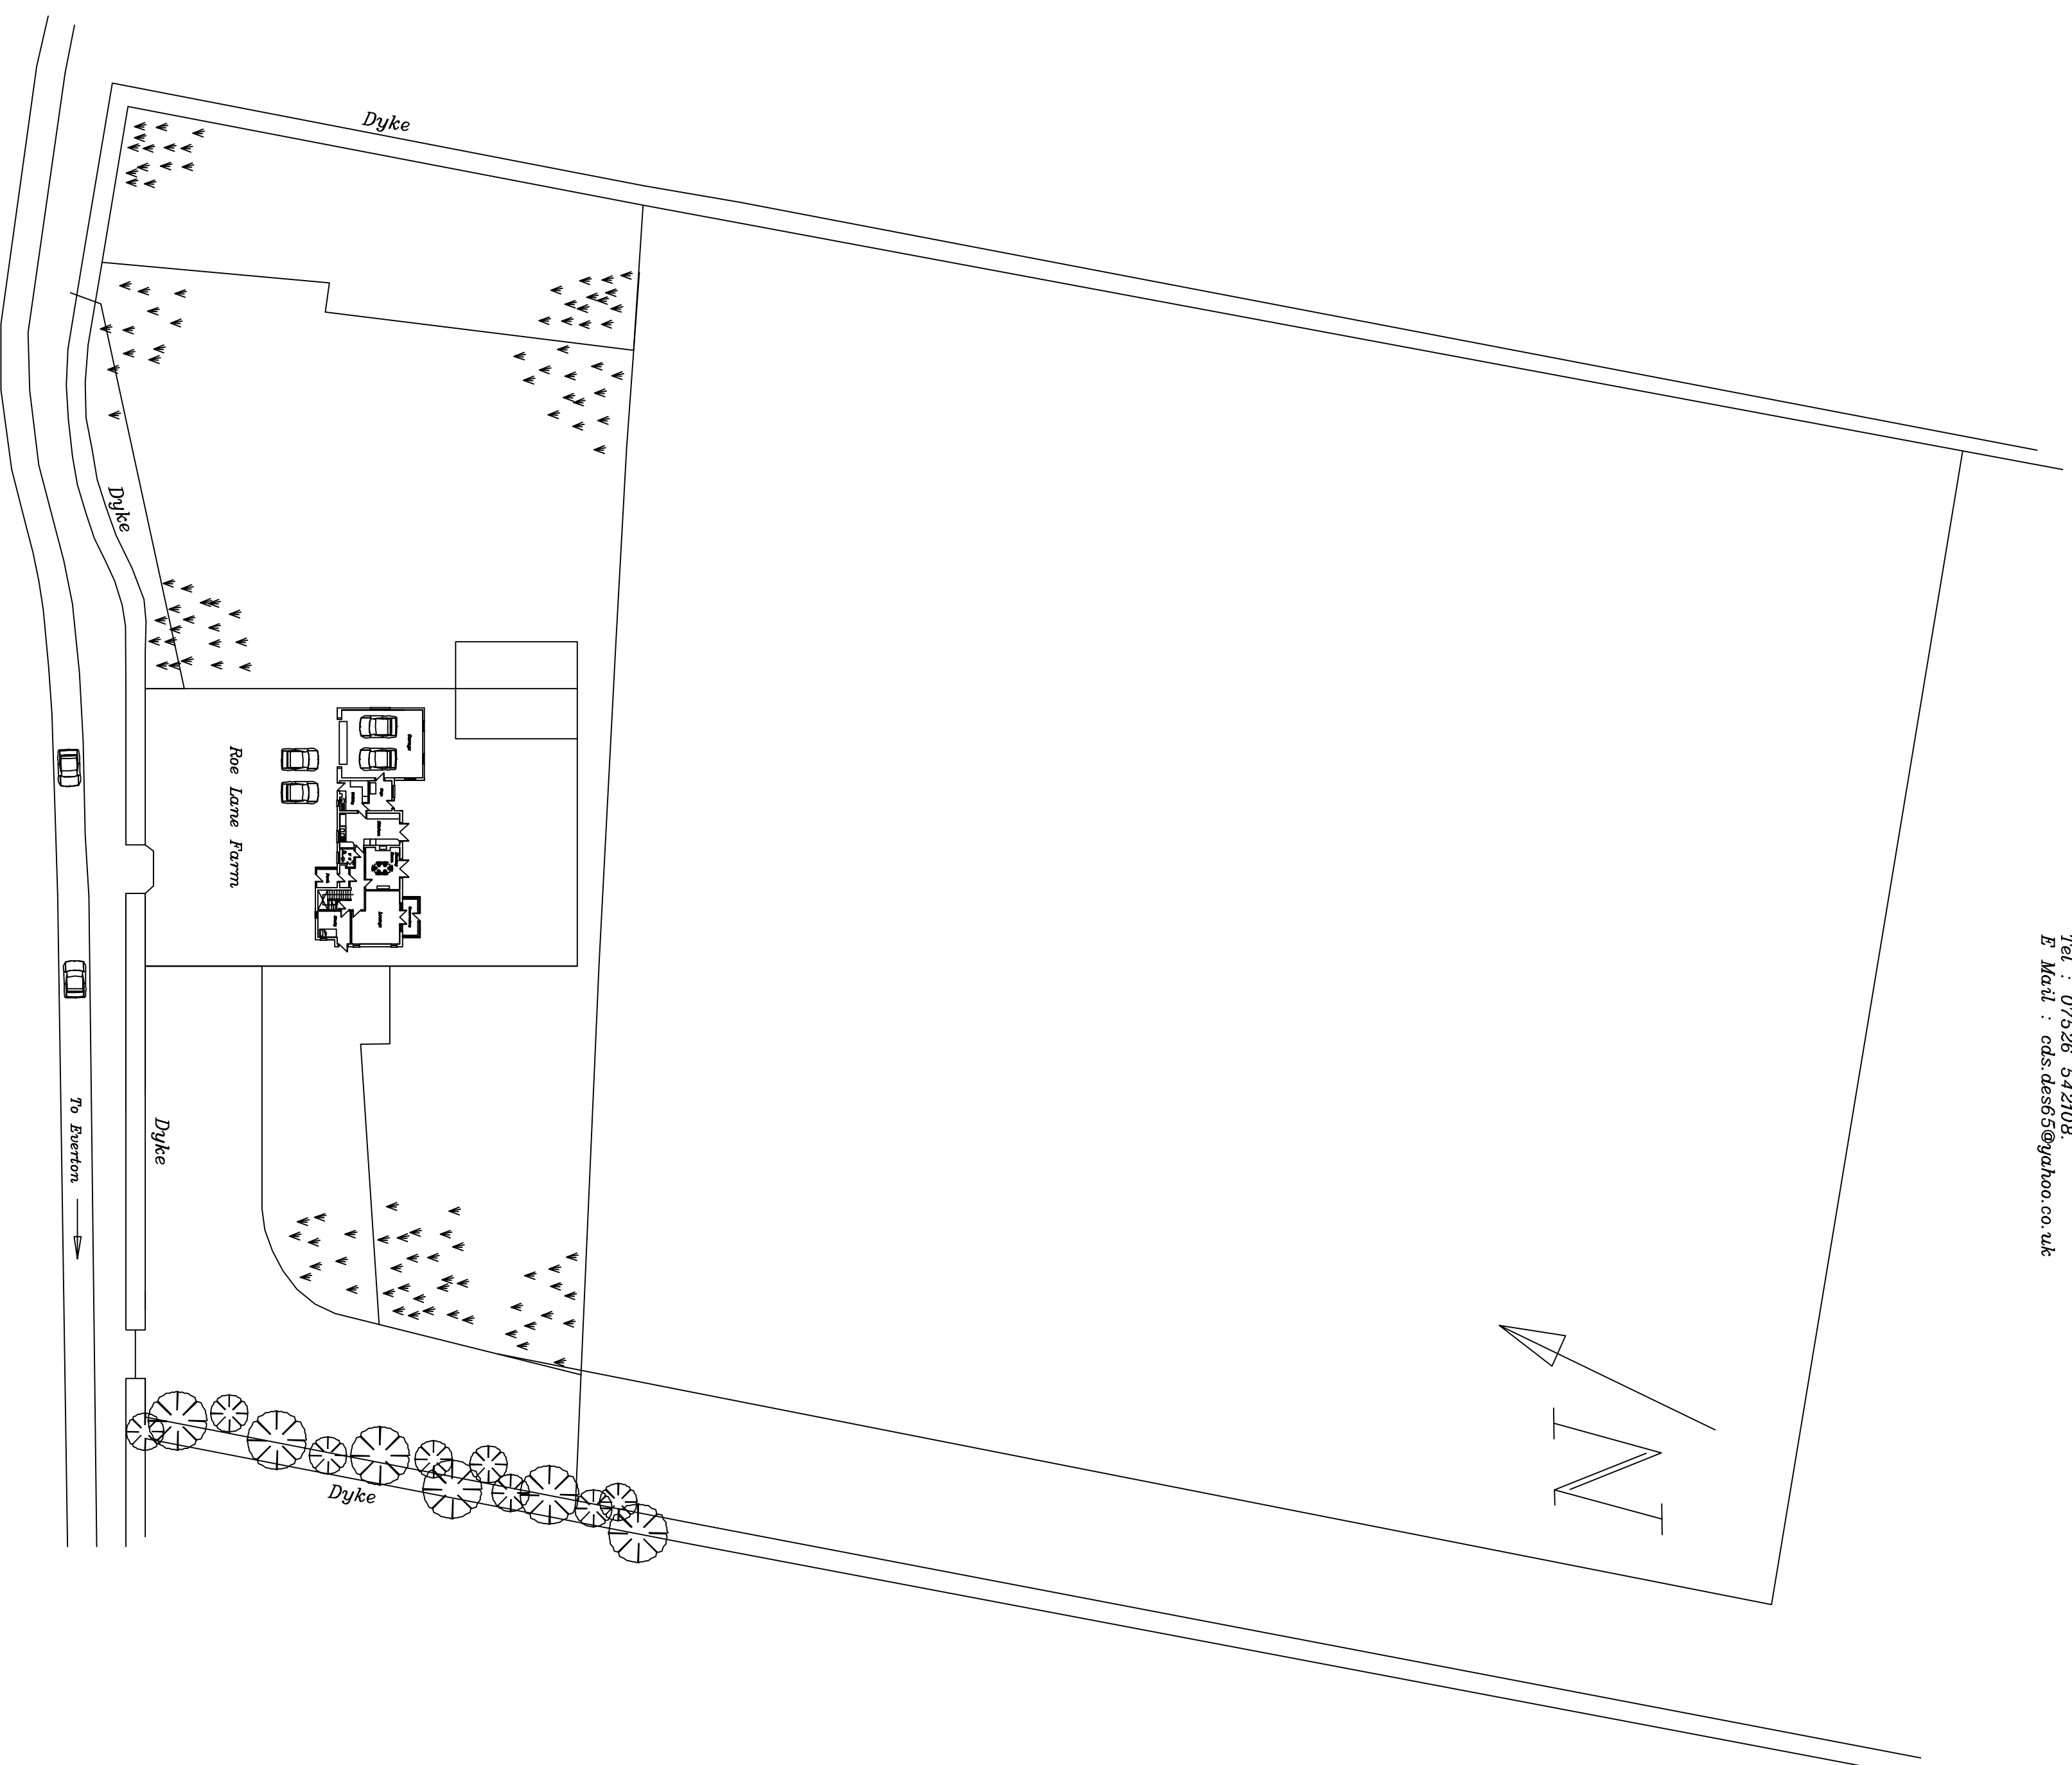

--- Concept Design Services. ---
Tel : 07526 542108
E Mail : cds.dcs55@yahoo.co.uk

Existing Block Plan

Scale 1: Rep. 500.

Mr & Mrs C Clarkson,
Roe Lane Farm,
Everton,
Dorchester
DNO 5DA.
J.B.E. 02/10/23 1878/5

--- Concept Design Services. ---
Tel : 07526 542108
E Mail : cds.dcs55@yahoo.co.uk

Proposed Block Plan

Scale 1: Rep. 500.

Mr & Mrs C Clarkson,
Roe Lane Farm,
Everton,
Dorchester
DNO 5DA.
J.B.E. 02/10/23 1878/4