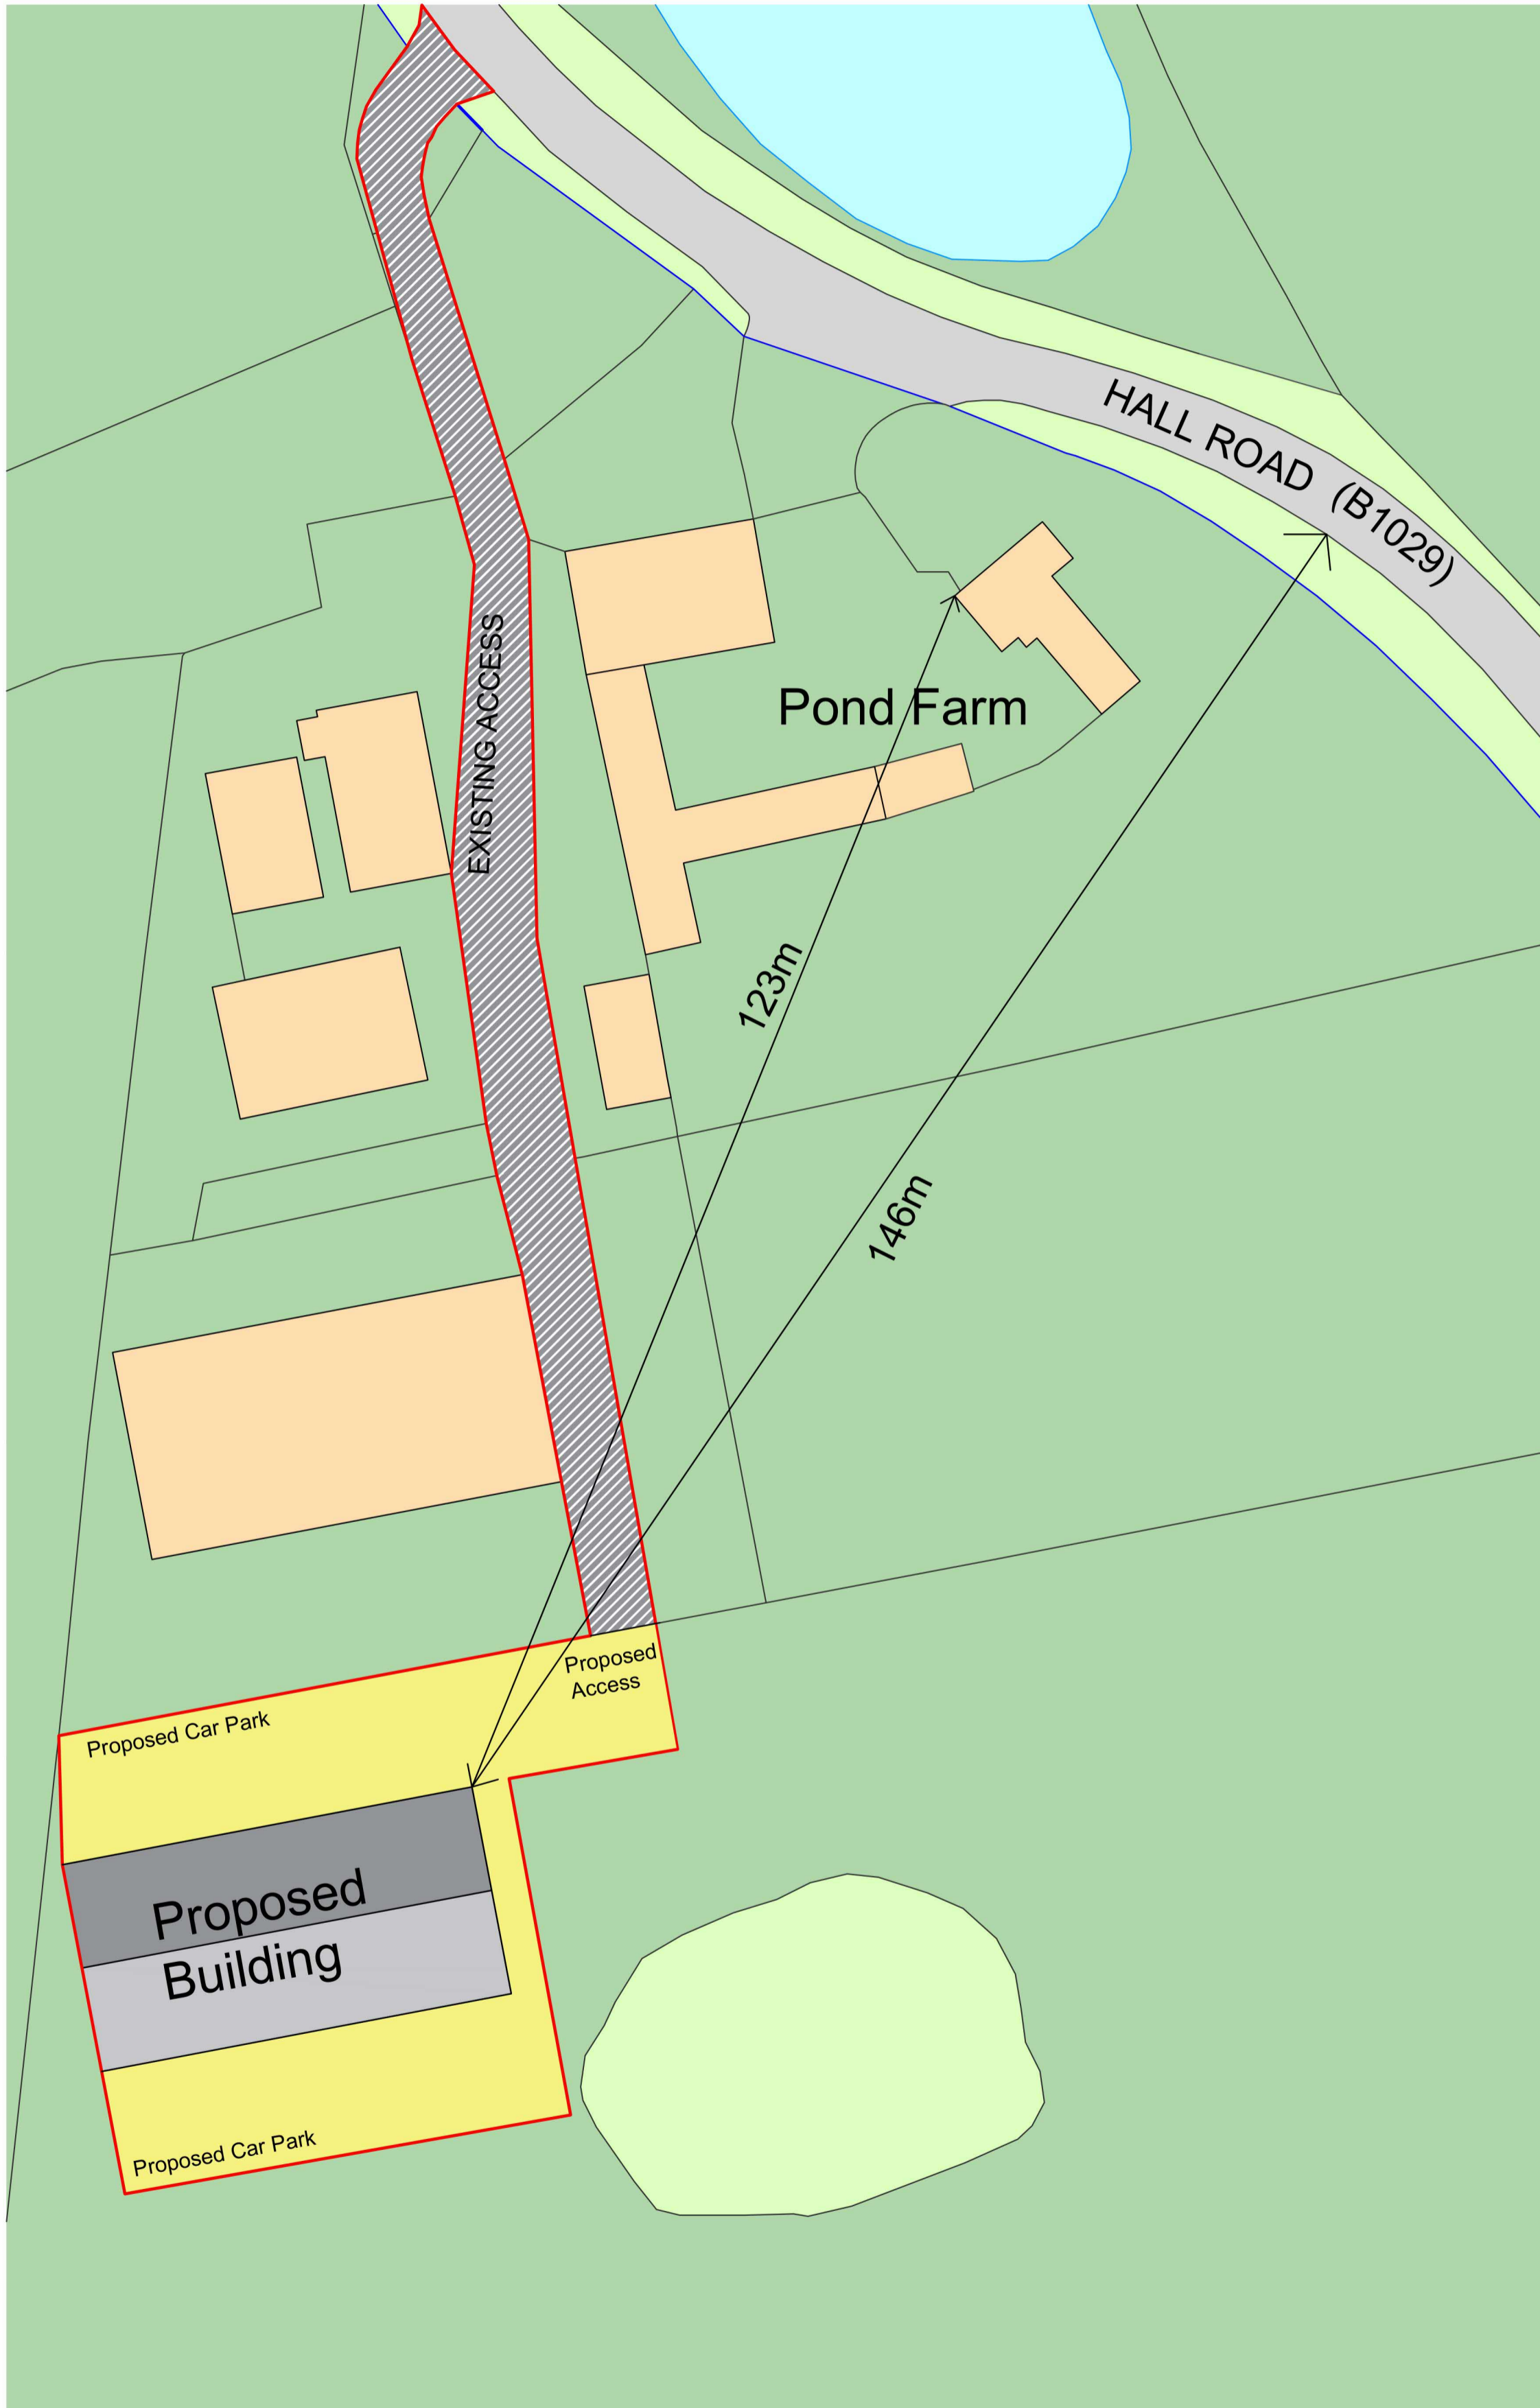

SCALE BAR 1:500

DIMENSIONS ARE IN MILLIMETERS UNLESS STATED OTHERWISE

THIS DRAWING IS FOR PLANNING AND AESTHETIC PURPOSES ONLY

FOXES RURAL LTD  
BULLBANKS FARM, HALSTEAD ROAD,  
EIGHT ASH GREEN, COLCHESTER,  
ESSEX, CO6 3PT

CLIENT NAME:	FRARY
PROJECT NO:	726
TITLE:	BLOCK PLAN
ADDRESS:	CO7 7TP

DATE:  
02 NOV 23

SCALE:  
1:500 @ A2

SHEET:  
BP01