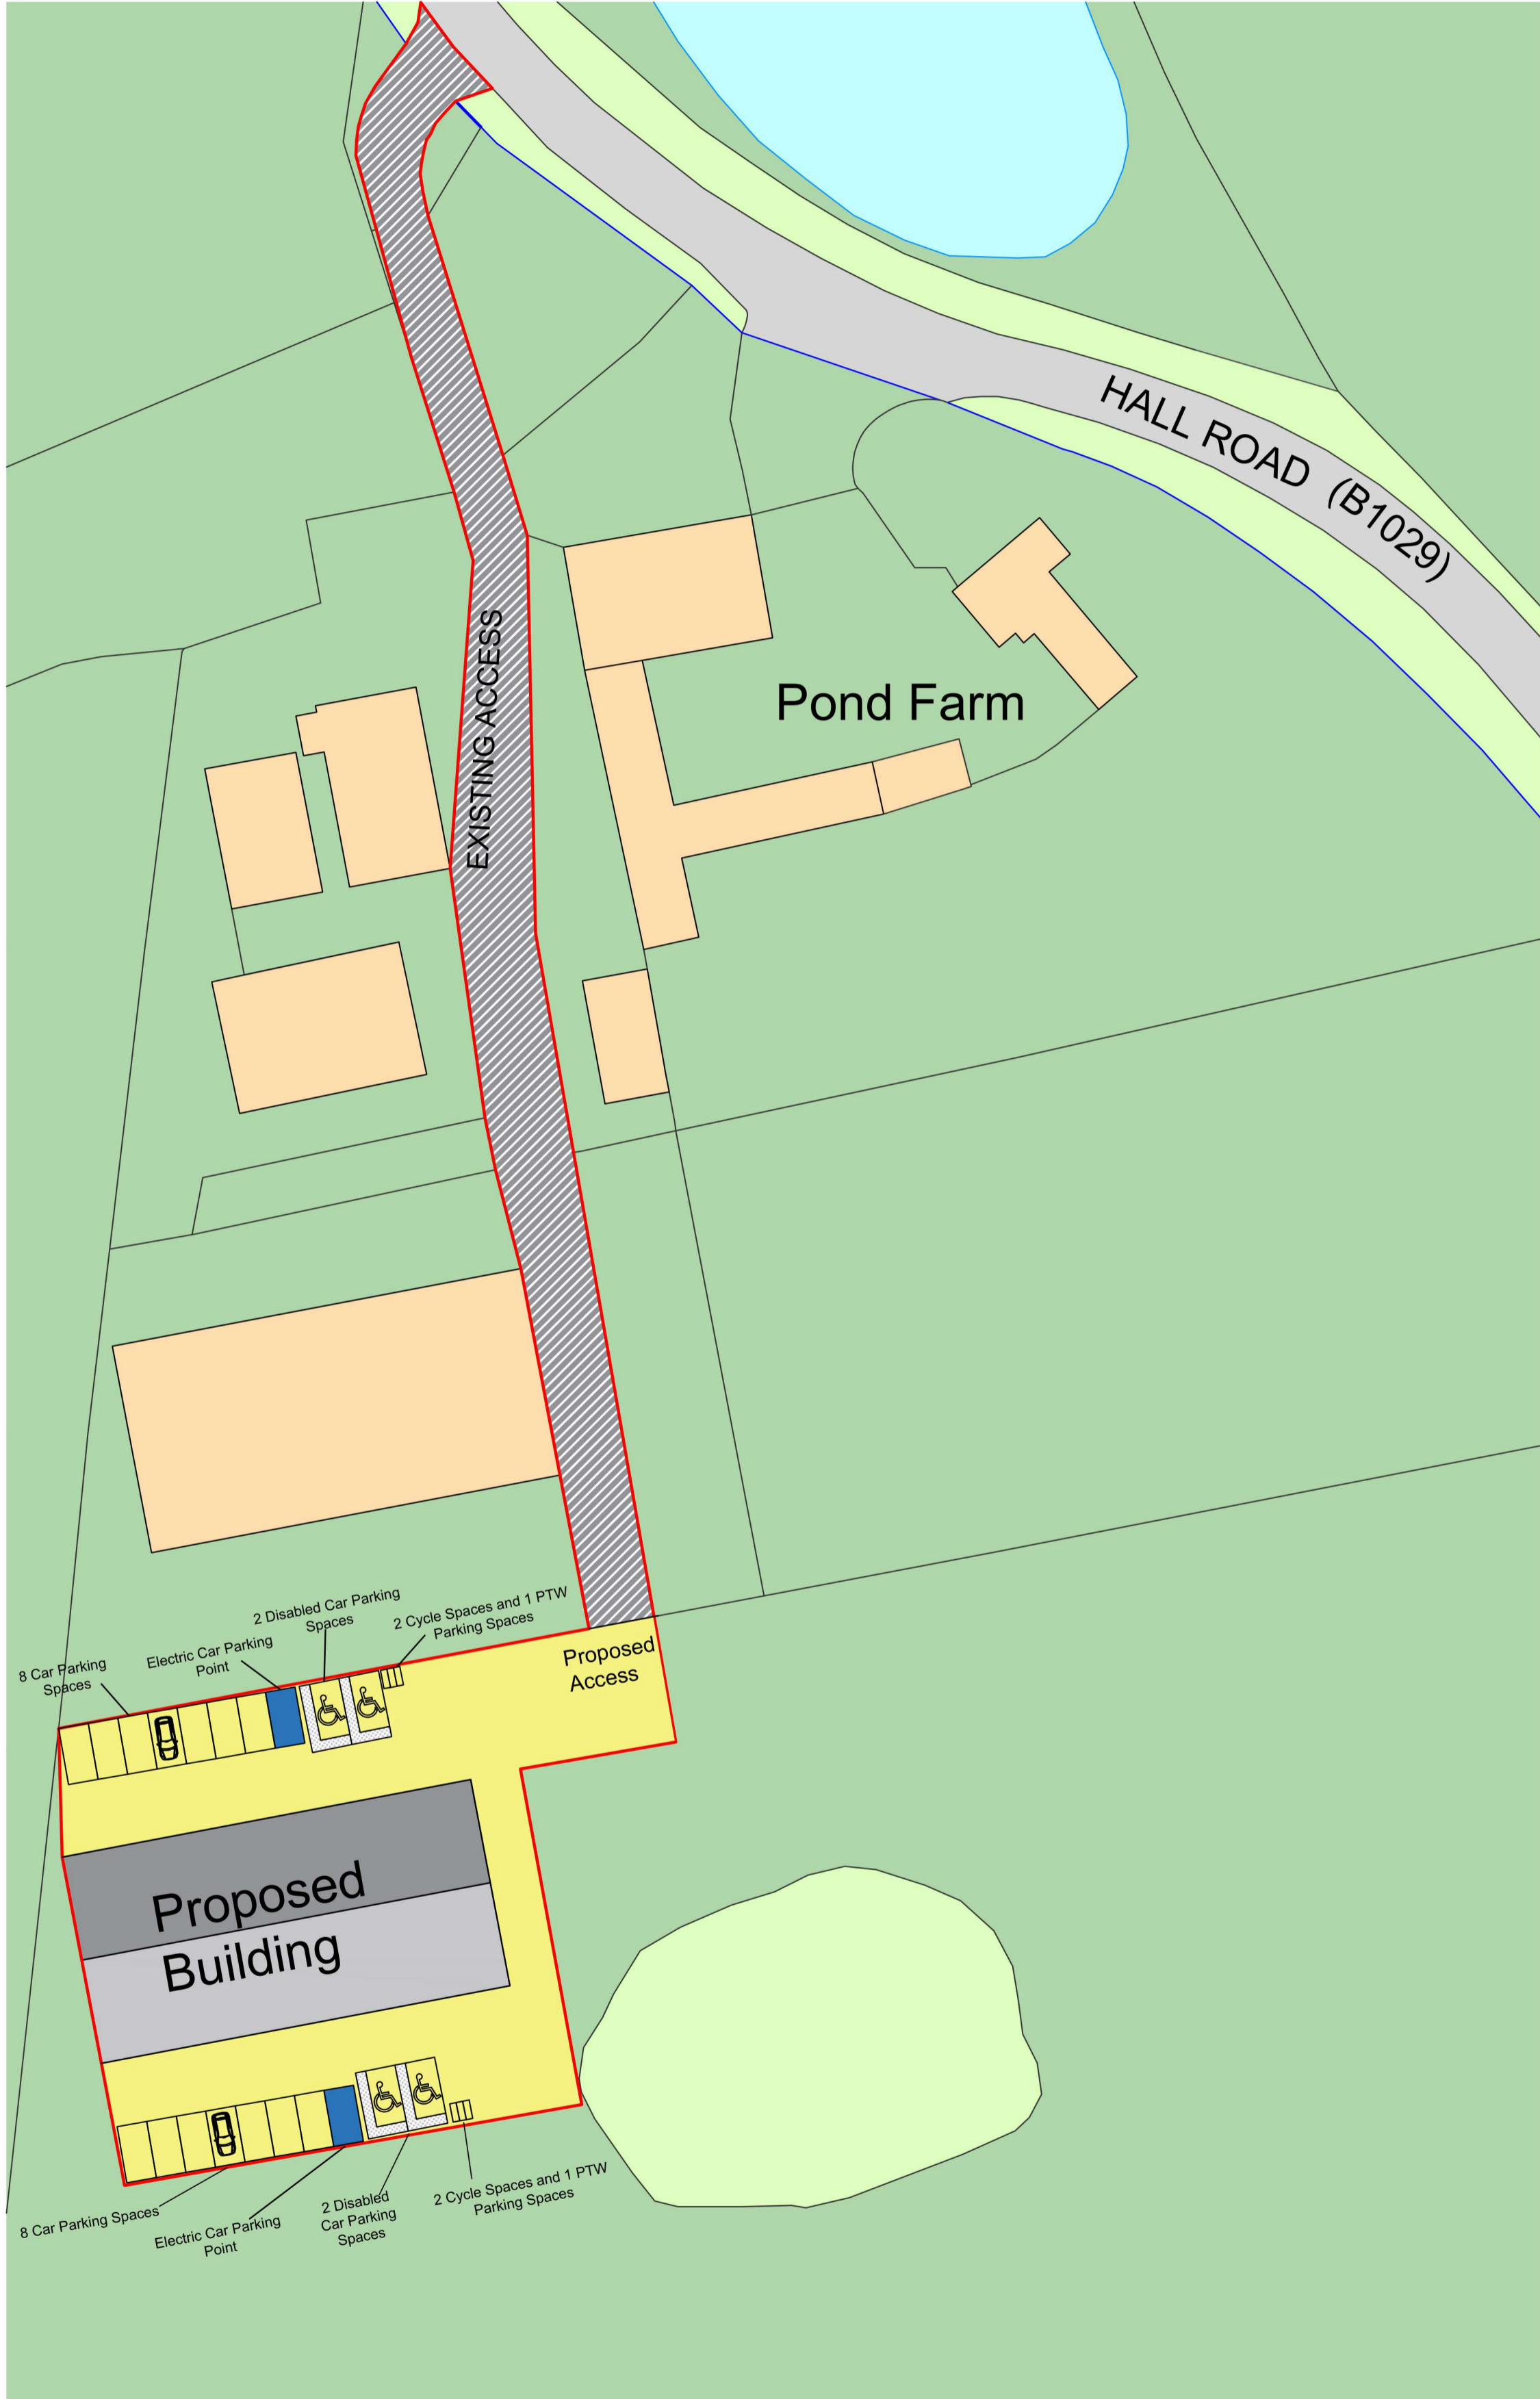

SCALE BAR 1:500

DIMENSIONS ARE IN MILLIMETERS UNLESS STATED OTHERWISE

THIS DRAWING IS FOR PLANNING AND AESTHETIC PURPOSES ONLY

FOXES RURAL LTD
BULLBANKS FARM, HALSTEAD ROAD,
EIGHT ASH GREEN, COLCHESTER,
ESSEX, CO6 3PT

CLIENT NAME:	FRARY
PROJECT NO:	726
TITLE:	CAR PARKING PLAN
ADDRESS:	CO7 7TP

DATE:
02 NOV 23

SCALE:
1:500 @ A2

SHEET:
CP01