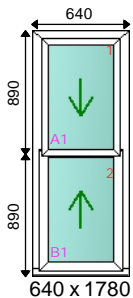

Additional Frame Details:

VS Sash Stop End Cap White PBottom

Glazing:

4-16-4.CLR.TUF.LowE Black Warm Edge F/Glazed Argon

Dimensions:

Overall Size: 640 x 1780
Actual Frame Size: 640 x 1780

Frame No: 1

Qty: 1 Horned Vertical Slider White

Additional Frame Details:

VS Sash Stop End Cap White PBottom
VS 4000 Trickle Vent White

Glazing:

4-16-4.CLR.TUF.LowE Black Warm Edge F/Glazed Argon

Dimensions:

Overall Size: 1080 x 1780
Actual Frame Size: 1080 x 1780

Frame No: 2

Qty: 1 Horned Vertical Slider White

Location: Lounge Bay

Frame Specification:

Finish 1: White - Non Foiled
Finish 2: White - Non Foiled
Win Handle: VS Ring Sash Lift White x1
Win Lock: VS Key Locking White
Cill: VS42 Cill Frame White
Drainage: Base
Reinforcing: VS Reo A Spec

Additional Frame Details:

VS Sash Stop End Cap White PBottom

Glazing:

4-16-4.CLR.TUF.LowE Black Warm Edge F/Glazed Argon

Dimensions:

Overall Size: 640 x 1780
Actual Frame Size: 640 x 1780

Frame No: 3

Qty: 1 Horned Vertical Slider White