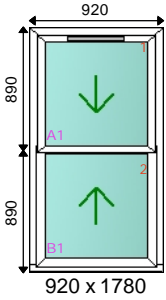

Frame Specification:

Finish 1: White - Non Foiled
Finish 2: White - Non Foiled
Win Handle: VS Ring Sash Lift White x2
Win Lock: VS Key Locking White
Cill: VS42 Cill Frame White
Drainage: Base
Reinforcing: VS Reo A Spec

Additional Frame Details:

VS Sash Stop End Cap White PBottom
VS 4000 Trickle Vent White

Glazing:

4-16-4.CLR.TUF.LowE Black Warm Edge F/Glazed Argon

Dimensions:

Overall Size: 920 x 1780
Actual Frame Size: 920 x 1780

Frame No: 7

Qty: 1 Horned Vertical Slider White

Location: Bedroom 2

Terms and Conditions

Please check all details carefully before ordering
If any details are incorrect or you require any additional items please contact as soon as possible.
Once this order is confirmed and signed any mistakes or omissions will be the customers responsibility
All windows viewed from the outside
All goods sold are subject to our terms and conditions

Total Nett	£5,133.33
VAT @ 20%	£1,026.67
TOTAL INC. VAT	£6,160.00

Signed _____

Date _____