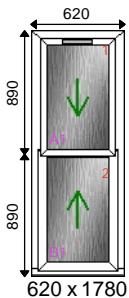

Frame Specification:

Finish 1: White - Non Foiled
Finish 2: White - Non Foiled
Win Handle: VS Ring Sash Lift White x2
Win Lock: VS Key Locking White
Cill: VS42 Cill Frame White
Drainage: Base
Reinforcing: VS Reo A Spec

Additional Frame Details:

VS Sash Stop End Cap White PBottom
VS 2000 Trickle Vent White

Glazing:

4-16-4.OBS.TUF.LowE Charcoal Black Warm Edge F/Glazed Argon

Dimensions:

Overall Size: 620 x 1780
Actual Frame Size: 620 x 1780

Frame No: 6

Qty: 1 Horned Vertical Slider White

Location: Bathroom