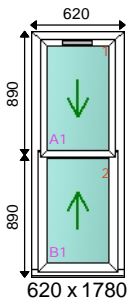

Frame Specification:

Finish 1: White - Non Foiled
Finish 2: White - Non Foiled
Win Handle: VS Ring Sash Lift White x2
Win Lock: VS Key Locking White
Cill: VS42 Cill Frame White
Drainage: Base
Reinforcing: VS Reo A Spec

Additional Frame Details:

VS Sash Stop End Cap White PBottom
VS 2000 Trickle Vent White

Glazing:

4-16-4.CLR.TUF.LowE Black Warm Edge F/Glazed Argon

Dimensions:

Overall Size: 620 x 1780
Actual Frame Size: 620 x 1780

Frame No: 5

Qty: 1 Horned Vertical Slider White

Location: Kitchen