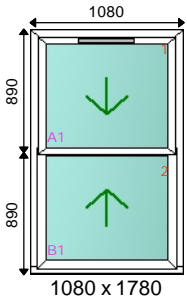

Frame Specification:

Finish 1: White - Non Foiled
Finish 2: White - Non Foiled
Win Handle: VS Ring Sash Lift White x2
Win Lock: VS Key Locking White
Cill: VS42 Cill Frame White
Drainage: Base
Reinforcing: VS Reo A Spec

Additional Frame Details:

VS Sash Stop End Cap White PBottom
VS 4000 Trickle Vent White

Glazing:

4-16-4.CLR.TUF.LowE Black Warm Edge F/Glazed Argon

Dimensions:

Overall Size: 1080 x 1780
Actual Frame Size: 1080 x 1780

Frame No: 4

Qty: 1 Horned Vertical Slider White

Location: Bedroom