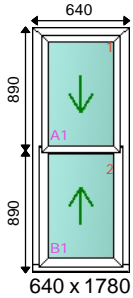

Quotation

To:- Andy Ross
7 Orchardfield Avenue
Edinburgh

Quote Number : **001433**
Customer Ref : **Supply & Fit**
Quotation Date : **21/07/2020**

Frame Specification:

Finish 1: White - Non Foiled
Finish 2: White - Non Foiled
Win Handle: VS Ring Sash Lift White x1
Win Lock: VS Key Locking White
Cill: VS42 Cill Frame White
Drainage: Base
Reinforcing: VS Reo A Spec

Additional Frame Details:

VS Sash Stop End Cap White PBottom

Glazing:

4-16-4.CLR.TUF.LowE Black Warm Edge F/Glazed Argon

Dimensions:

Overall Size: 640 x 1780
Actual Frame Size: 640 x 1780

Frame No: 1

Qty: 1 Horned Vertical Slider White

Location: Lounge Bay

Frame Specification:

Finish 1: White - Non Foiled
Finish 2: White - Non Foiled
Win Handle: VS Ring Sash Lift White x2
Win Lock: VS Key Locking White
Cill: VS42 Cill Frame White
Drainage: Base
Reinforcing: VS Reo A Spec

Additional Frame Details:

VS Sash Stop End Cap White PBottom
VS 4000 Trickle Vent White

Glazing:

4-16-4.CLR.TUF.LowE Black Warm Edge F/Glazed Argon

Dimensions:

Overall Size: 1080 x 1780
Actual Frame Size: 1080 x 1780