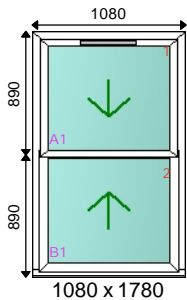

Additional Frame Details:

VS Sash Stop End Cap White PBottom

Glazing:

4-16-4.CLR.TUF.LowE Black Warm Edge F/Glazed Argon

Dimensions:

Overall Size: 640 x 1780
Actual Frame Size: 640 x 1780

Frame No: 1

Qty: 1 Horned Vertical Slider White

Location: Lounge Bay

Frame Specification:

Finish 1: White - Non Foiled
Finish 2: White - Non Foiled
Win Handle: VS Ring Sash Lift White x2
Win Lock: VS Key Locking White
Cill: VS42 Cill Frame White
Drainage: Base
Reinforcing: VS Reo A Spec

Additional Frame Details:

VS Sash Stop End Cap White PBottom
VS 4000 Trickle Vent White

Glazing:

4-16-4.CLR.TUF.LowE Black Warm Edge F/Glazed Argon

Dimensions:

Overall Size: 1080 x 1780
Actual Frame Size: 1080 x 1780