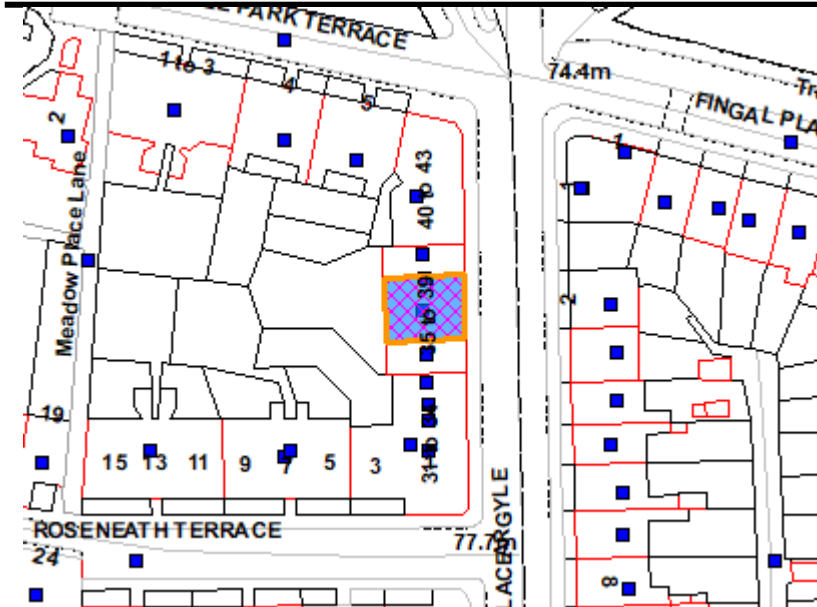

### Location Plan

Reproduction from the Ordnance Survey mapping with permission of the Controller of Her Majesty's Stationery Office  
© Crown Copyright.

Unauthorised reproduction infringes Crown copyright and may lead to prosecution or civil proceedings. Licence  
Number 100023420 The City of Edinburgh Council 2012.

1F1 42 Argyle Place Marchmont Edinburgh

PF2 37 Argyle Place Marchmont Edinburgh

3F3 37 Argyle Place Marchmont Edinburgh

3F2 37 Argyle Place Marchmont Edinburgh

3F1 37 Argyle Place Marchmont Edinburgh

2F1 37 Argyle Place Marchmont Edinburgh

1F2 37 Argyle Place Marchmont Edinburgh

1F1 37 Argyle Place Marchmont Edinburgh

3F2 1 Roseneath Terrace Marchmont Edinburgh

2F3 1 Roseneath Terrace Marchmont Edinburgh

2F2 1 Roseneath Terrace Marchmont Edinburgh