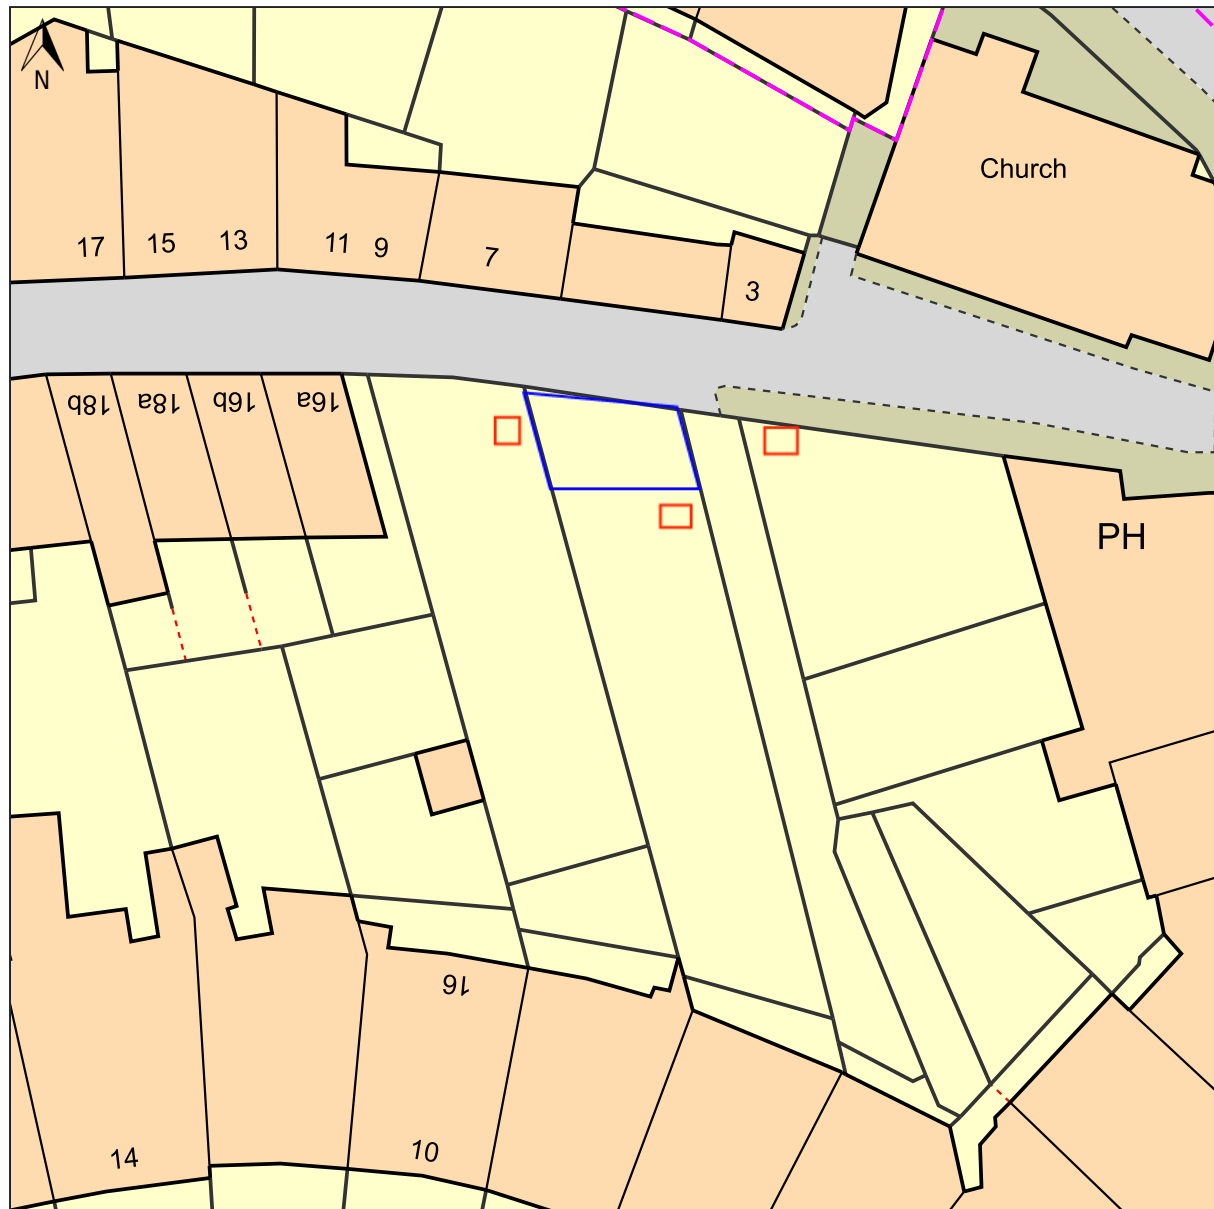

16, CIRCUS LANE, EDINBURGH, EDINBURGH, EH3 6SU

© Crown copyright and database rights, 2023. Ordnance Survey
0100031673 Created using Plans by Emapsite

0m 5m 10m 15m 20m 25m 30m 35m 40m

Scale: 1:500

Paper Size: A4