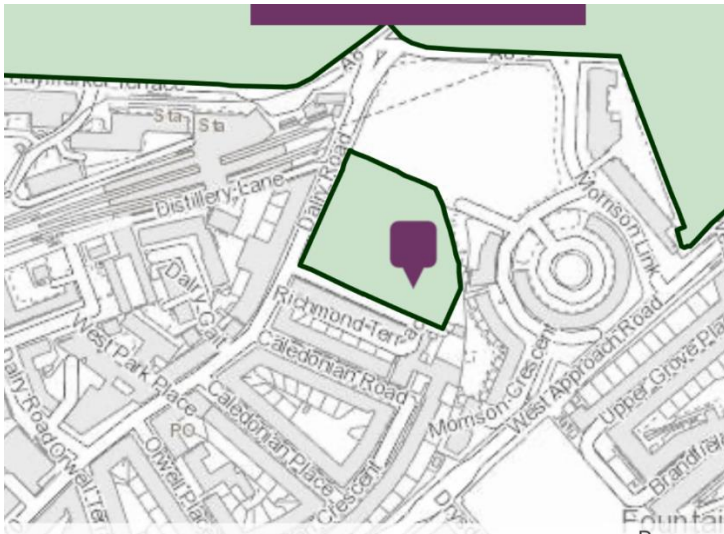

Location as per Edinburgh gov site: 13 Atholl Terrace, Edinburgh, EH11 2BP

Tree location:

Tree location