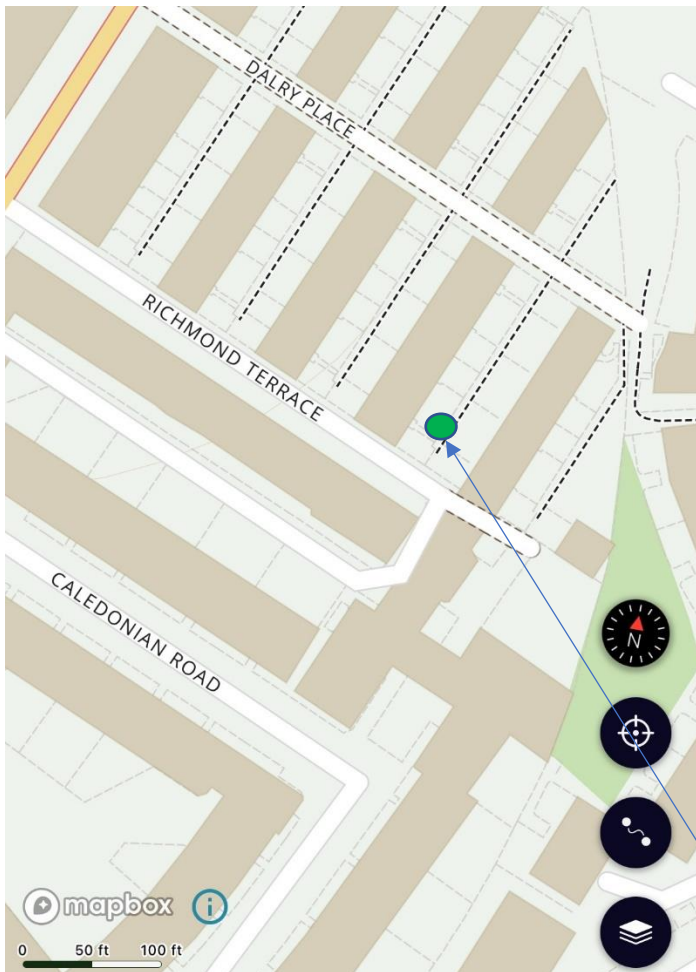

Location as per Edinburgh gov site: 13 Atholl Terrace, Edinburgh, EH11 2BP

Tree location:

Tree location