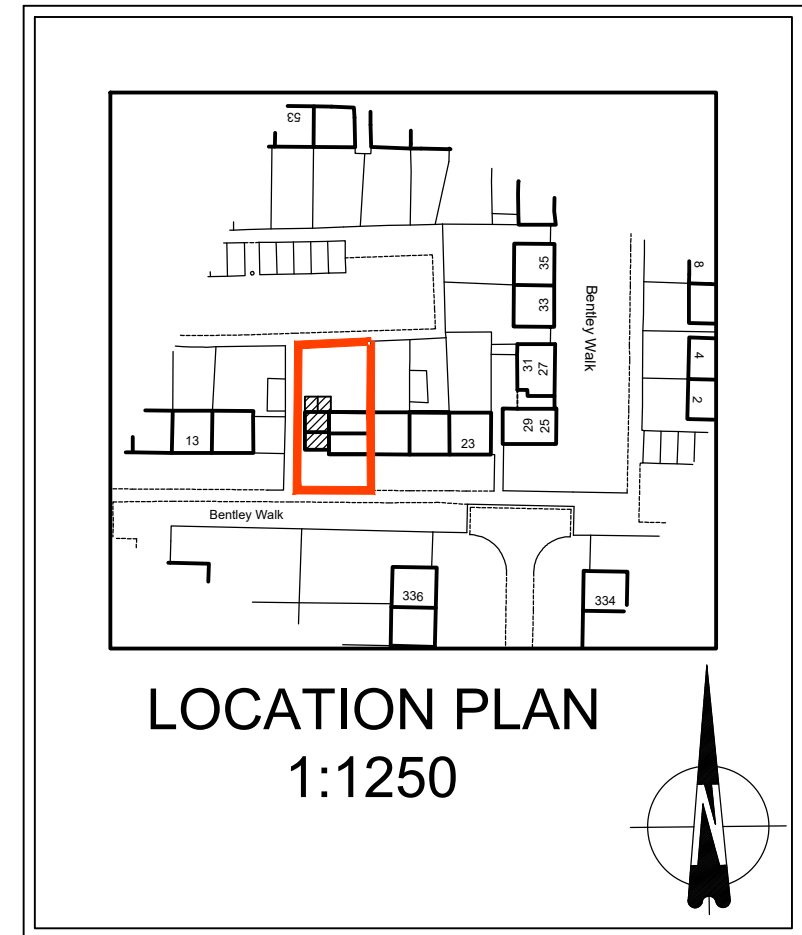

BLOCK PLAN
1:500

LOCATION PLAN
1:1250

Archi-tec
Architectural Design

0772 565 8850 Telephone
www.Archi-tec.co.uk Website
Simon@Archi-tec.co.uk Email
25a Burcote Wood Farm, Towcester, NN12 8TA Address

PROPOSED NEW DWELLING TO SIDE
at
17 BENTLEY WALK, CORBY, NORTHANTS,
NN18 0PG