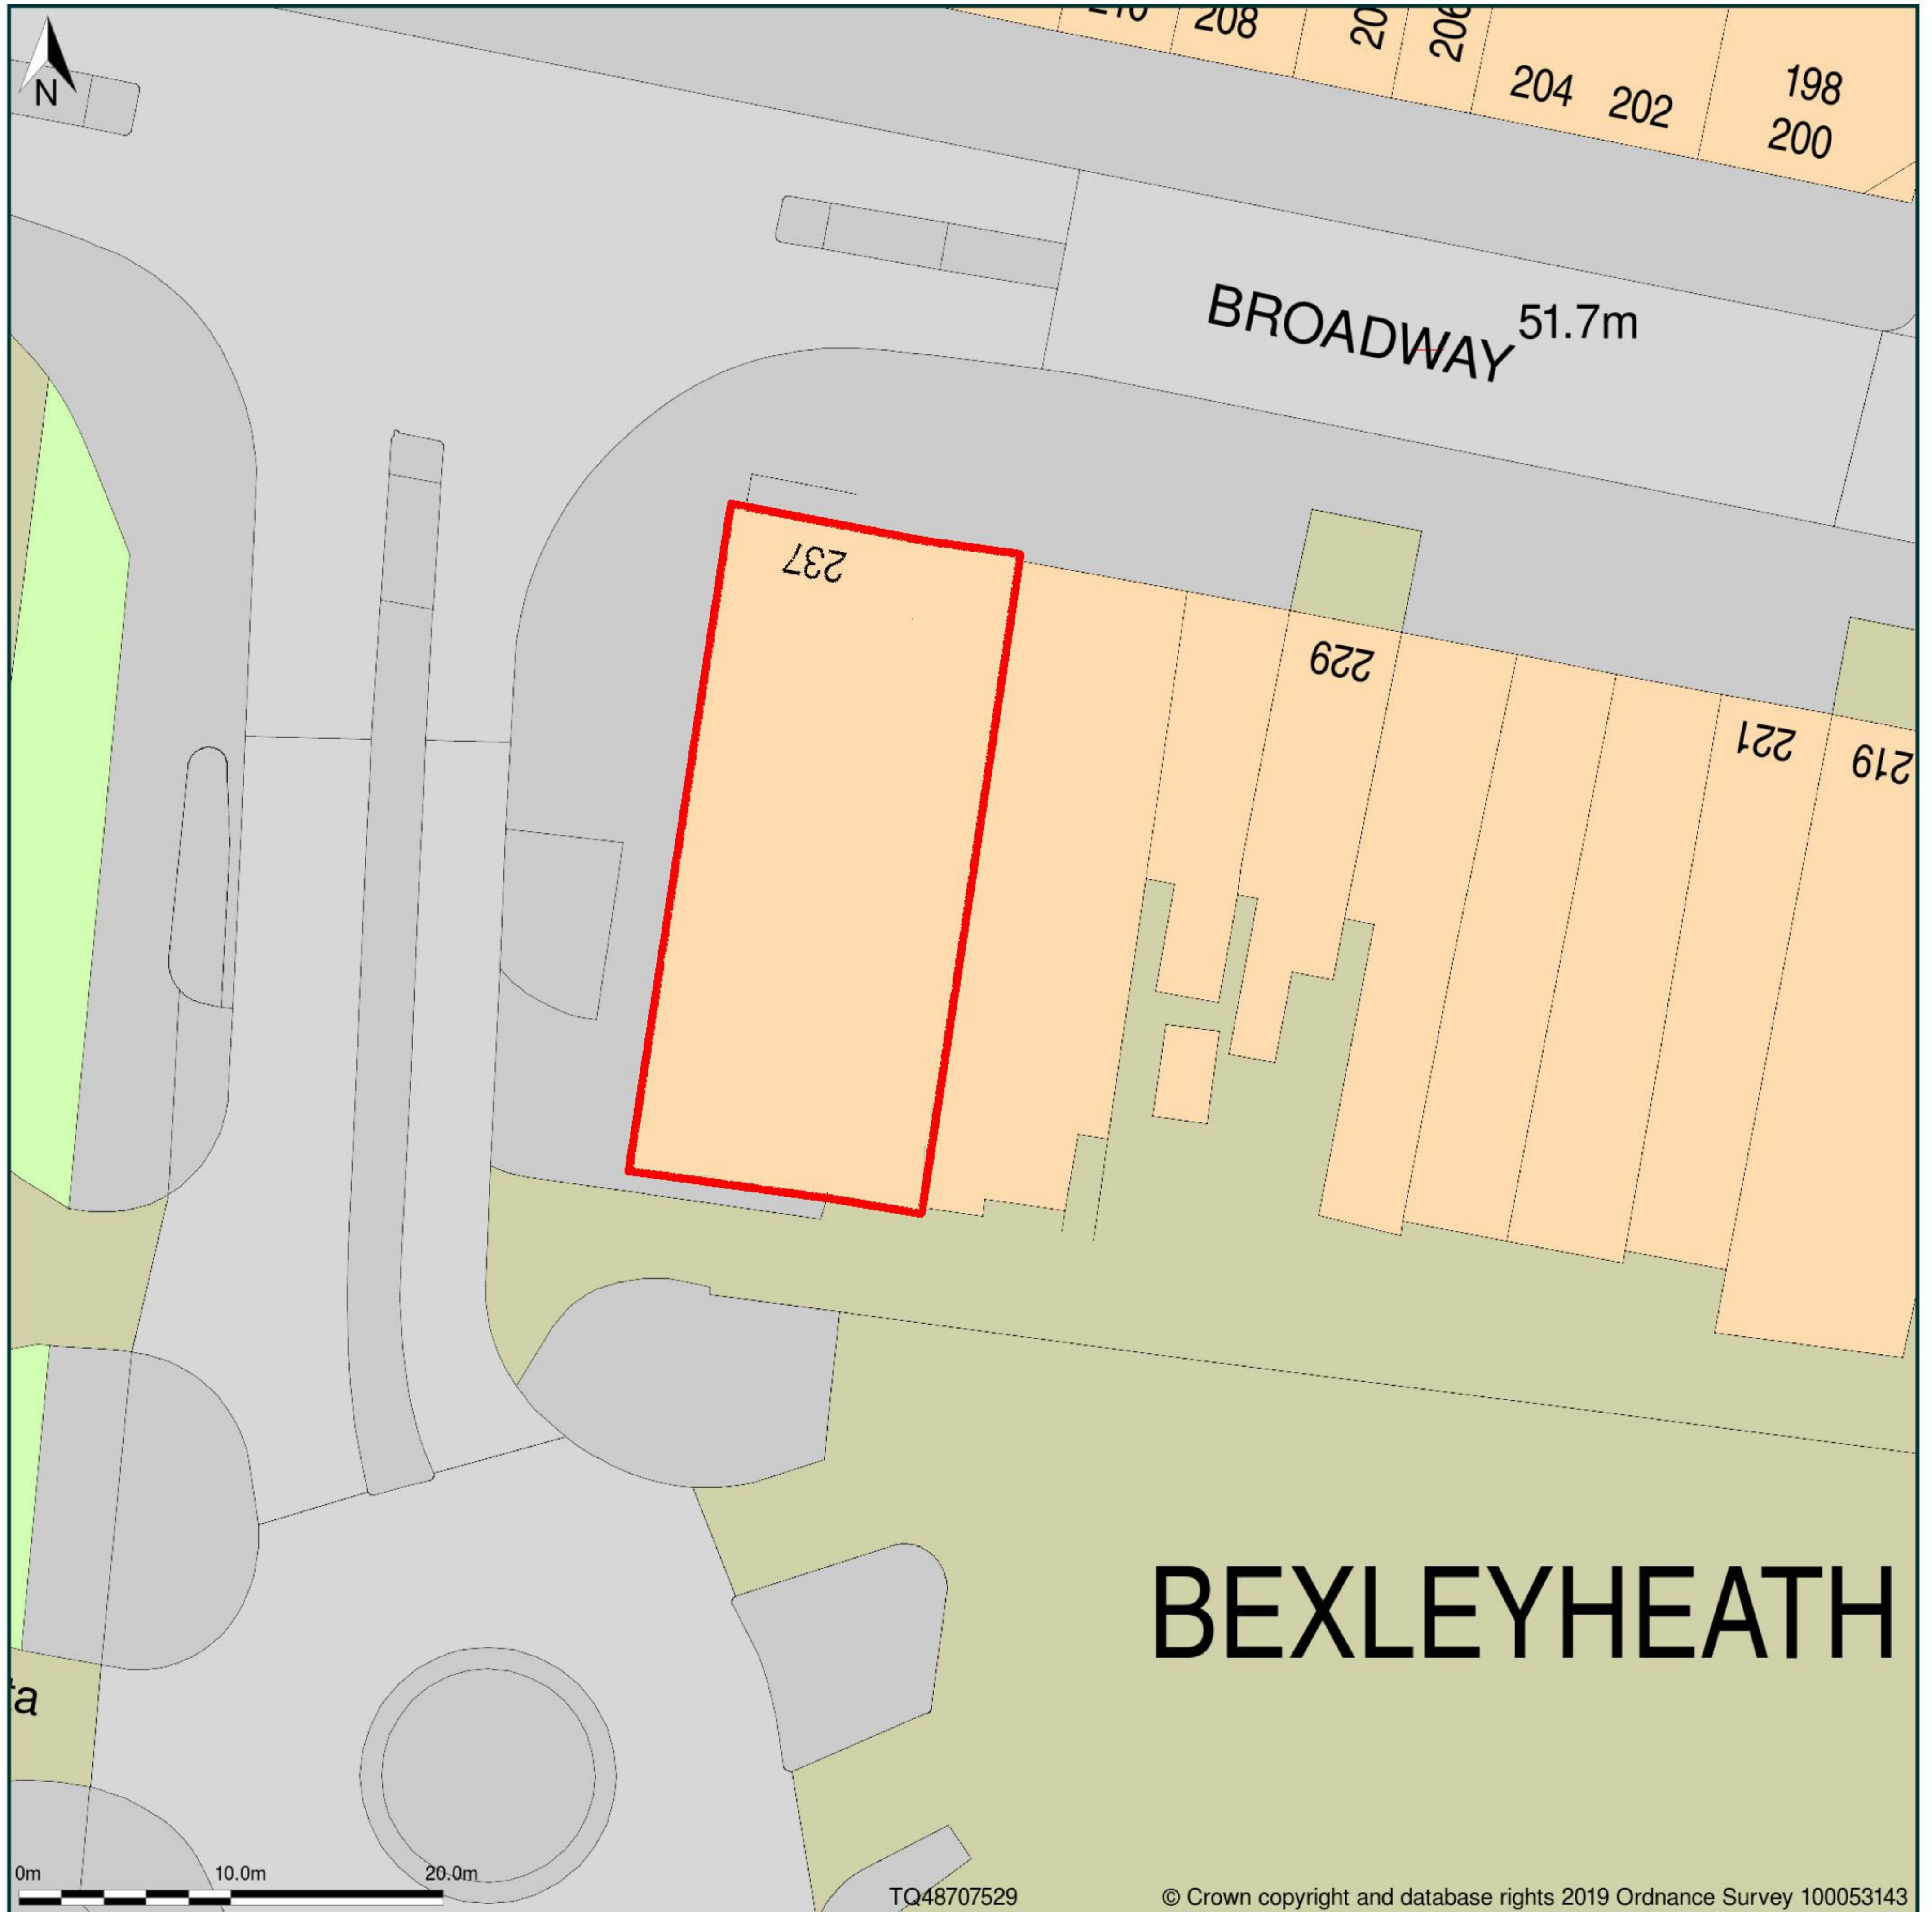

237, Broadway, Bexleyheath, Bexley, DA6 7EL

Block Plan shows area bounded by: 548661.8, 175252.5 548751.8, 175342.5 (at a scale of 1:500), OSGridRef: TQ48707529. The representation of a road, track or path is no evidence of a right of way. The representation of features as lines is no evidence of a property boundary.

Produced on 29th Aug 2019 from the Ordnance Survey National Geographic Database and incorporating surveyed revision available at this date. Reproduction in whole or part is prohibited without the prior permission of Ordnance Survey. © Crown copyright 2019. Supplied by www.buyaplan.co.uk a licensed Ordnance Survey partner (100053143). Unique plan reference: #00451016-504F93