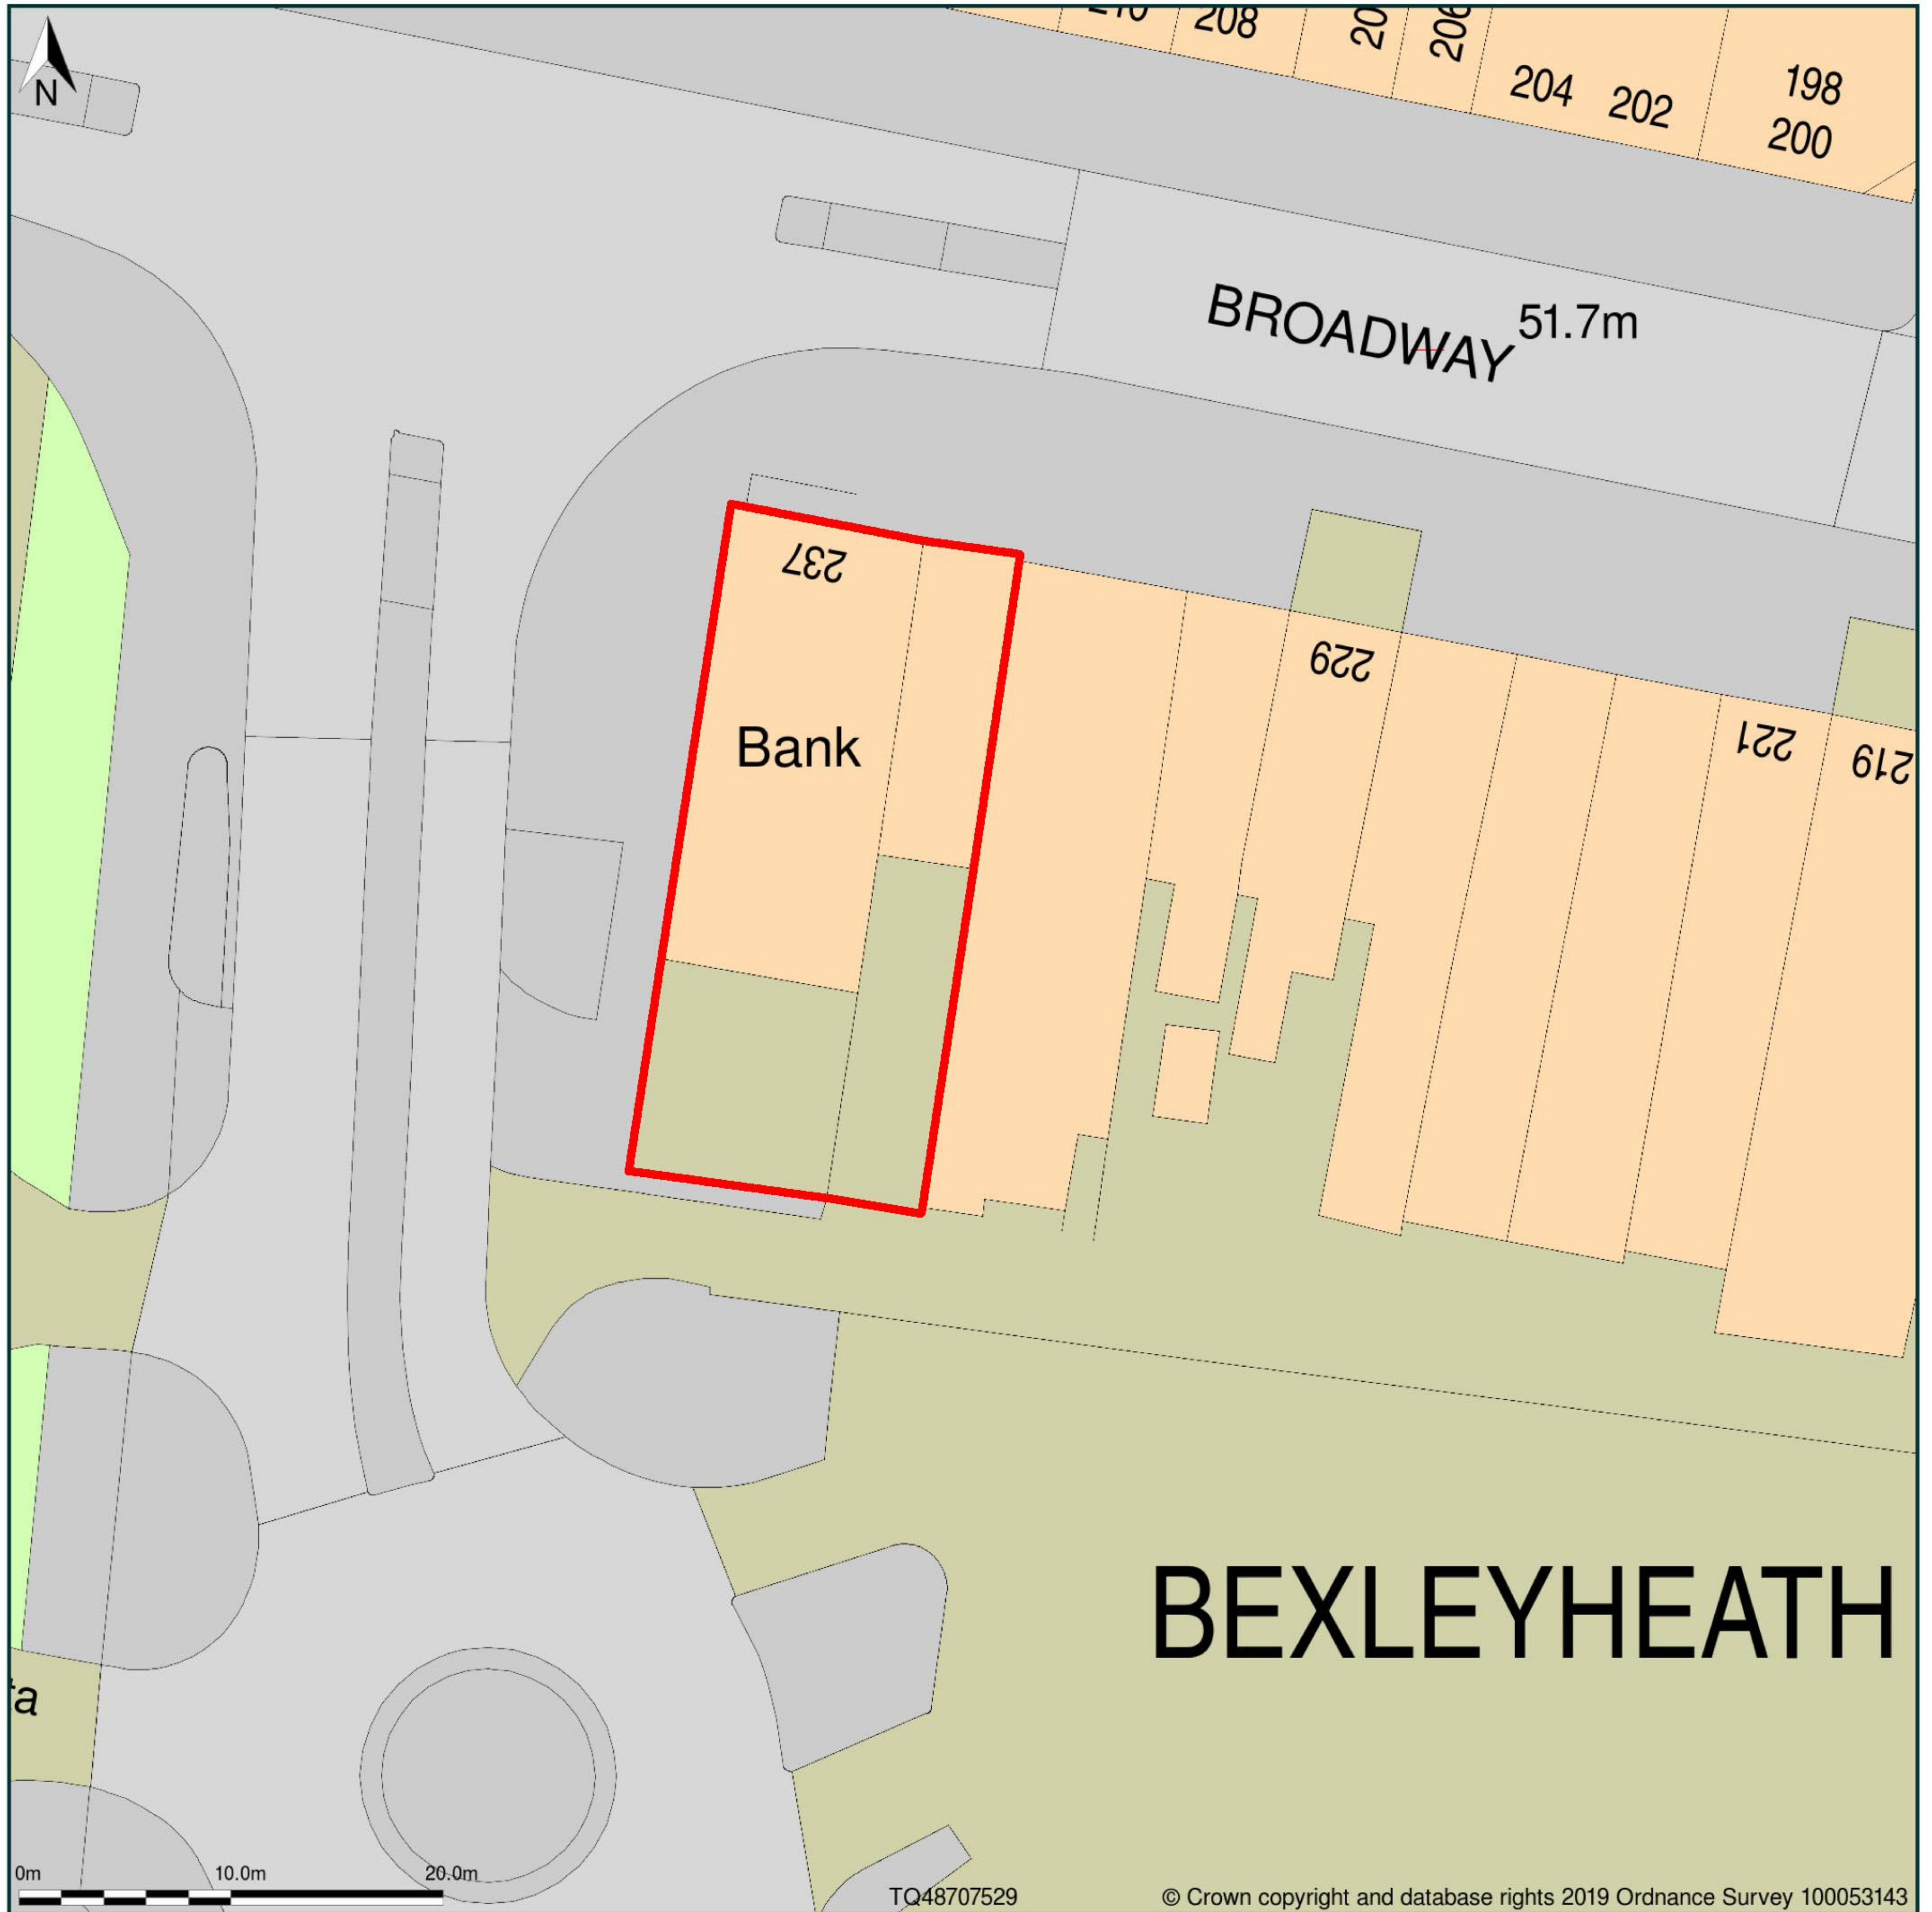

237, Broadway, Bexleyheath, Bexley, DA6 7EL

Block Plan shows area bounded by: 548661.8, 175252.5 548751.8, 175342.5 (at a scale of 1:500), OSGridRef: TQ48707529. The representation of a road, track or path is no evidence of a right of way. The representation of features as lines is no evidence of a property boundary.

Produced on 29th Aug 2019 from the Ordnance Survey National Geographic Database and incorporating surveyed revision available at this date. Reproduction in whole or part is prohibited without the prior permission of Ordnance Survey. © Crown copyright 2019. Supplied by www.buyaplan.co.uk a licensed Ordnance Survey partner (100053143). Unique plan reference: #00451016-504F93