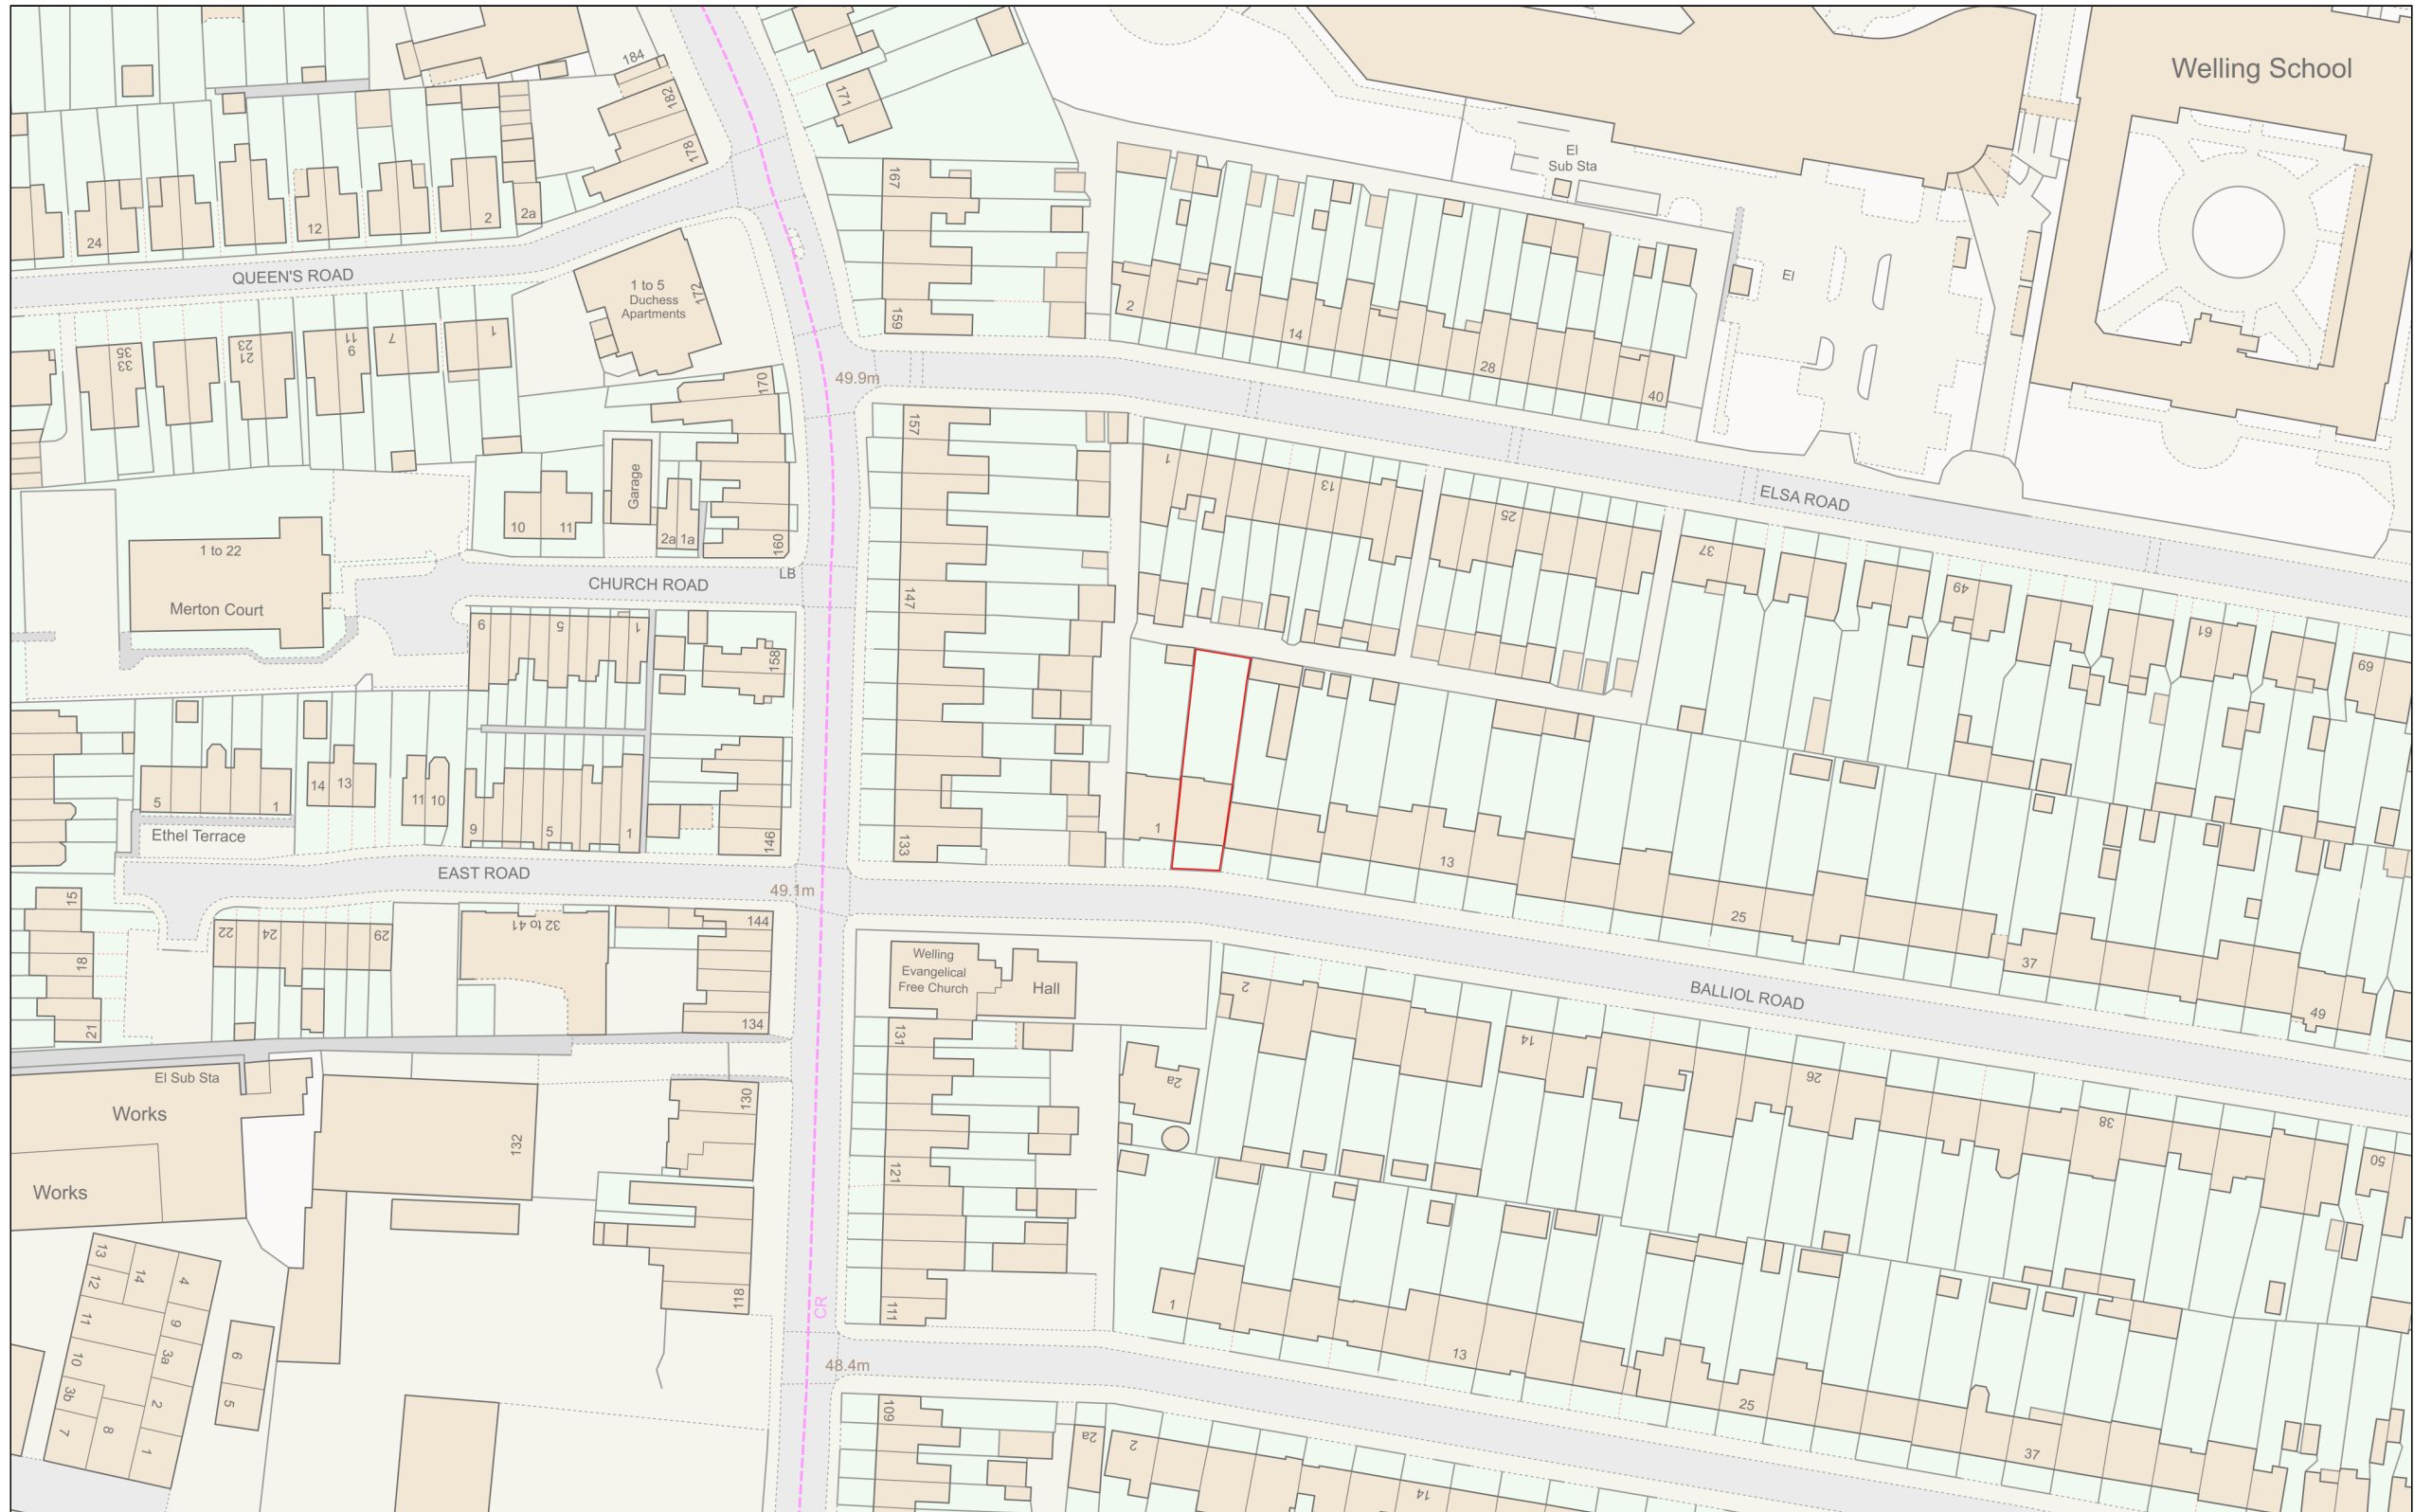

Date Produced: 05-Dec-2023

Scale: 1:1250 @A3

Planning Portal Reference: PP-12653993v1