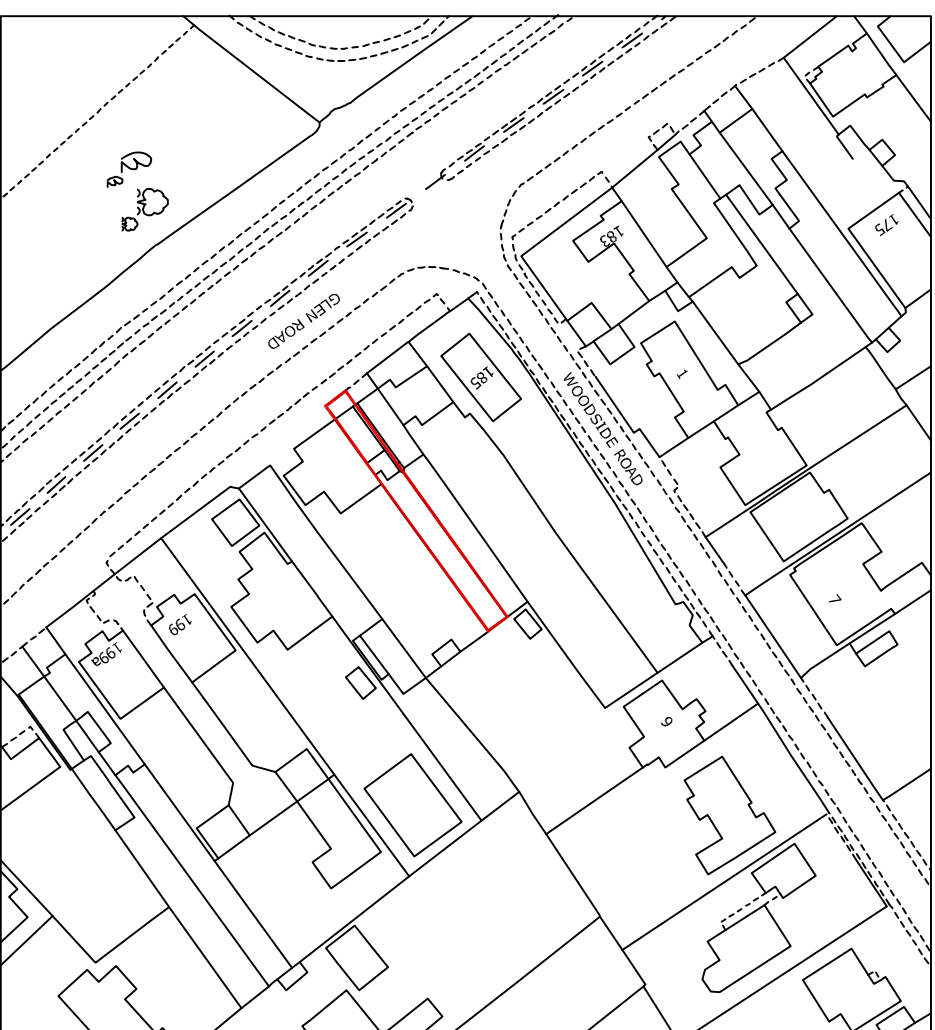

GENERAL NOTES

Do not scale from this drawing.

This drawing has been prepared solely for planning purpose only.

No.	Description	Date
A	First Issue	12.11.2023

architecture
365

+447983399646
Architecture365Ltd
contact@architecture365.co.uk
www.architecture365.co.uk
20 Lynnouth Road
Leicester
LE5 1NA

Project
191 GLEN ROAD IEE2 4RJ

Drawing Title	Rev
LOCATTON PLAN	A
Drawing No. PL191 A203	
Scale @ A3	1:1250