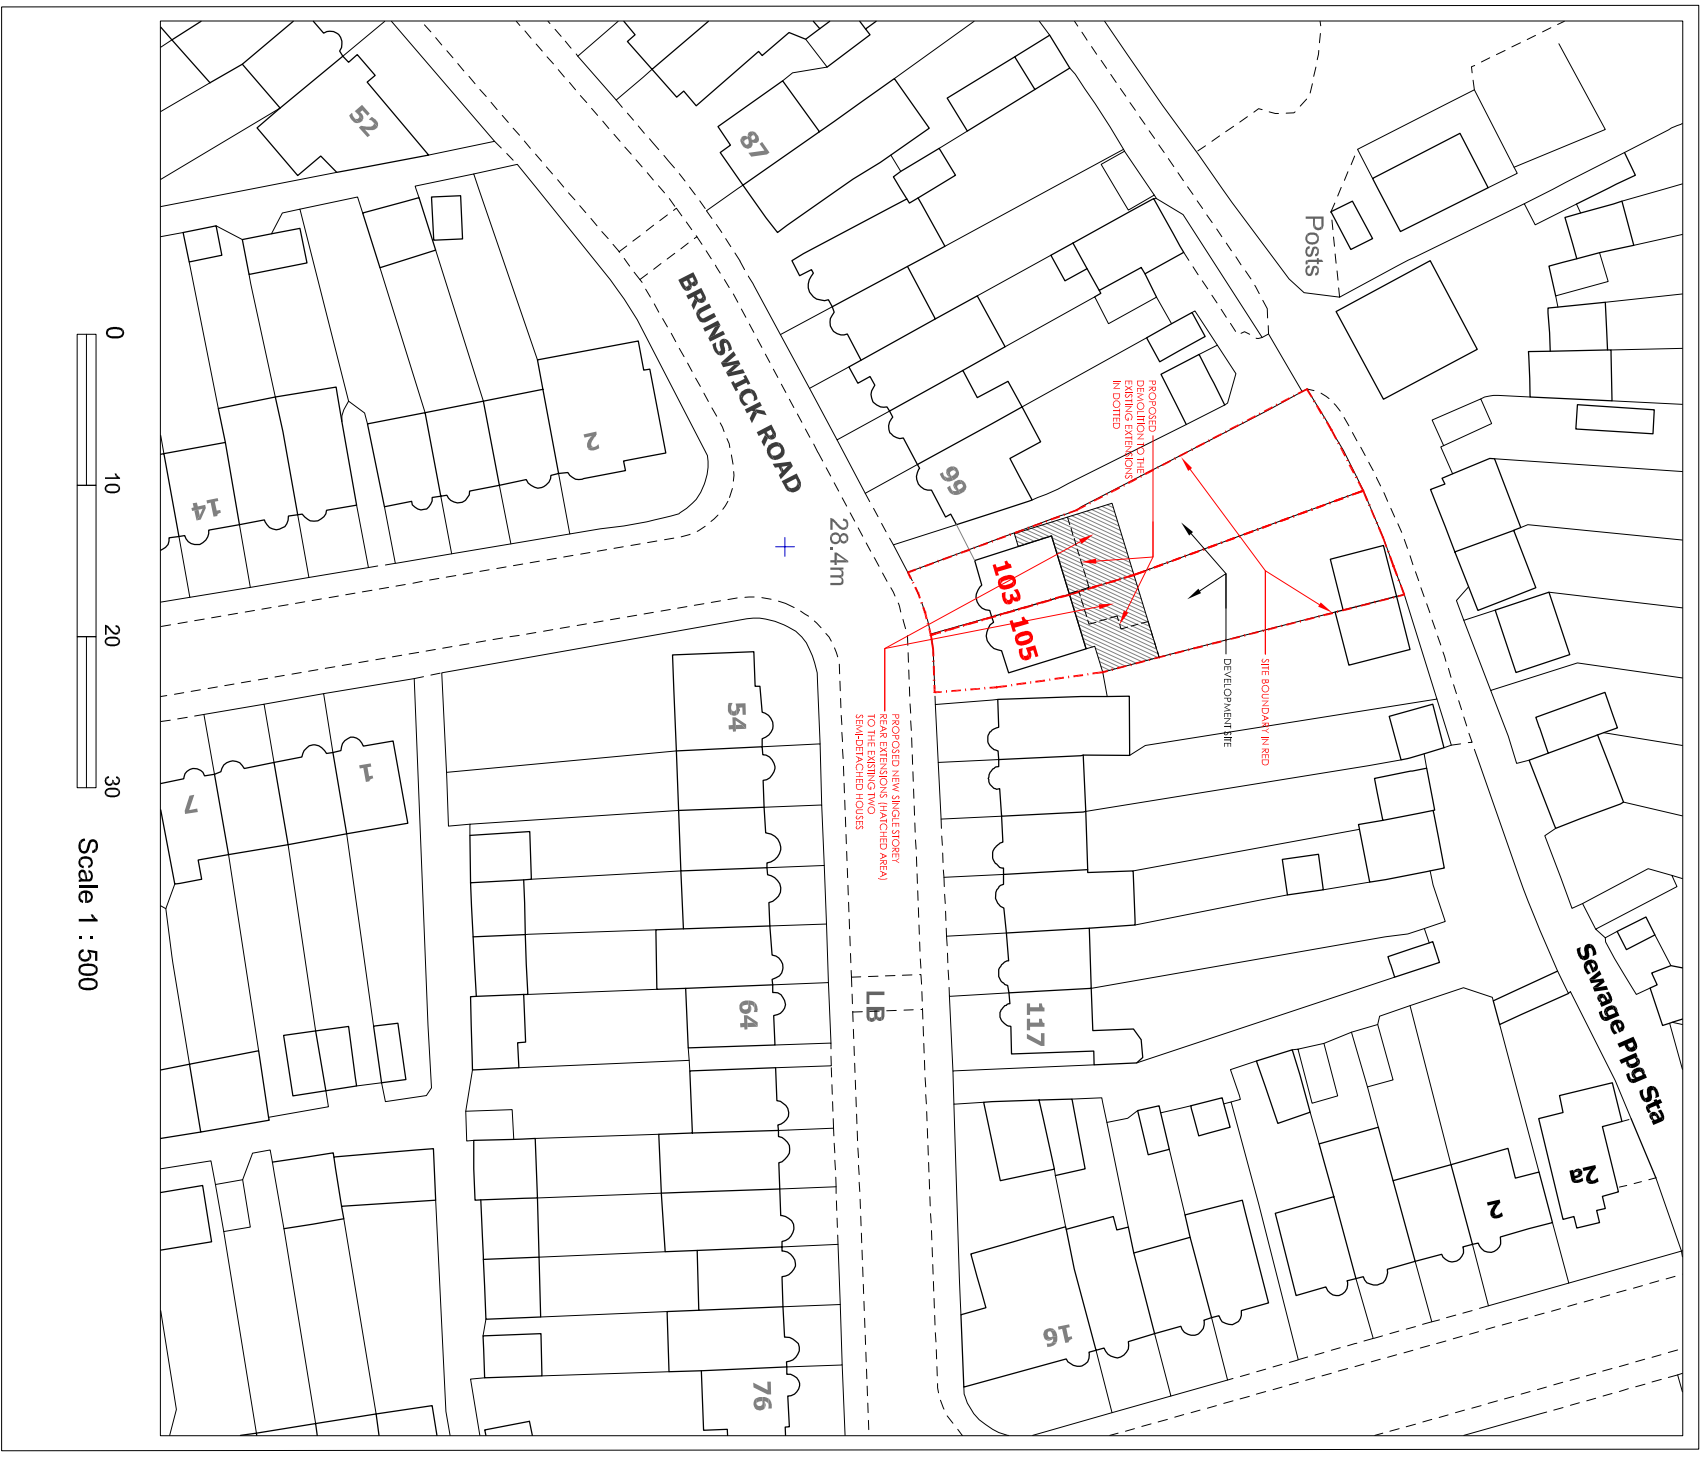

SITE LOCATION PLAN (1 : 1250)

PROPOSED BLOCK PLAN (1 : 500)

GAVIN FUNG ARCHITECTS

16 BROWNLOW COURT, BROWNLOW ROAD,
LONDON N11 2BH

e: gavin.fung@yahoo.co.uk m: 0790 6126 474

DRAWING TITLE:
SITE LOCATION PLAN + BLOCK PLAN

PROJECT TITLE:
PROPOSED DEMOLITION OF THE EXISTING REAR EXTENSIONS AND ERECTION OF NEW PROPOSED G/F BACK EXTENSIONS TO EXISTING TWO SEMI-DETACHED HOUSE AT 103 & 105 Brunswick Road, London W5 1AQ

DRAWING BY: GF	SCALE: 1: 1250 @ A3 1: 500 @ A5	DATE: OCT' 2023
DRAWING NUMBER: PROJECT	STATUS	NUMBER REV.
2221(1)	PL	1000 —

FILE PATH SHOWN IN MARGIN