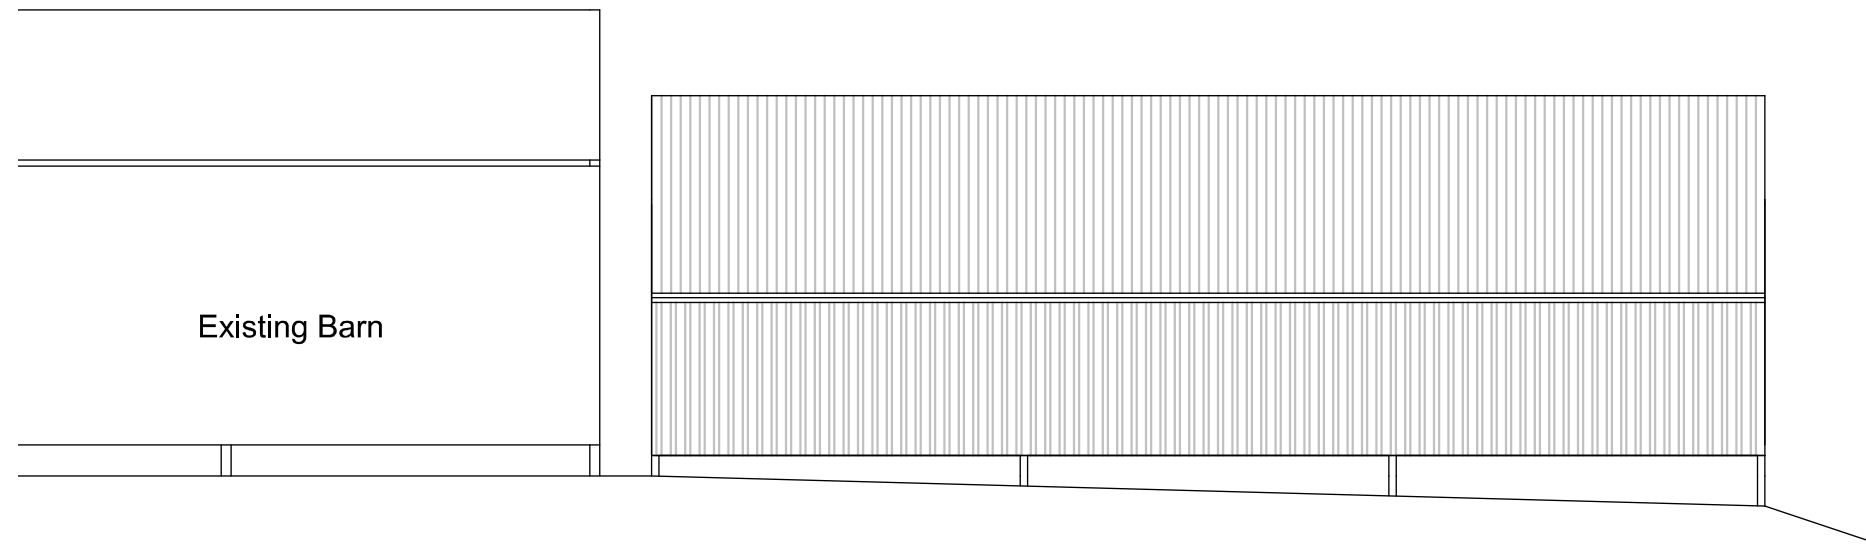

North East Elevation

South West Elevation

Client Andrew Smith
 Job Proposed Storage Building at Bishops Green Farm
 Drawing NE & SW Elevations
 Reference SC1241 03

Scale 1:125
 @A3
 Date December 2023

Singleton & Co.
 31 Cadley, Marlborough, Wiltshire SN8 4NE
 Tel: 01672 514241 | Mob: 07775 562053
 info@singletonandco.co.uk