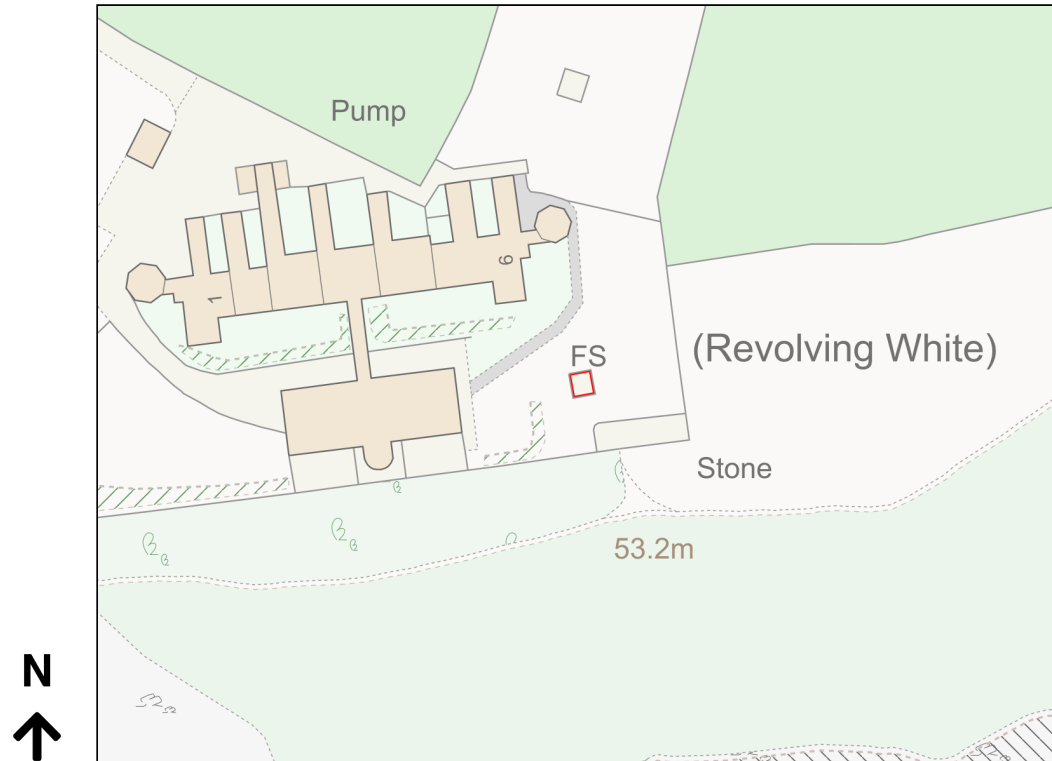

Location Plan

Site Address: Easting: 170440 Northing: 11559

Date Produced: 31-Oct-2023

Scale: 1:1250 @A4

Planning Portal Reference: PP-12570276v1