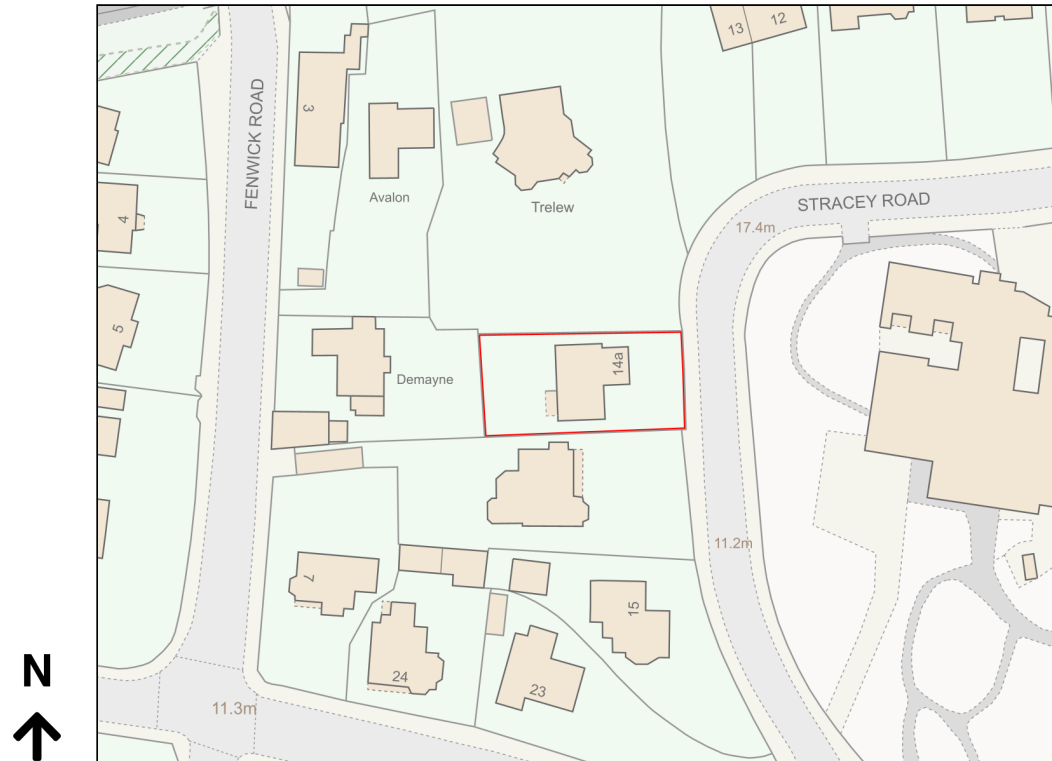

# Location Plan

Site Address: 14a, Stracey Road, Falmouth, TR11 4DW

Date Produced: 01-Dec-2023

Scale: 1:1250 @A4

Planning Portal Reference: PP-12644550v1