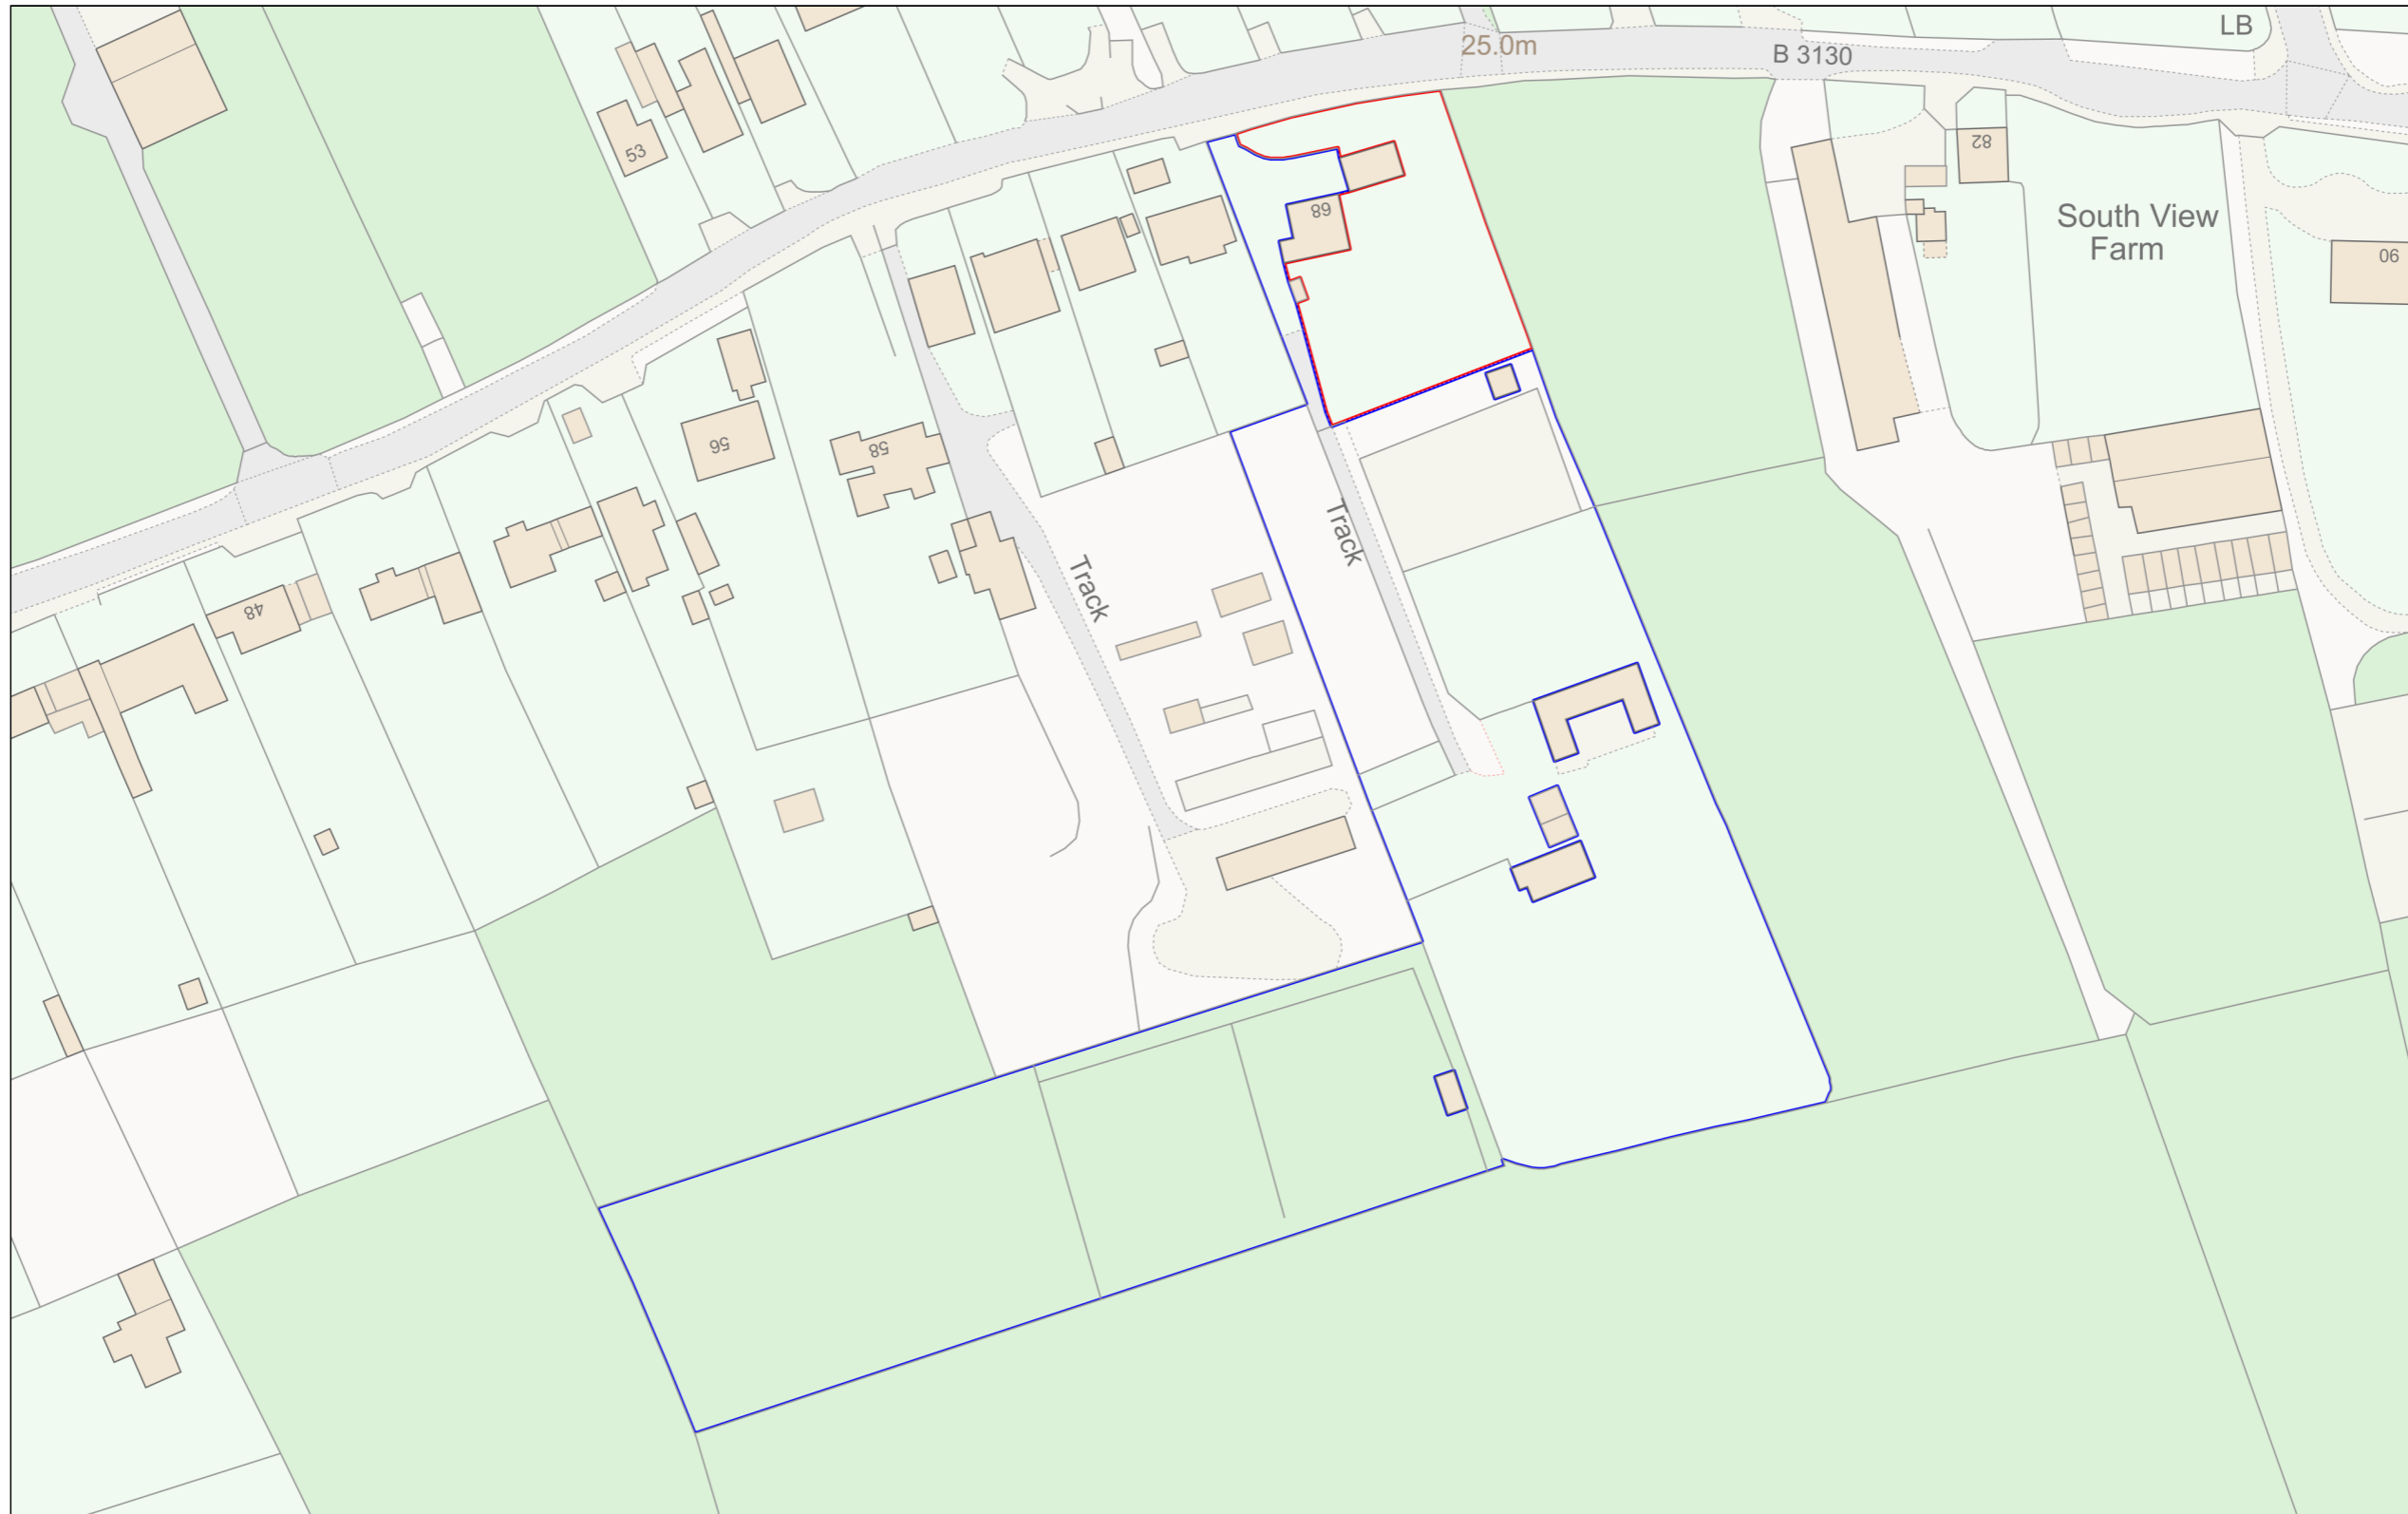

Location Plan

Site Address: 68, Clevedon Road, Tickenham, BS21 6RD

Date Produced: 11-Dec-2023

Scale: 1:1250 @A3

Planning Portal Reference: PP-12348482v3