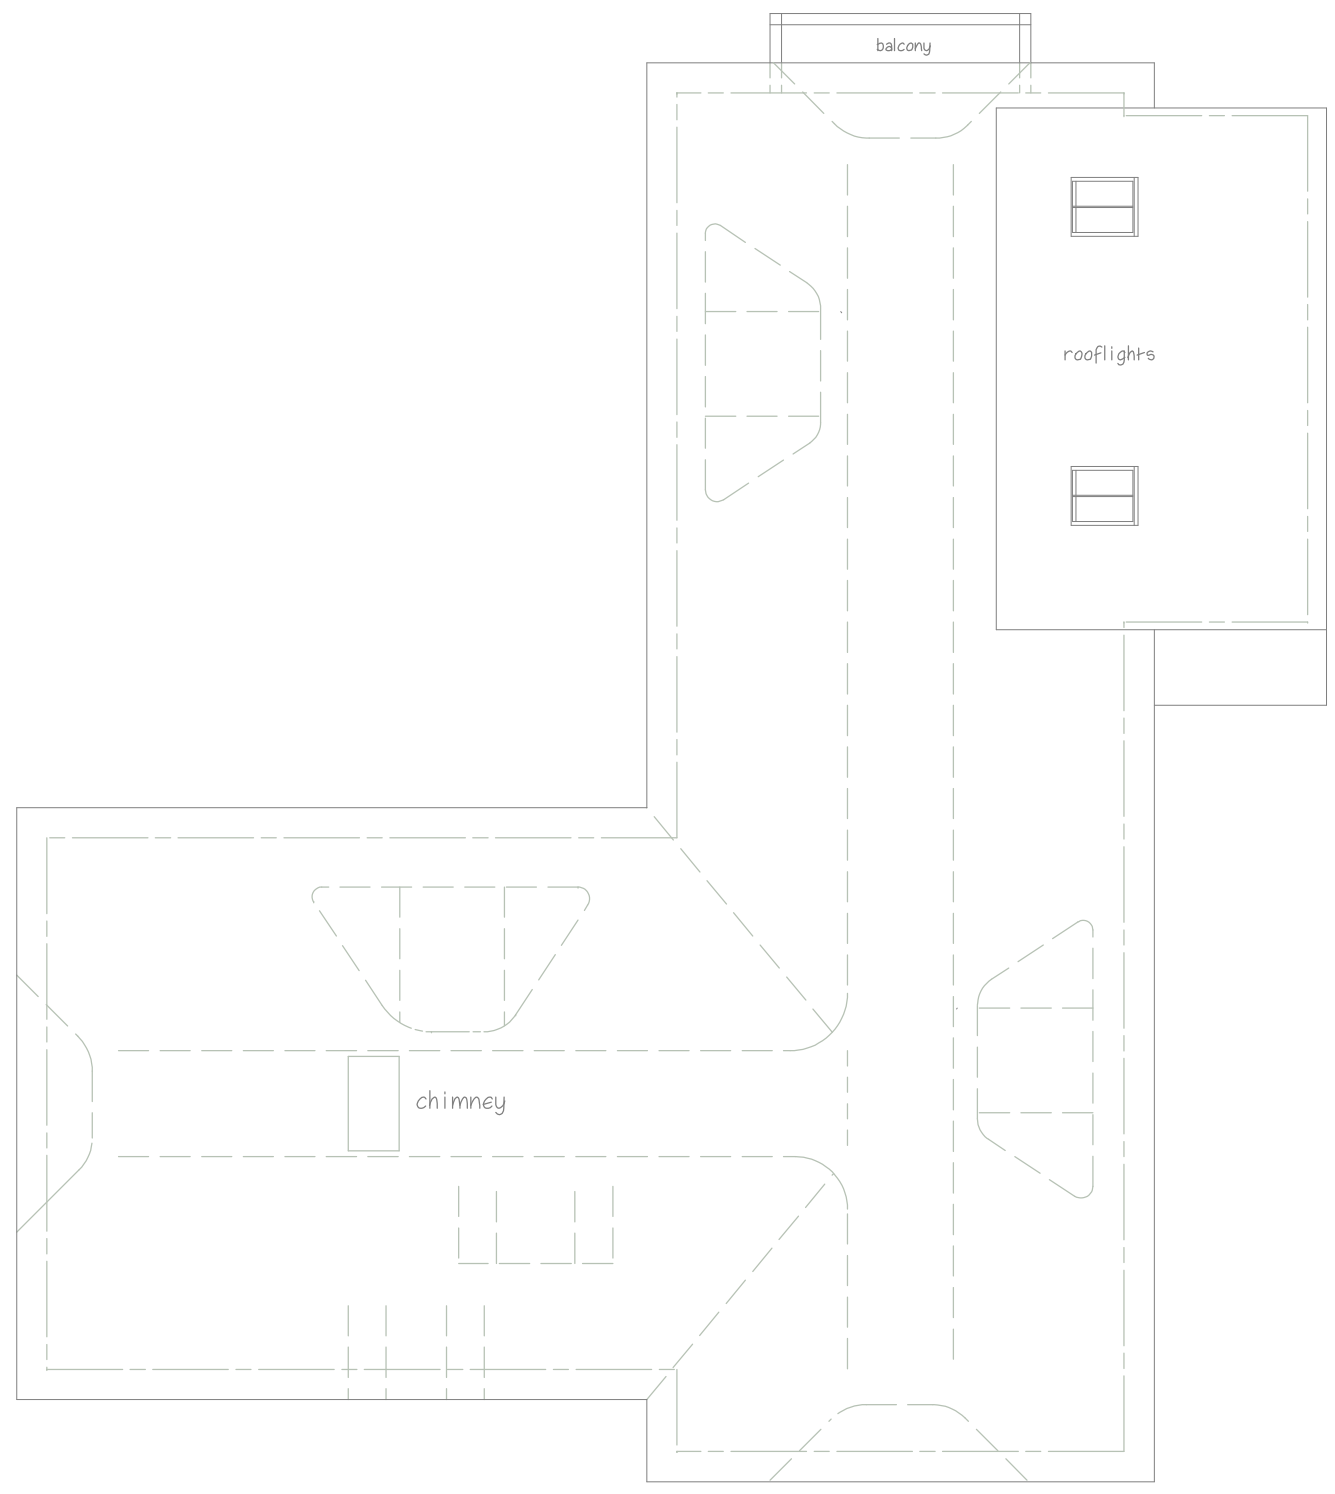

# EXISTING - PROPOSED ROOF PLANS . SCALE 1:100 . NOVEMBER 2023 . DRAWING No. 08

Original Paper Size A3

Rev A - 28 November 2023 - updated

Existing Roof Plan

Proposed Roof Plan