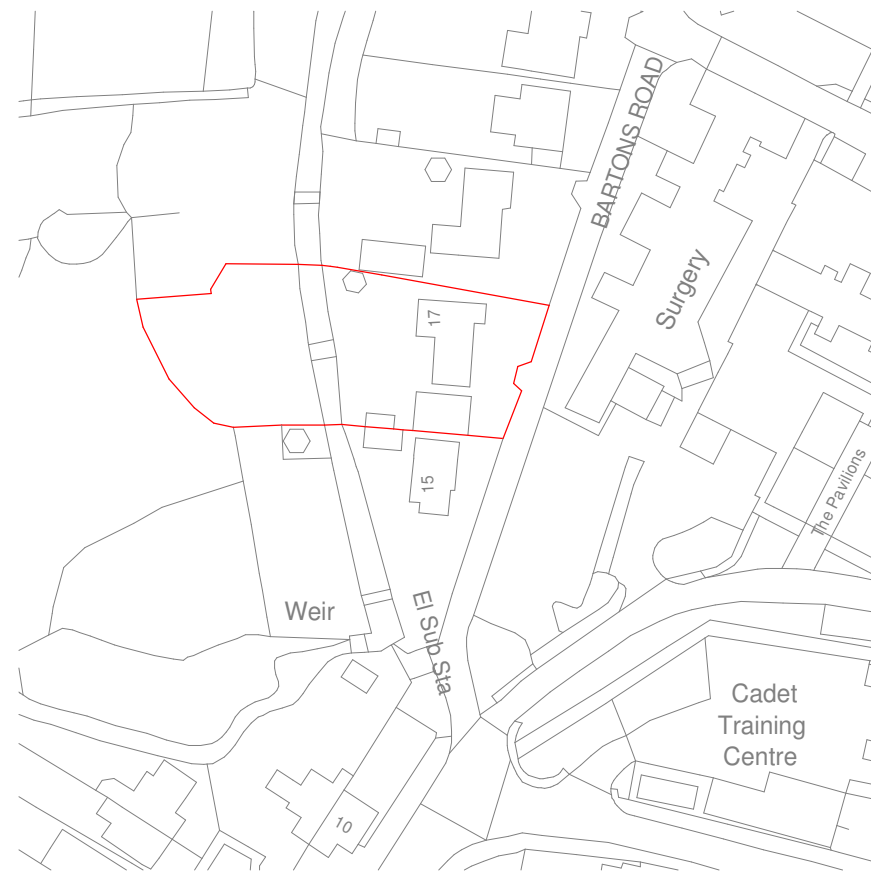

LOCATION PLAN . SCALE 1:1250 . SEPT 2023 . DRAWING No 07

Original Paper Size A3

S J Egford BSc (Hons) BArch - ARCHITECTURAL SERVICES - Meadowside Barn - Slab Lane - Woodfalls - Salisbury - SP5 2NE - 01725 514718 - 07739090070