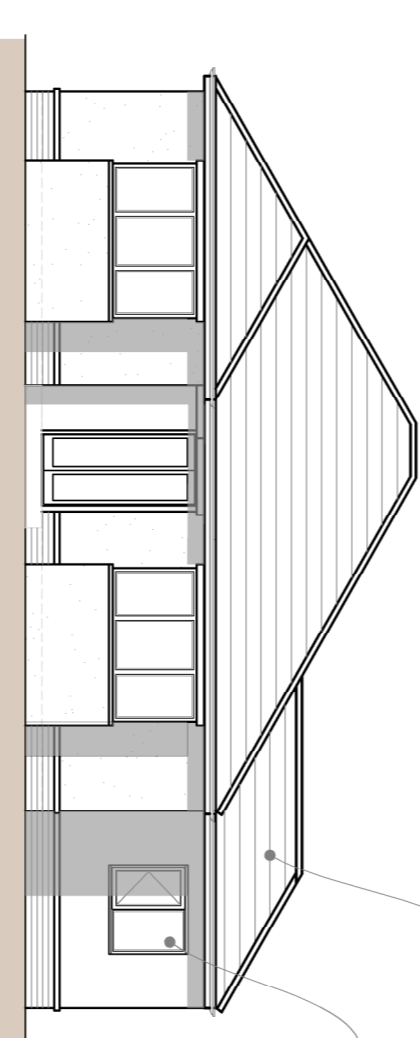

Proposed North Elevation (front)
Scale 1:100