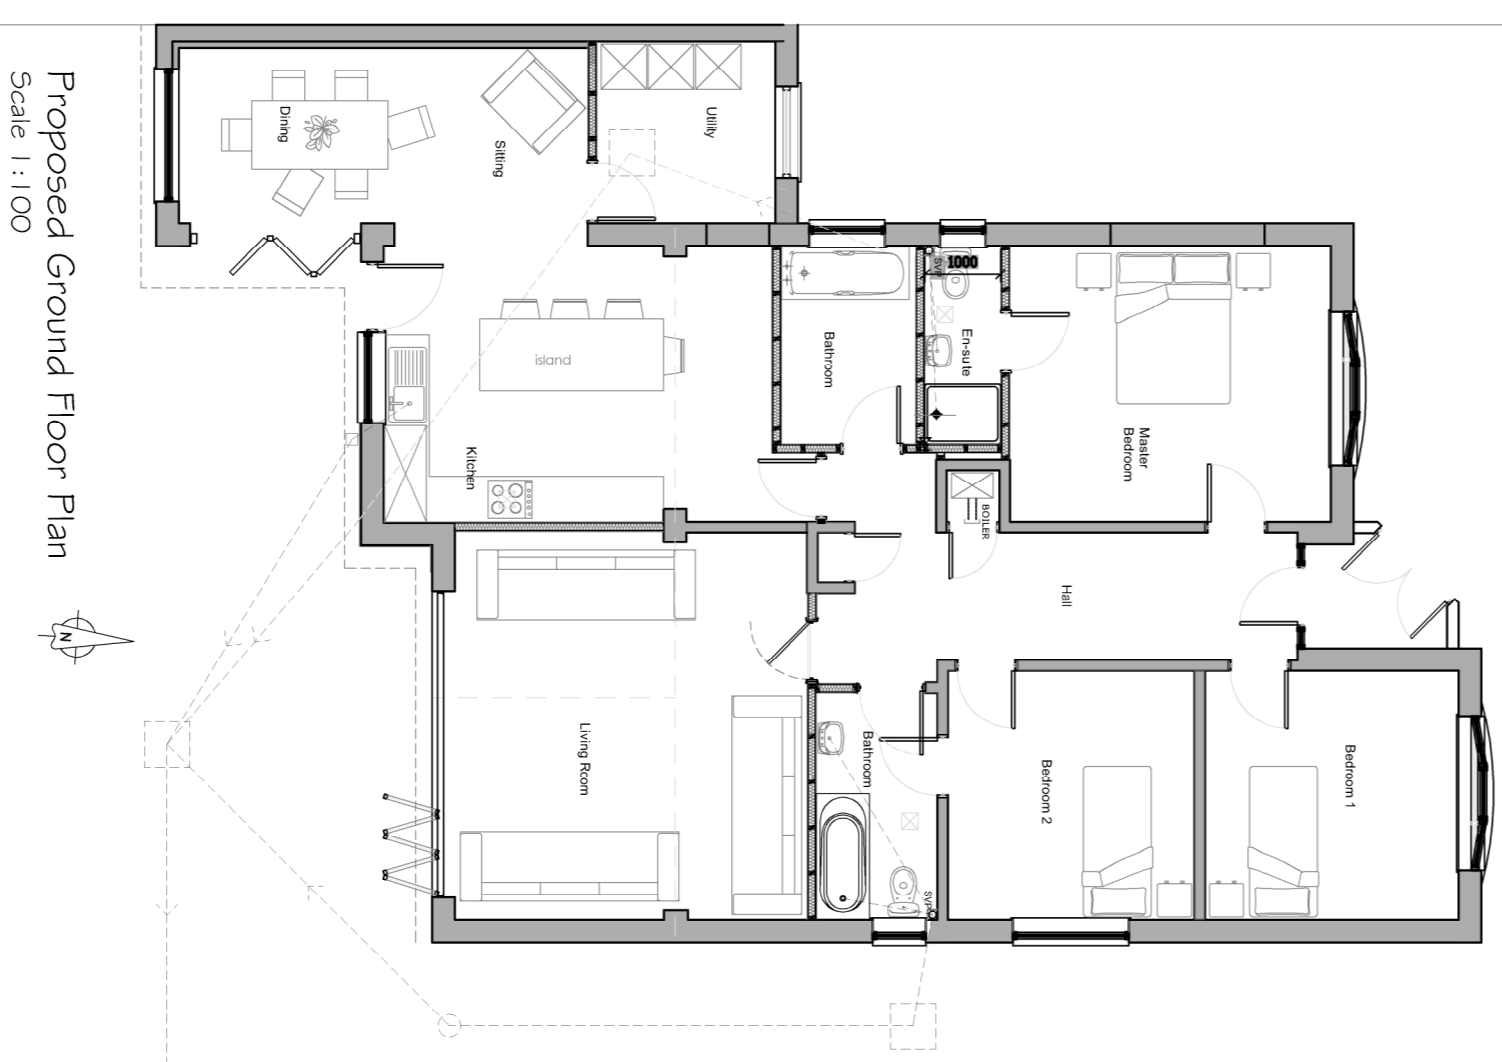

Proposed Ground Floor Plan
Scale 1:100