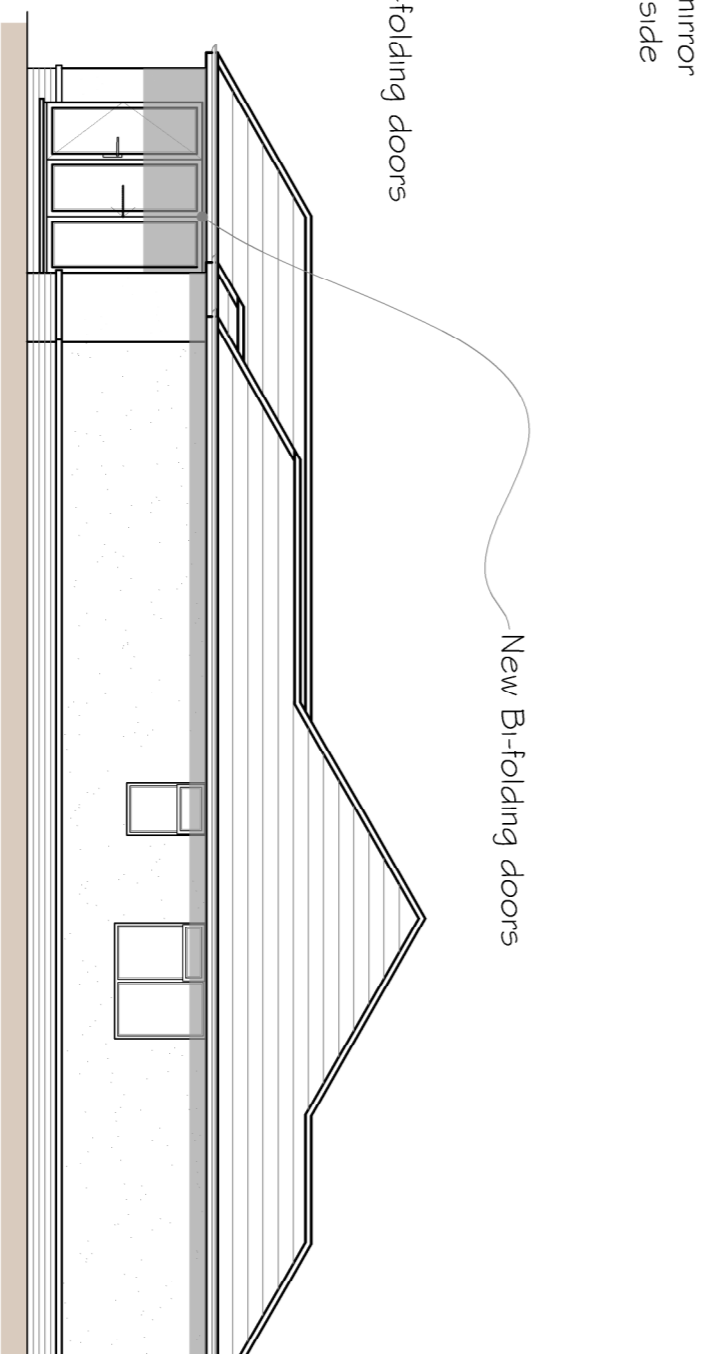

Proposed West Elevation (side)
Scale 1:100

Proposed West Elevation (side)
Scale 1:100

SCALE BAR 1:100

PLANNING

Rev	Description	Date	By
1	Issue for Planning		
2	Revisions		

CLIENT
Mr & Mrs Blanchard

PROJECT
Alterations to
44 Nore Crescent
Emsworth
PO10 7NB

TITLE
Proposed Floor Plans
and Elevations

Issue Limited
Copyright Reserved 2023.

Scale: 1:100@A1
Date: OCT2023

Drawn by: MD

Drawing No: 20.347.100

Drawn by: MD