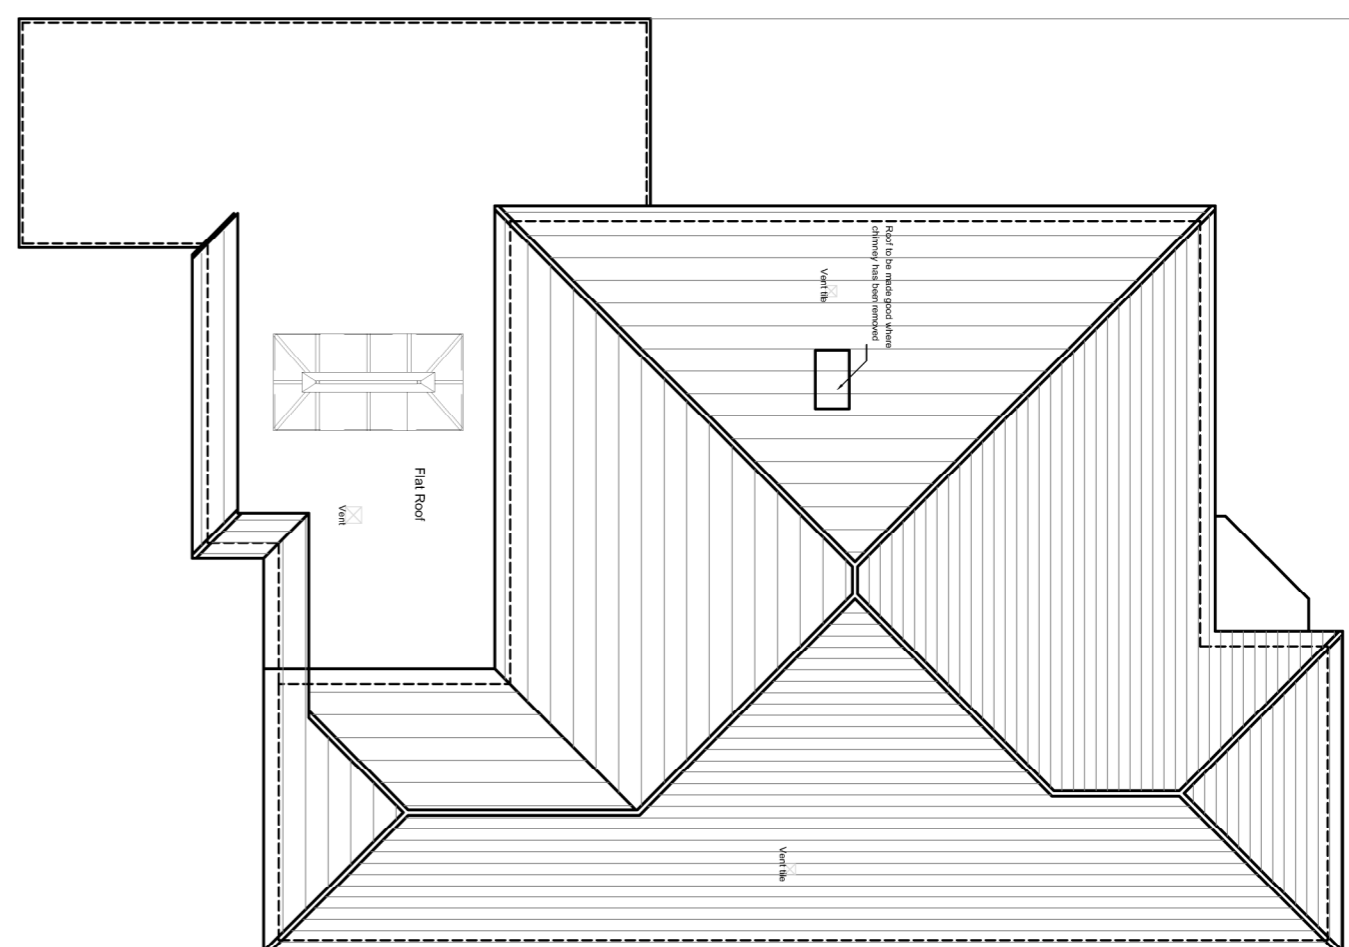

Existing Roof Plan