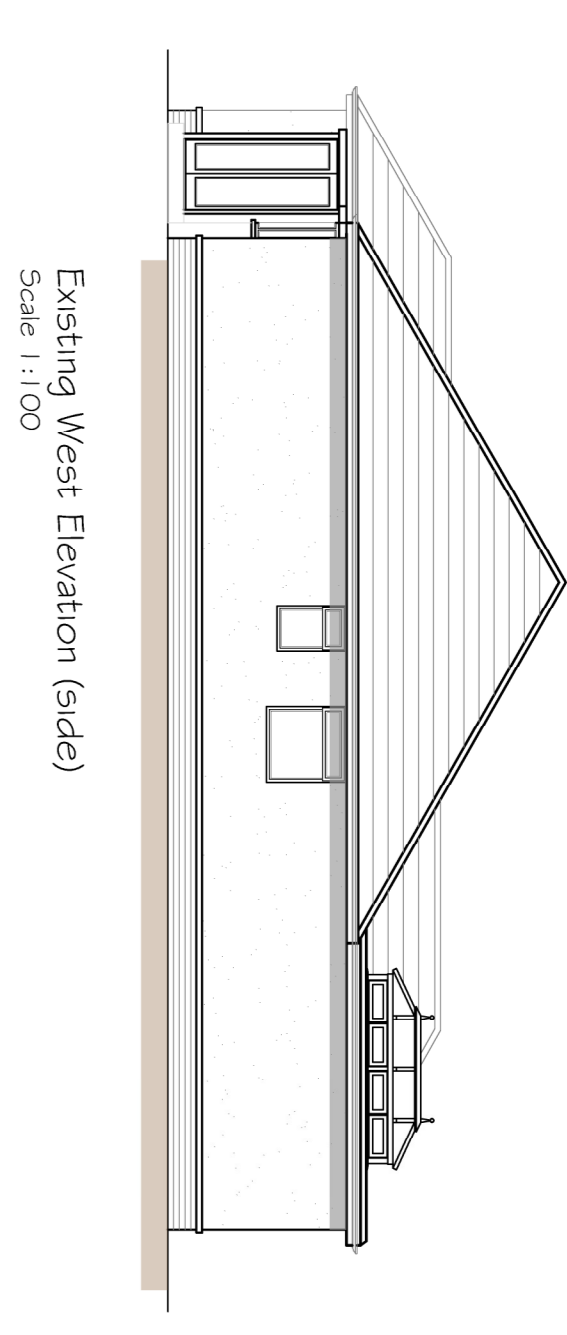

Existing West Elevation (side)
Scale 1:100