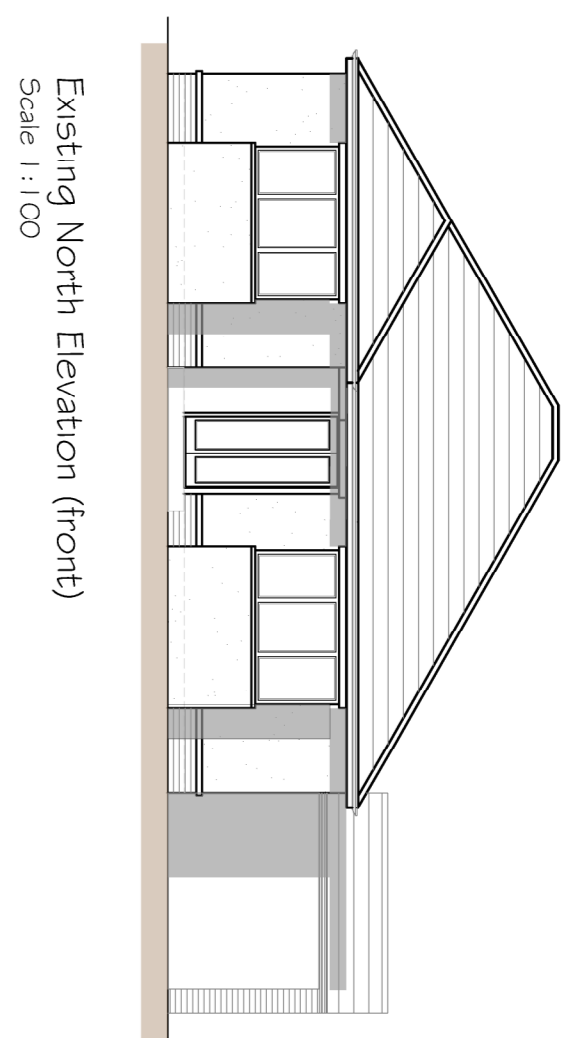

Existing North Elevation (front)
Scale 1:100