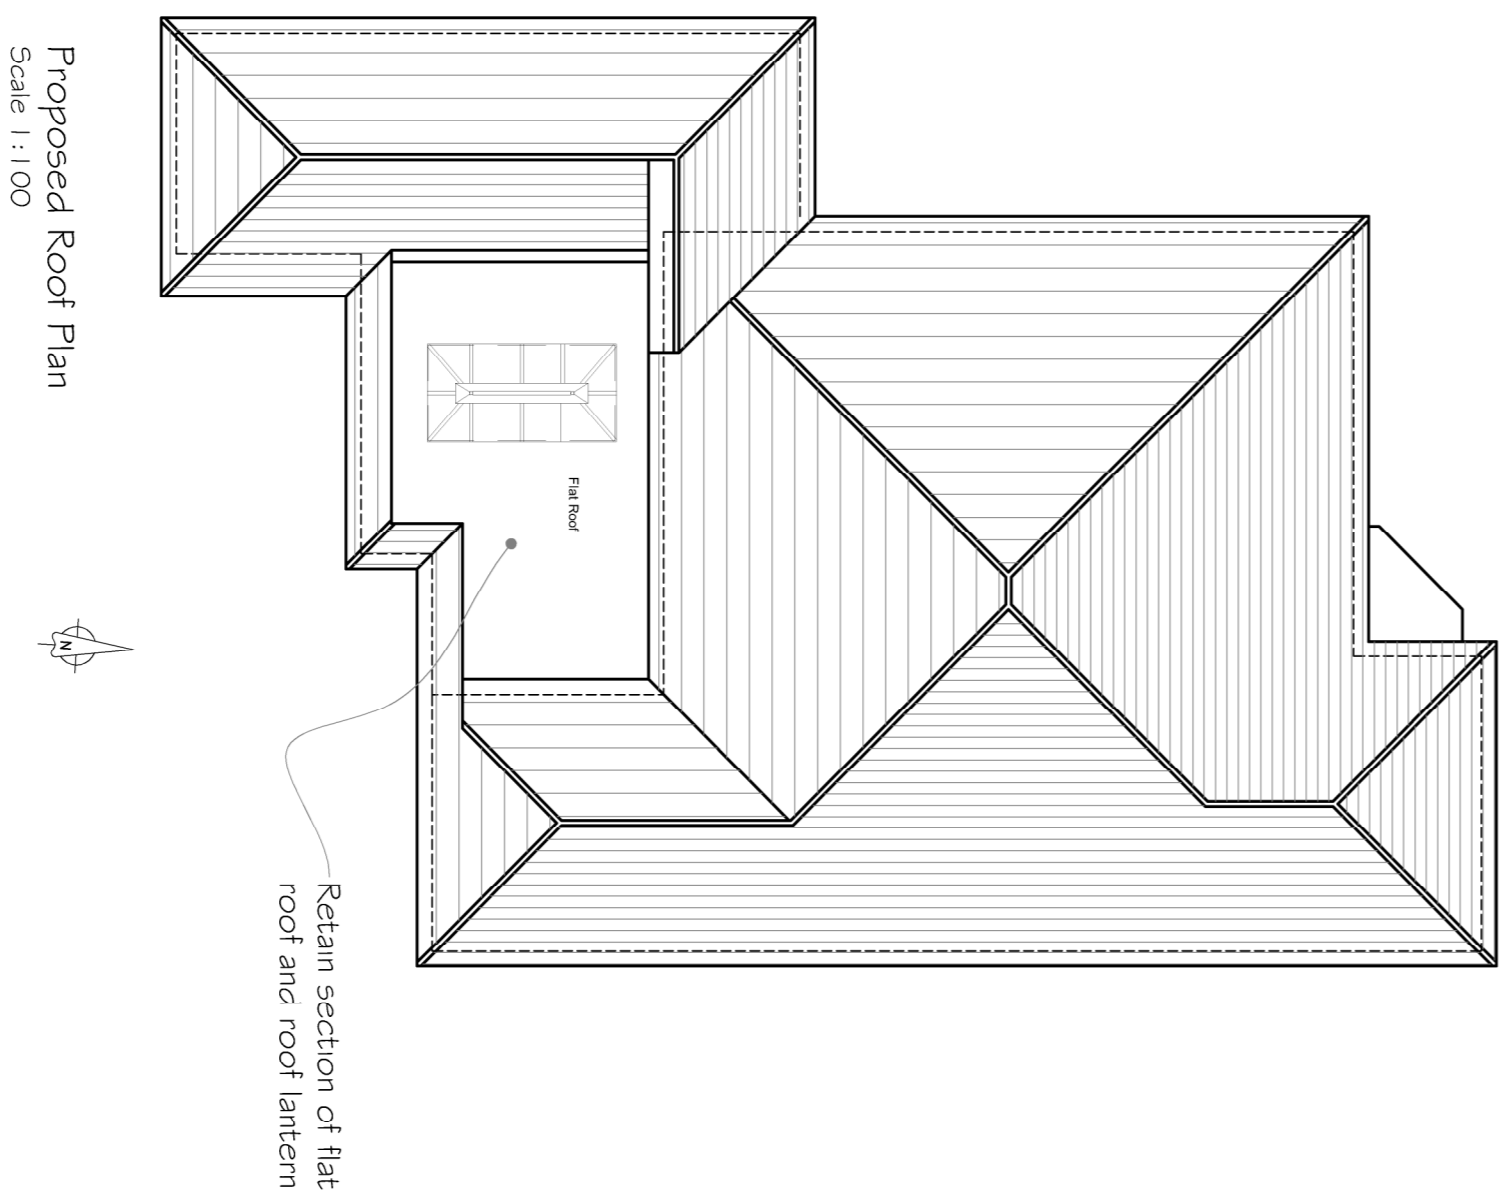

Proposed Roof Plan
Scale 1:100