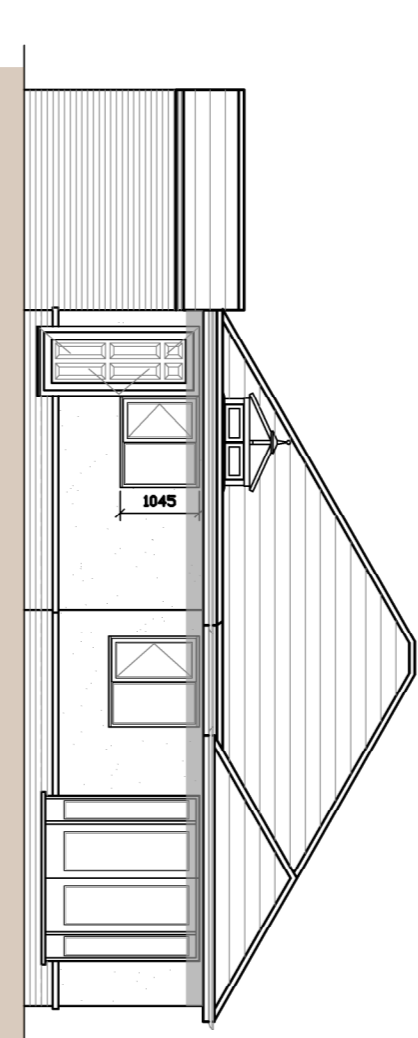

Existing South Elevation (rear)
Scale 1:100