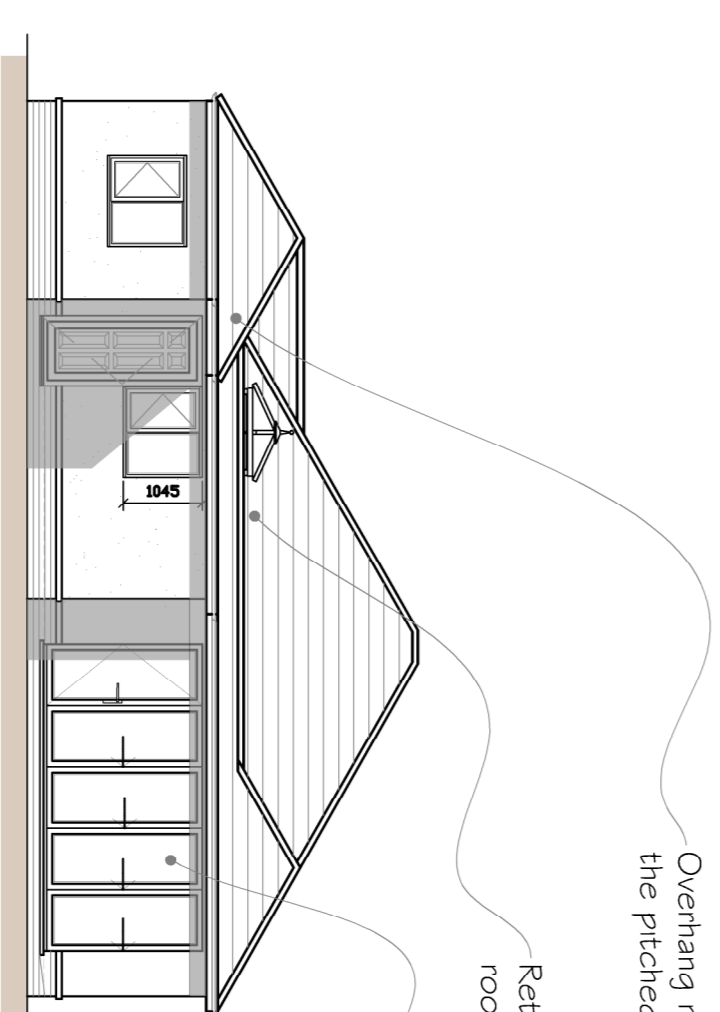

Proposed North Elevation (front)
Scale 1:100

Proposed South Elevation (rear)
Scale 1:100