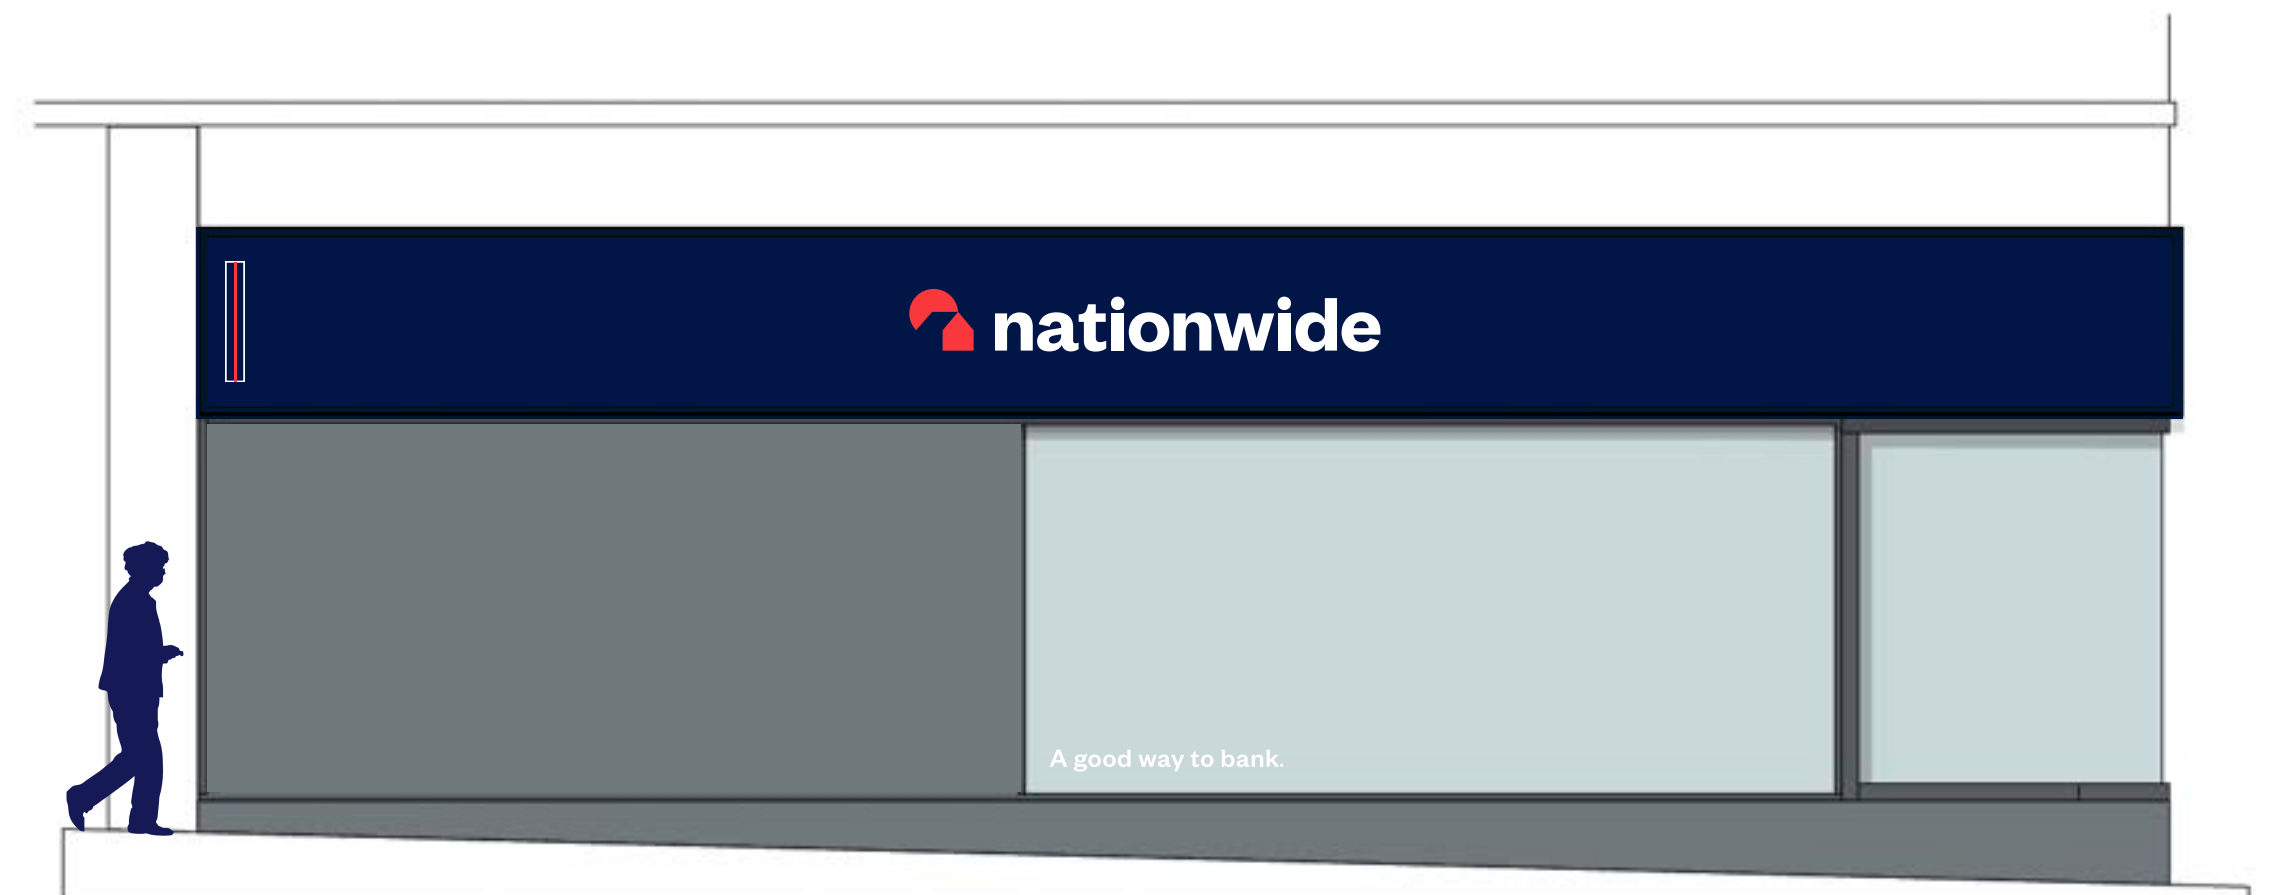

Window Message

A good way to bank.

Founders Grotesk Medium, White

Left aligned at the bottom of the left window

Fascia Height: 971mm
Logo Height: 340mm

Window Message

Fascia Height: 350mm
Logo Height: 135mm

Fascia Height: 1,007mm
Logo Height: 510mm

Fascia Height: 708mm
Logo Height: 290mm

Fascia Height: 896mm
Logo Height: 340mm