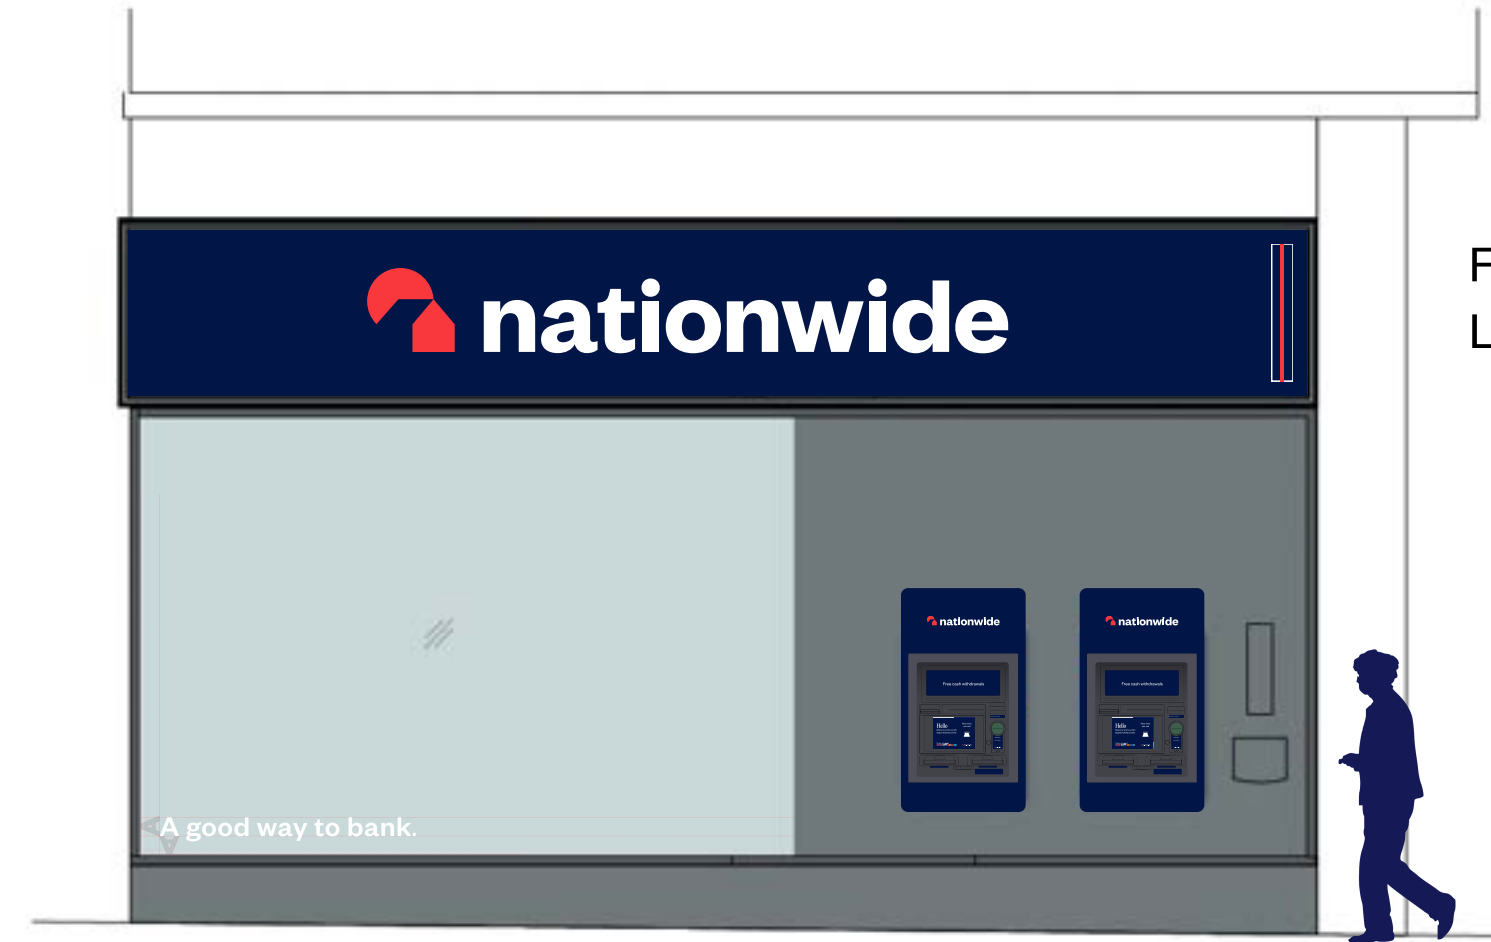

Window Message

A good way to bank.

Founders Grotesk Medium, White

Left aligned at the bottom of the left window

Fascia Height: 971mm
Logo Height: 340mm

Window Message

Fascia Height: 350mm
Logo Height: 135mm

Fascia Height: 1,007mm
Logo Height: 510mm

Fascia Height: 708mm
Logo Height: 290mm

Fascia Height: 896mm
Logo Height: 340mm