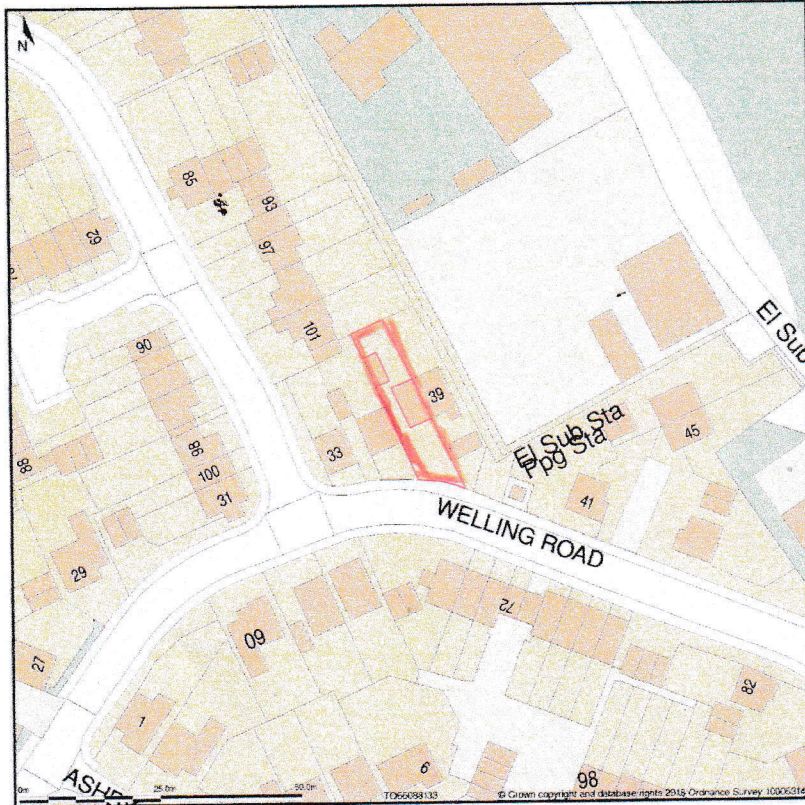

37, Welling Road, Orsett, Thurrock, RM16 3DW

Site Plan shows area bounded by: 566018.91, 181267.37 566160.33, 181408.79 (at a scale of 1:1250), OSGridRef: TQ66088133. The representation of a road, track or path is no evidence of a right of way. The representation of features as lines is no evidence of a property boundary.

Produced on 8th Mar 2018 from the Ordnance Survey National Geographic Database and incorporating surveyed revision available at this date. Reproduction in whole or part is prohibited without the prior permission of Ordnance Survey. © Crown copyright 2018. Supplied by www.buyaplan.co.uk a licensed Ordnance Survey partner (100053143). Unique plan reference: #00303112-DE2CB1