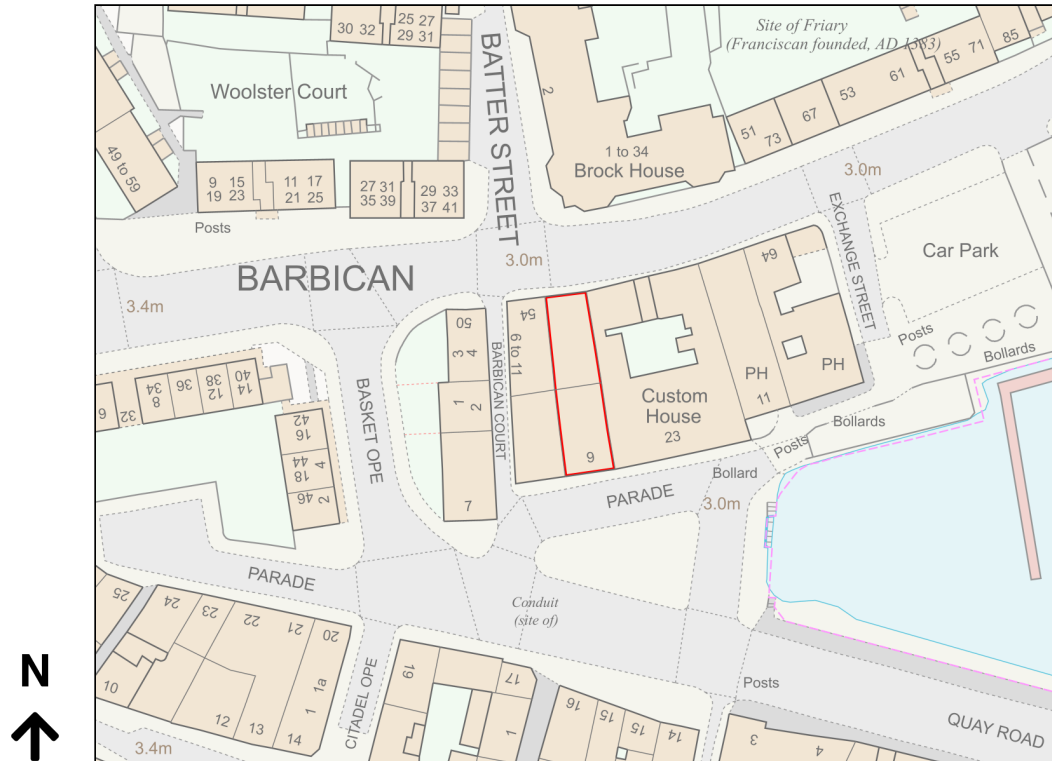

Location Plan

Site Address: 9, Parade, Plymouth, PL1 2JL

Date Produced: 10-Dec-2023

Scale: 1:1250 @A4

Planning Portal Reference: PP-12642781v1