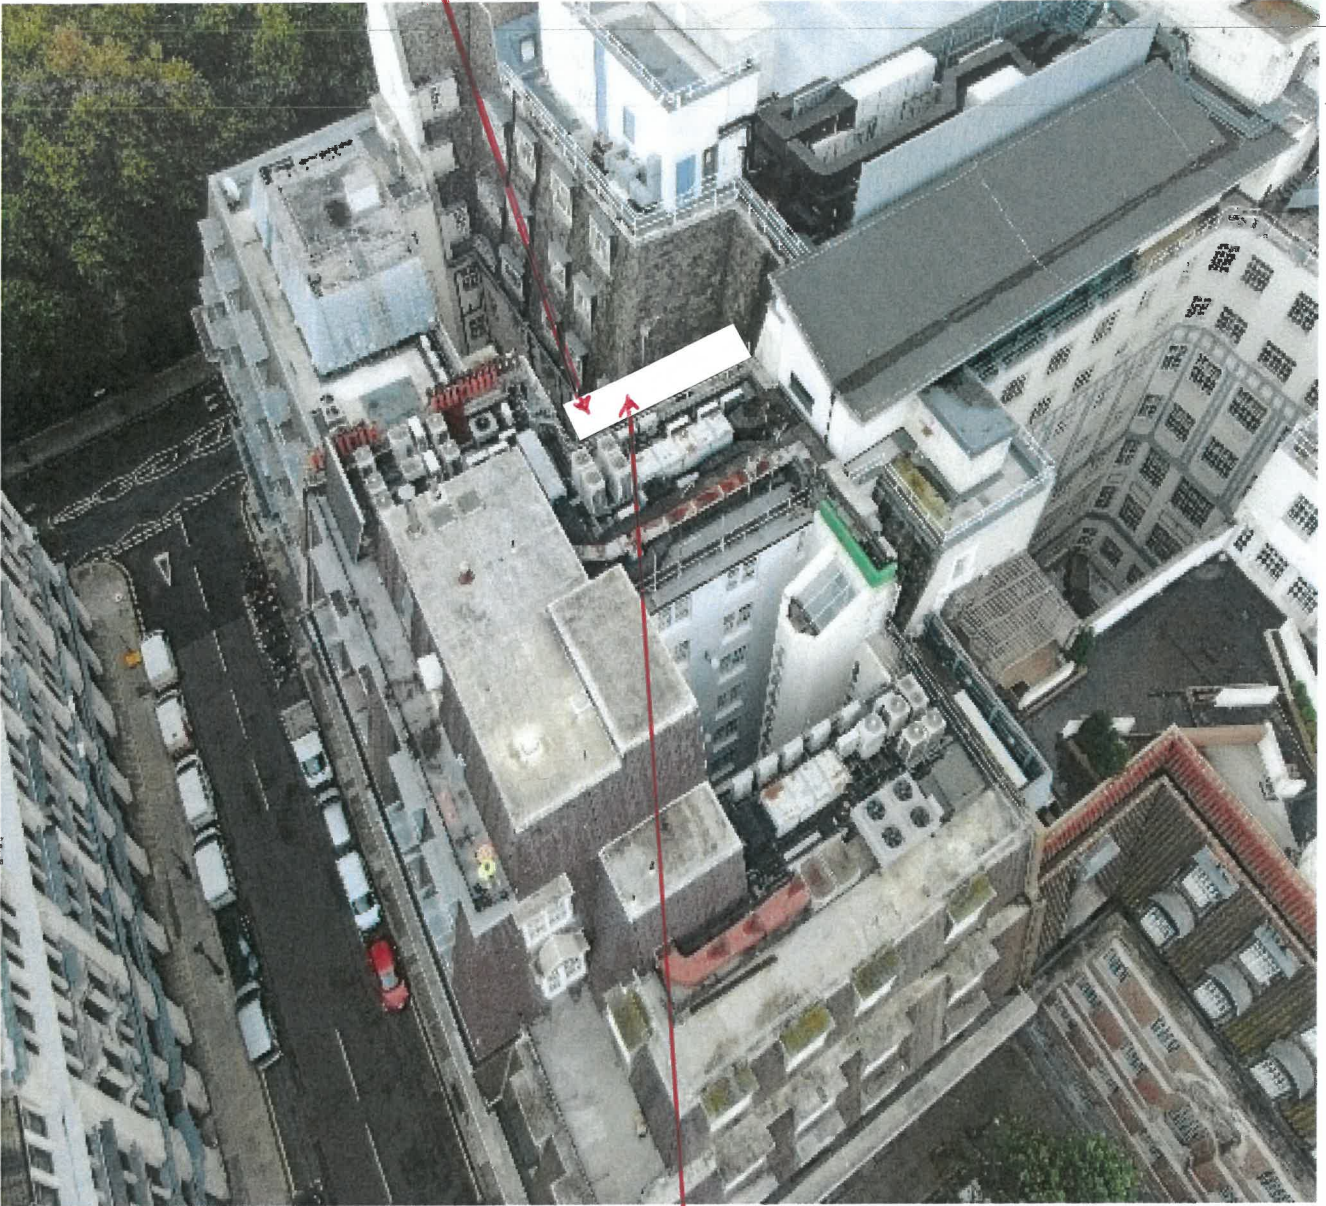

open alleyway behind the basement roof

Dean Stanley Street

Smith Square

Basement roof is below,
on this east elevation;
the rear of 16 Smith Square

Kings Buildings, 16 Smith Square, London SW1
view of the building from above by drone