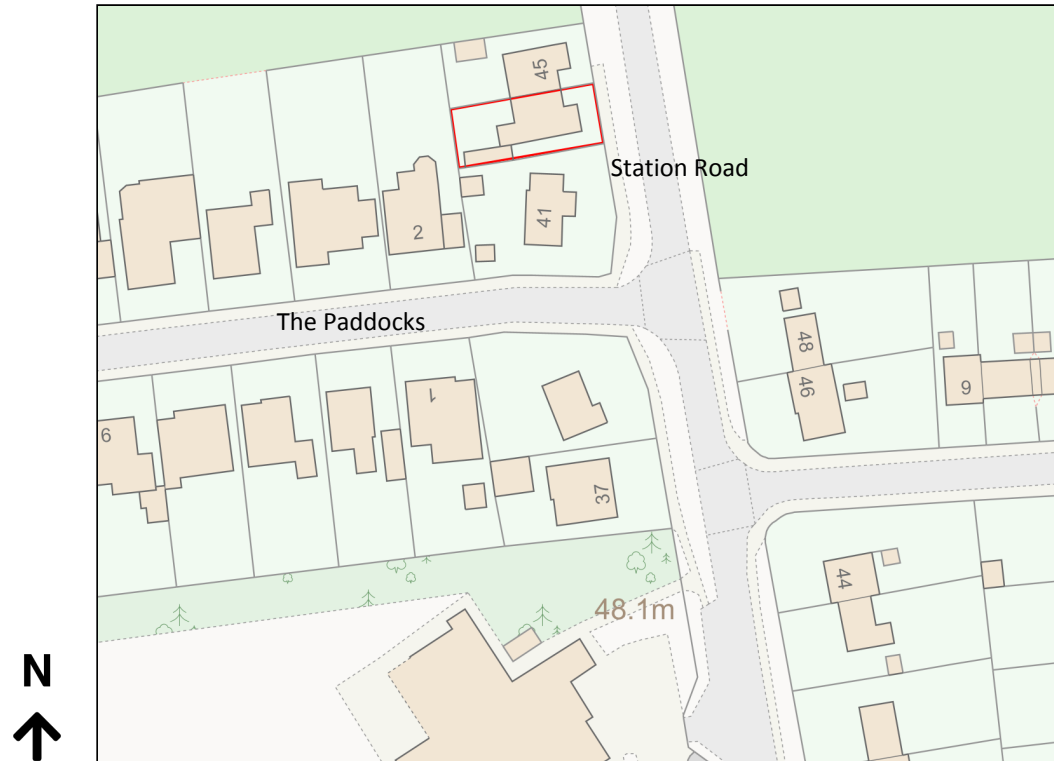

Location Plan

Site Address: 43, Station Road, Middleton On The Wolds, YO25 9UQ

Date Produced: 19-Oct-2023

Scale: 1:1250 @A4

Planning Portal Reference: PP-12540882v1