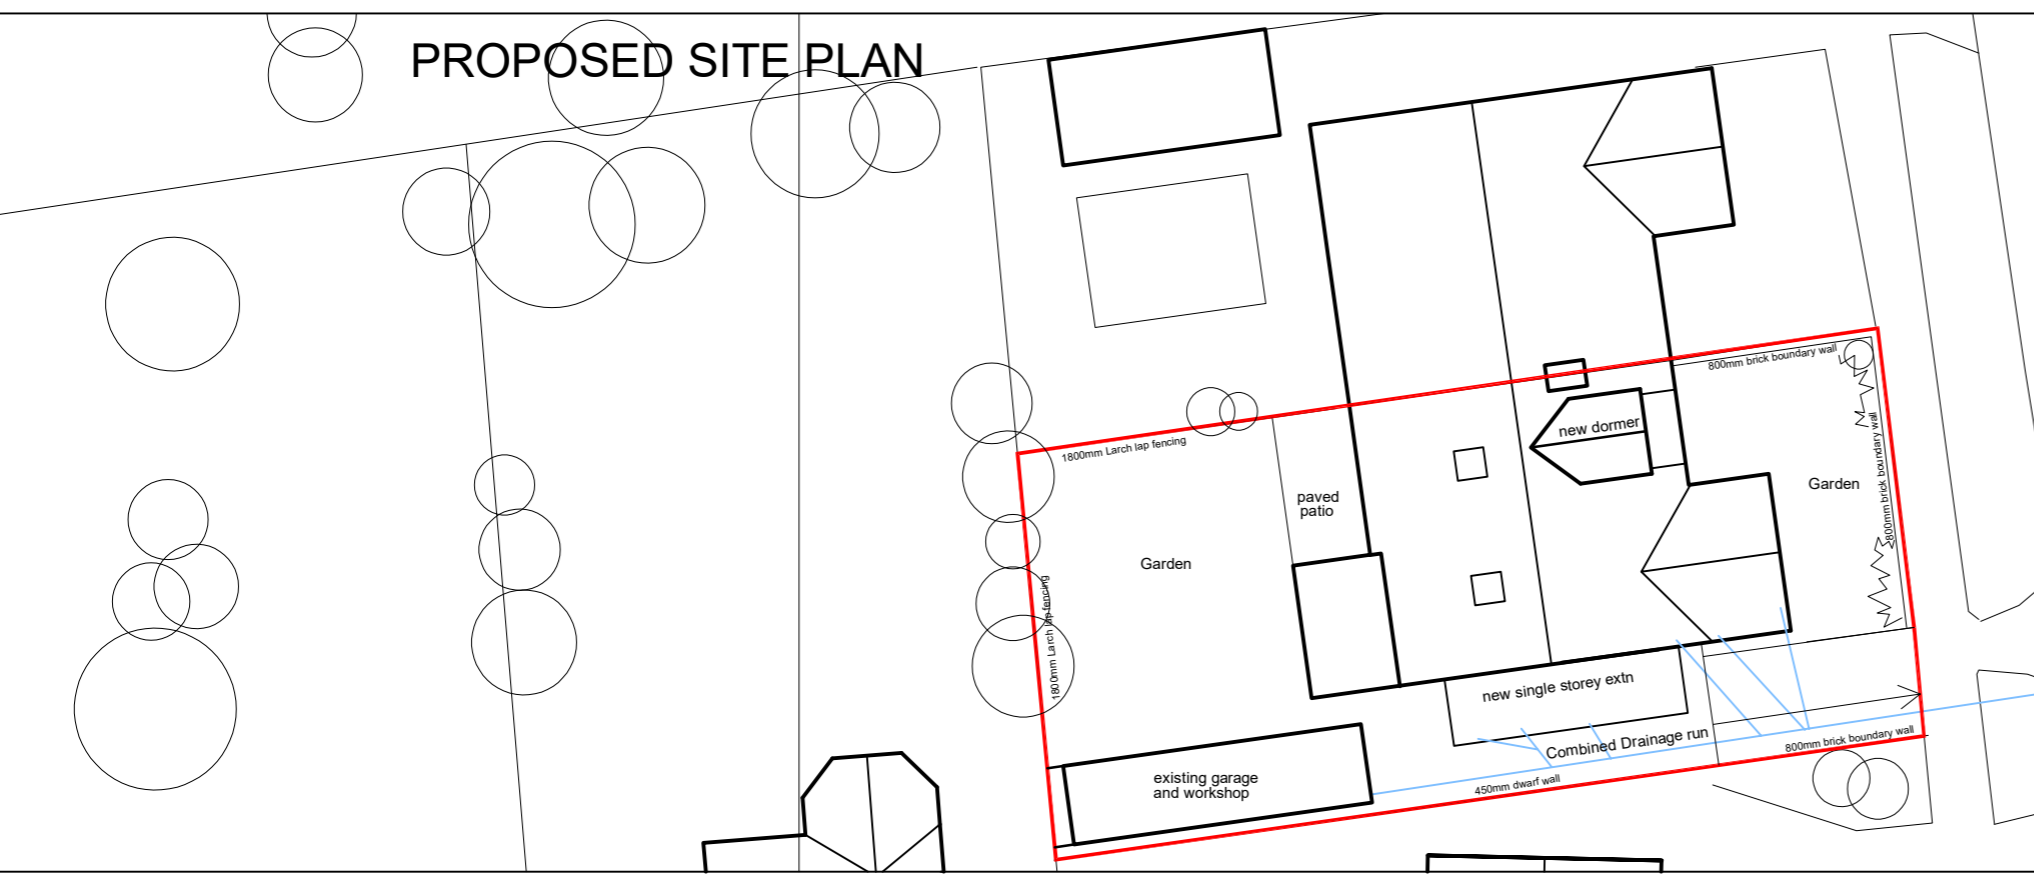

EXISTING SITE PLAN

Open Fields

PROPOSED SITE PLAN

Location Map (nts)
43 Station Rd

LOCATION & SITE PLANS		
Date Dec '23	Drawing 1A	Revision -
Scale 1:200/ NTS	MIDDLETON	

FARE ARCHITECTURE
Design | Construction | Interiors | Structure
208 PARK AVE. PRINCES AVE. HULL HU5 3EY
Tel. (01482) 447138 Email: janefare@gmail.com