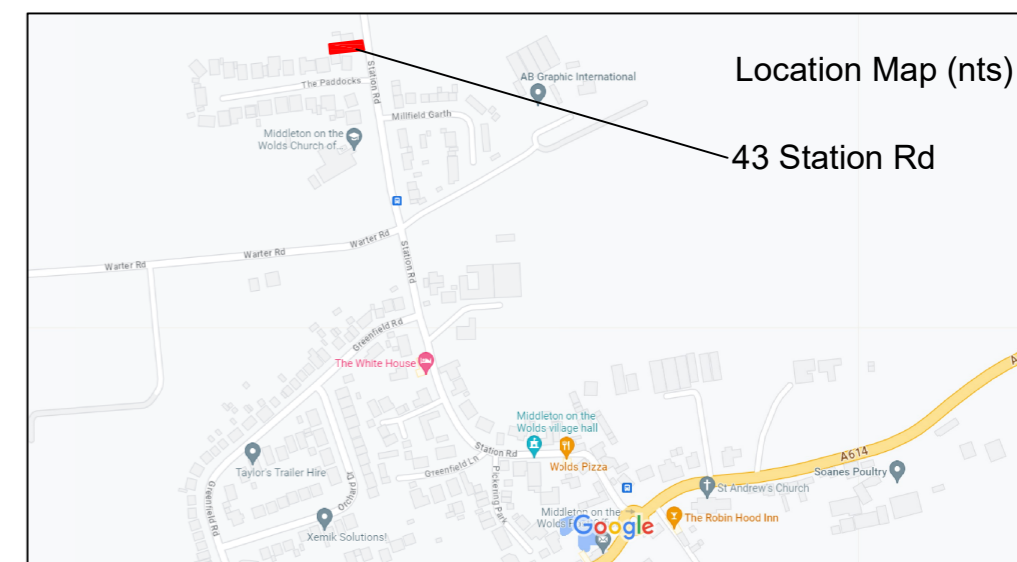

EXISTING SITE PLAN

Open Fields

PROPOSED SITE PLAN

Location Map (nts)
43 Station Rd

LOCATION & SITE PLANS		
Date Dec '23	Drawing 1A	Revision -
Scale 1:200/ NTS	MIDDLETON	

FARE ARCHITECTURE
Design | Construction | Interiors | Structure
208 PARK AVE. PRINCES AVE. HULL HU5 3EY
Tel. (01482) 447138 Email: janefare@gmail.com