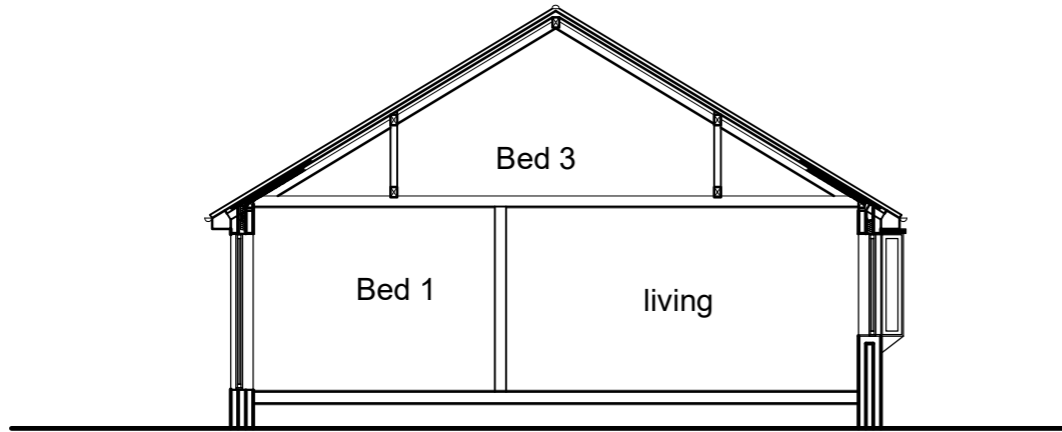

Proposed Section

Existing Section

<p>EXISTING AND PROPOSED SECTIONS</p>			 <p>FARE ARCHITECTURE Design Construction Interiors Structure 208 PARK AVE. PRINCES AVE. HULL HU5 3EY Tel. (01482) 447138 Email: janefare@gmail.com</p>
Date	Drawing	Revision	
Nov '23	4A	-	
Scale	MIDDLETON		
1:100			