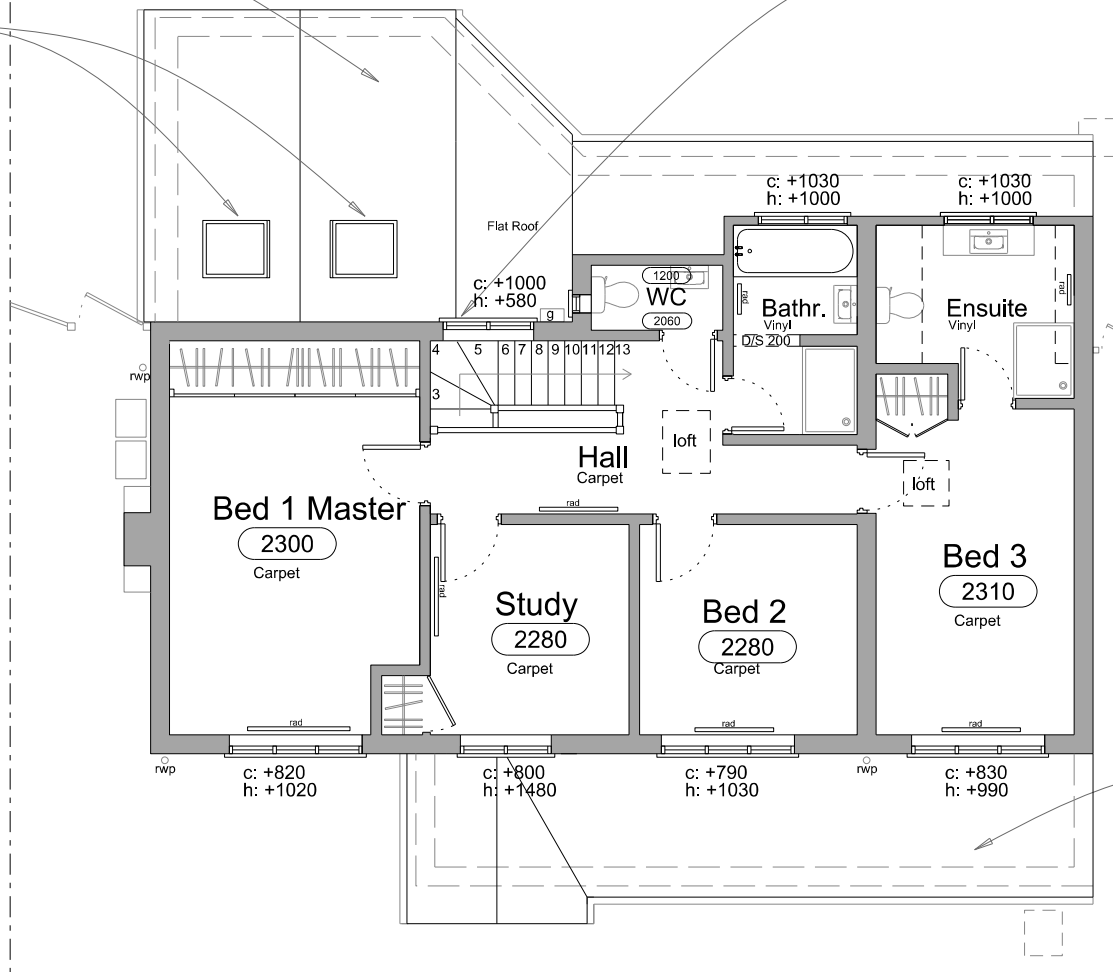

Profiled concrete roof tiles  
to match existing

2no. velux rooflights

White framed upvc windows  
to match existing

Profiled concrete roof tiles  
to match existing

### PROPOSED FIRST FLOOR PLAN

SCALE 1:100 @A3