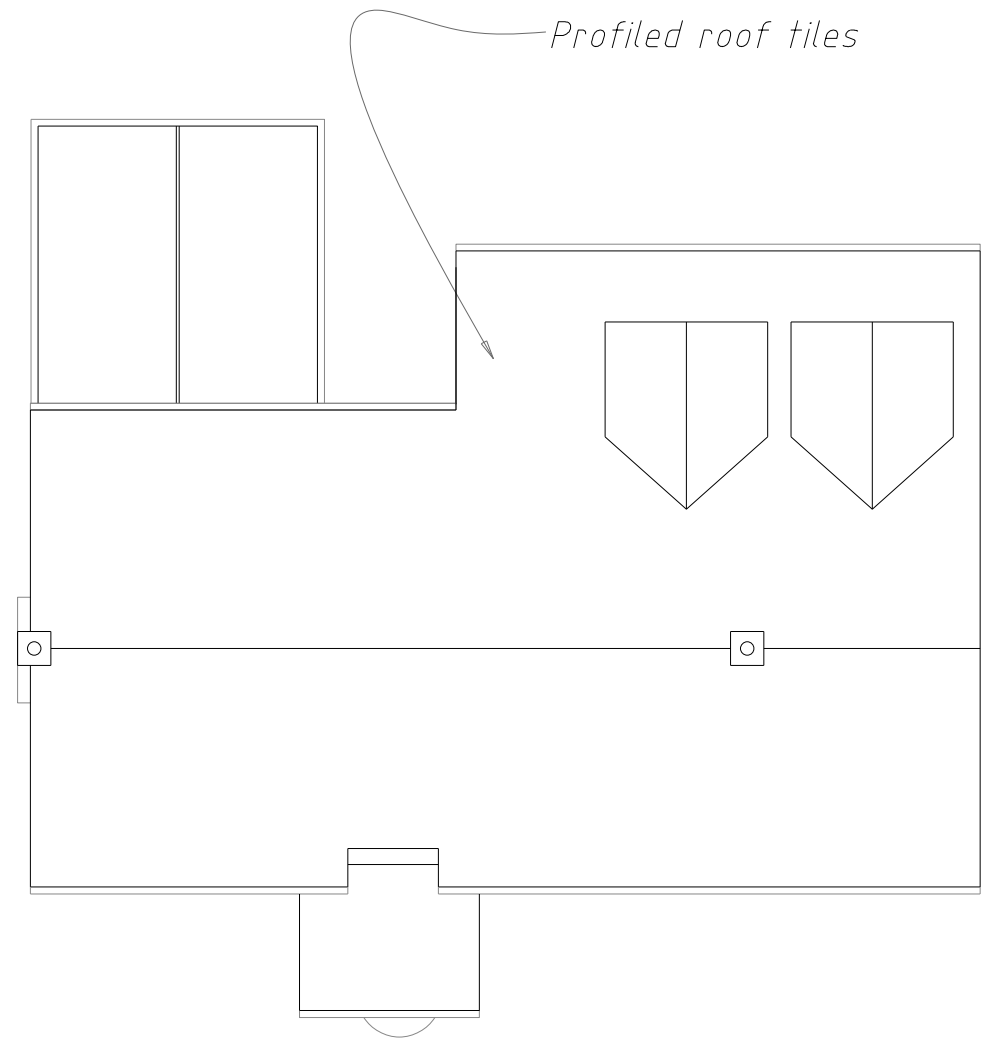

EXISTING FIRST FLOOR PLAN

EXISTING ROOF PLAN

SCALE 1:100 @A3

36 Rambling Way
Potten End
HP42SF

FOR Mr & Mrs Dunne

EXISTING FIRST FLOOR & ROOF PLAN

1:100@A3	NOV '23	DEP	INT
----------	---------	-----	-----

DEPE	03	-
------	----	---