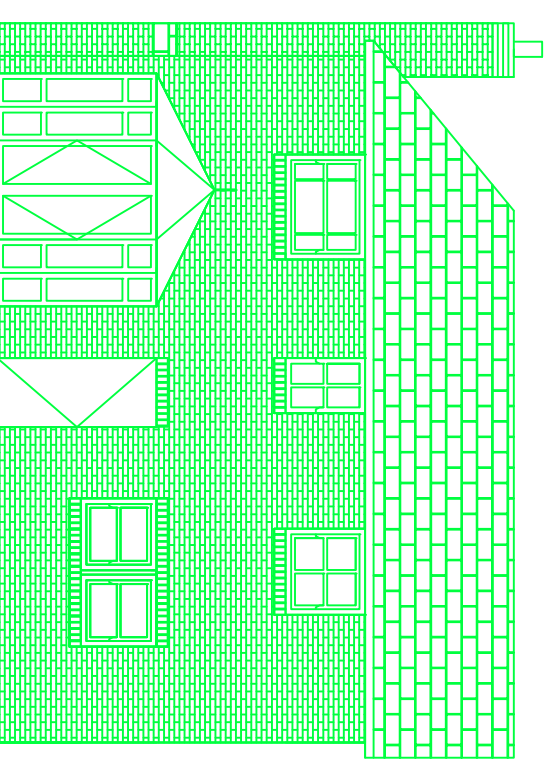

Job No

Job Title

Date

Scale 1:100 Size A4

Drawn Elliot

EXISTING LAYOUTS AND ELEVATIONS AT
8 AMBER GARDENS

WEST VIEW

SOUTH VIEW FRONT

EAST VIEW

NORTH VIEW REAR