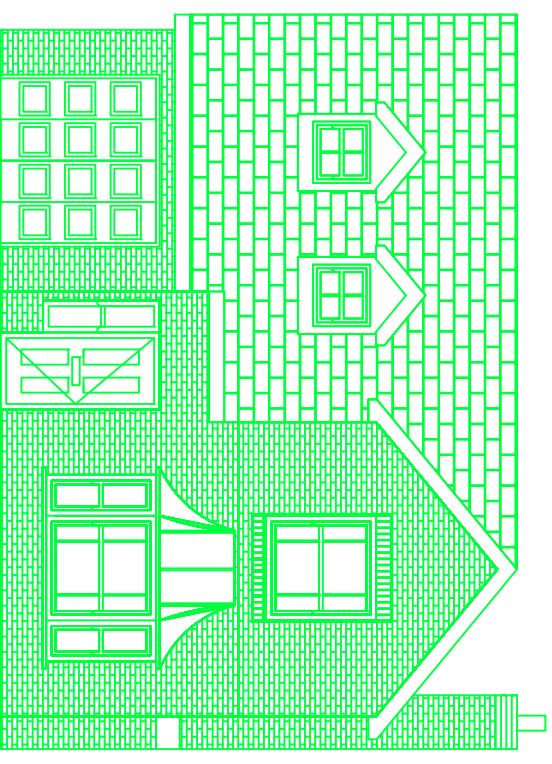

Job No

Job Title

Date

Scale 1:100 Size A4

Drawn Elliot

EXISTING LAYOUTS AND ELEVATIONS AT
8 AMBER GARDENS

WEST VIEW

SOUTH VIEW FRONT

EAST VIEW

NORTH VIEW REAR