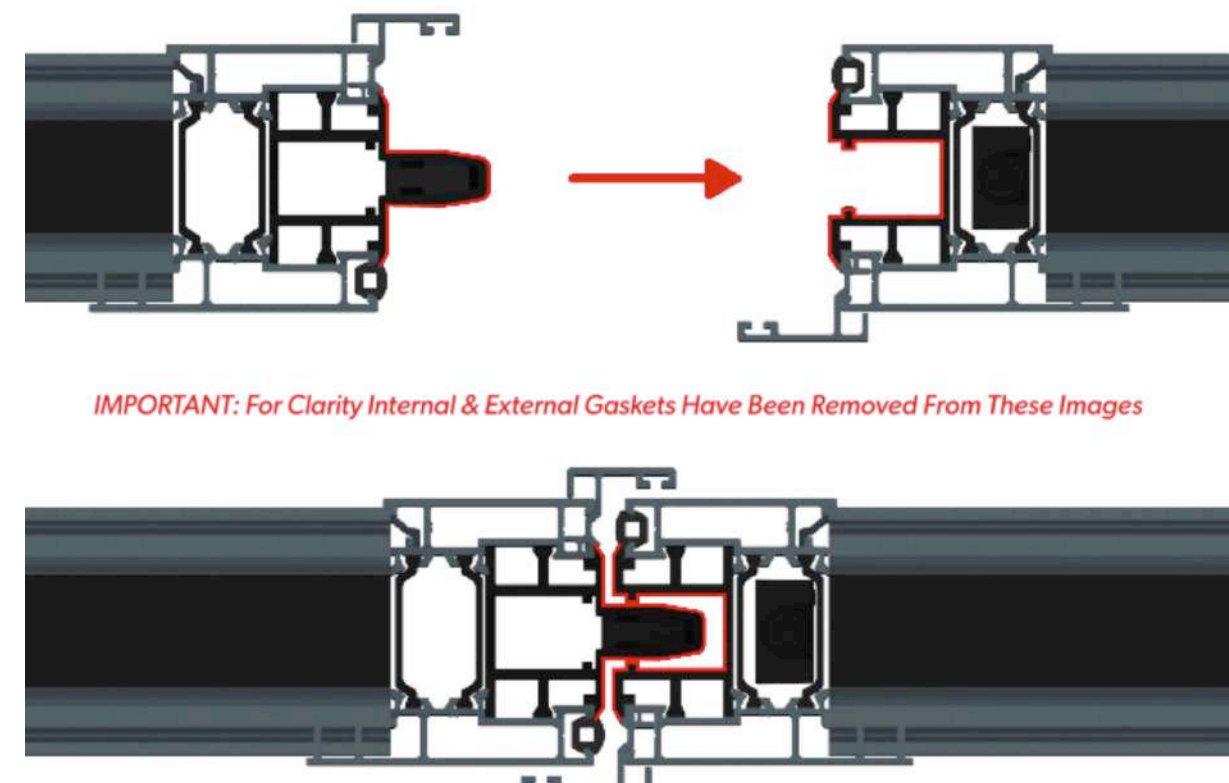

**W01 - West facing, 7 panel opening 1:10**

**W02 - South facing, 4 panel opening 1:10**

Dimensions (w x h)	7000mm x 2200mm
Material	Aluminium
Traffic Door	Left
Panels	7
Colour	Anthracite grey (RAL 7016)
Textured Finish	No
Hardware Colour	Black

Dimensions (w x h)	3700mm x 2200mm
Material	Aluminium
Traffic Door	Left
Panels	4
Colour	Anthracite grey (RAL 7016)
Textured Finish	No
Hardware Colour	Black

**Conservatory folding/sliding Doors**

'New Wave' Aluminium Slide & Fold Doors. [newwavedoors.co.uk]

Complete openings to fold/slide open.

'New Wave' Aluminium Slide & Fold Doors Illustrative Image (doors only)

*IMPORTANT: For Clarity Internal & External Gaskets Have Been Removed From These Images*

'New Wave' Aluminium Slide & Fold Doors Connection Detail 1:2. [newwavedoors.co.uk]