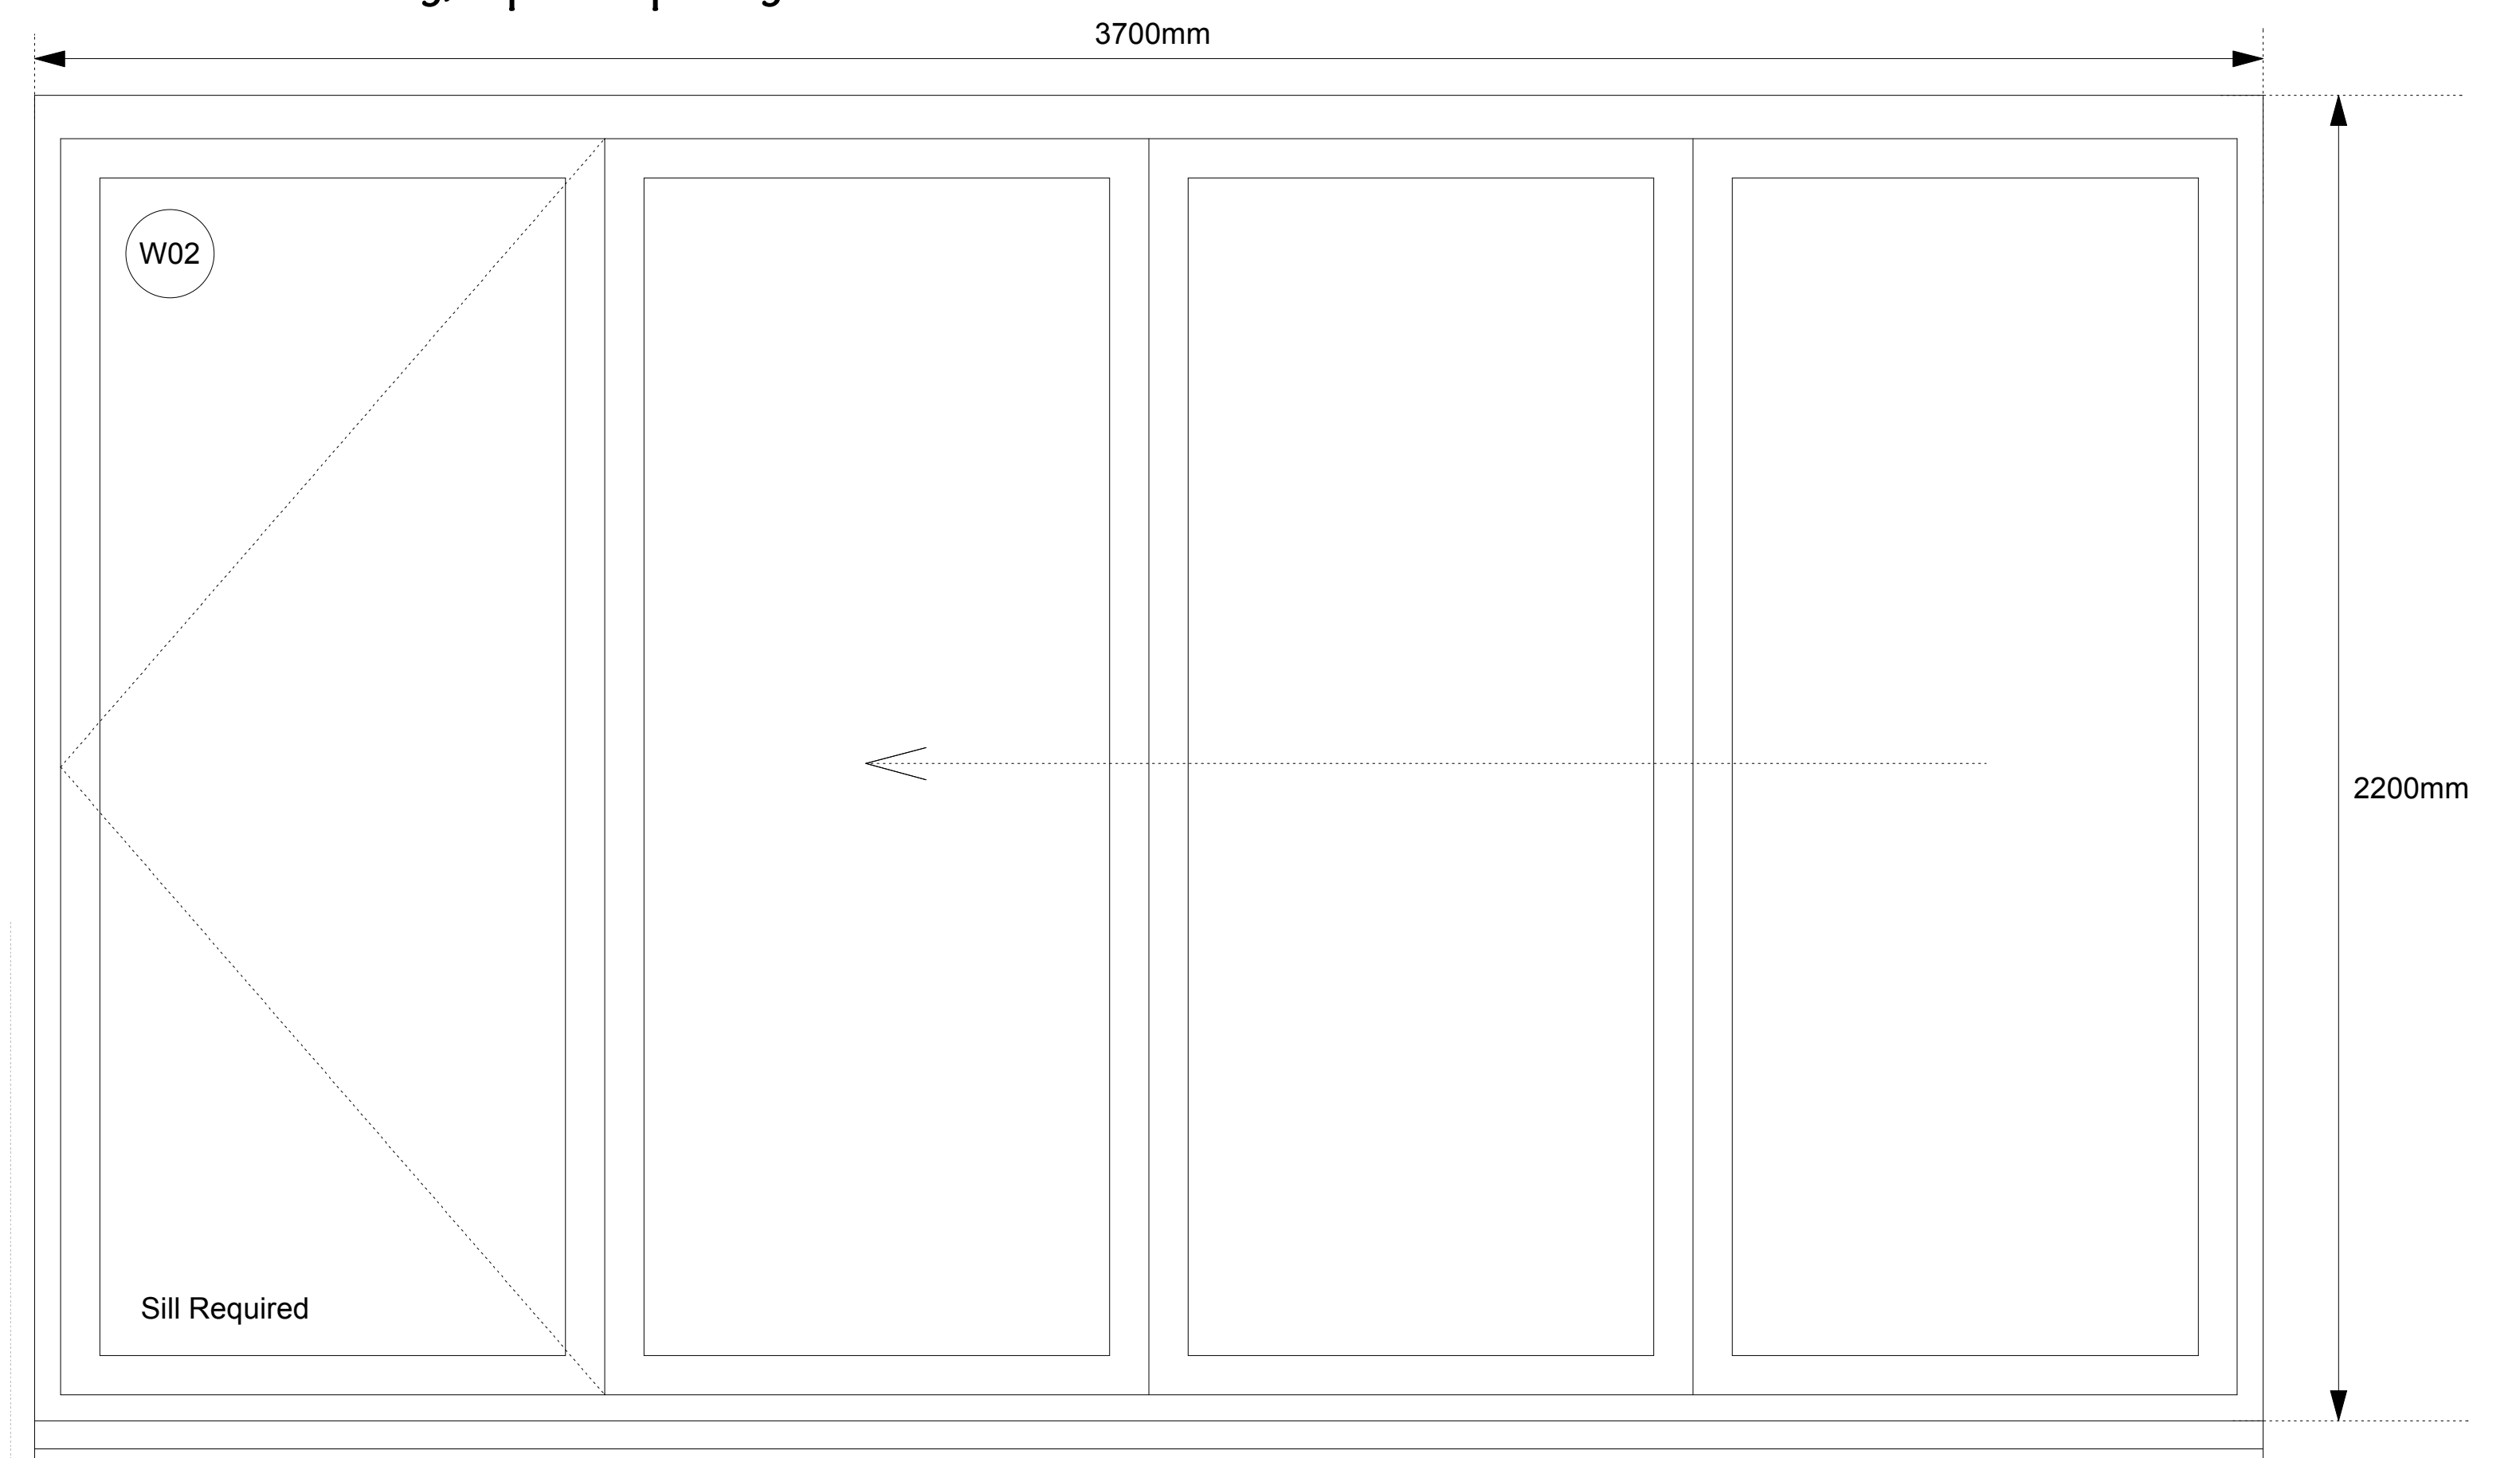

**W01 - West facing, 7 panel opening 1:10**

**W02 - South facing, 4 panel opening 1:10**

Dimensions (w x h)	7000mm x 2200mm
Material	Aluminium
Traffic Door	Left
Panels	7
Colour	Anthracite grey (RAL 7016)
Textured Finish	No
Hardware Colour	Black

Dimensions (w x h)	3700mm x 2200mm
Material	Aluminium
Traffic Door	Left
Panels	4
Colour	Anthracite grey (RAL 7016)
Textured Finish	No
Hardware Colour	Black

**Conservatory folding/sliding Doors**

'New Wave' Aluminium Slide & Fold Doors. [newwavedoors.co.uk]

Complete openings to fold/slide open.

'New Wave' Aluminium Slide & Fold Doors Illustrative Image (doors only)

*IMPORTANT: For Clarity Internal & External Gaskets Have Been Removed From These Images*

'New Wave' Aluminium Slide & Fold Doors Connection Detail 1:2. [newwavedoors.co.uk]