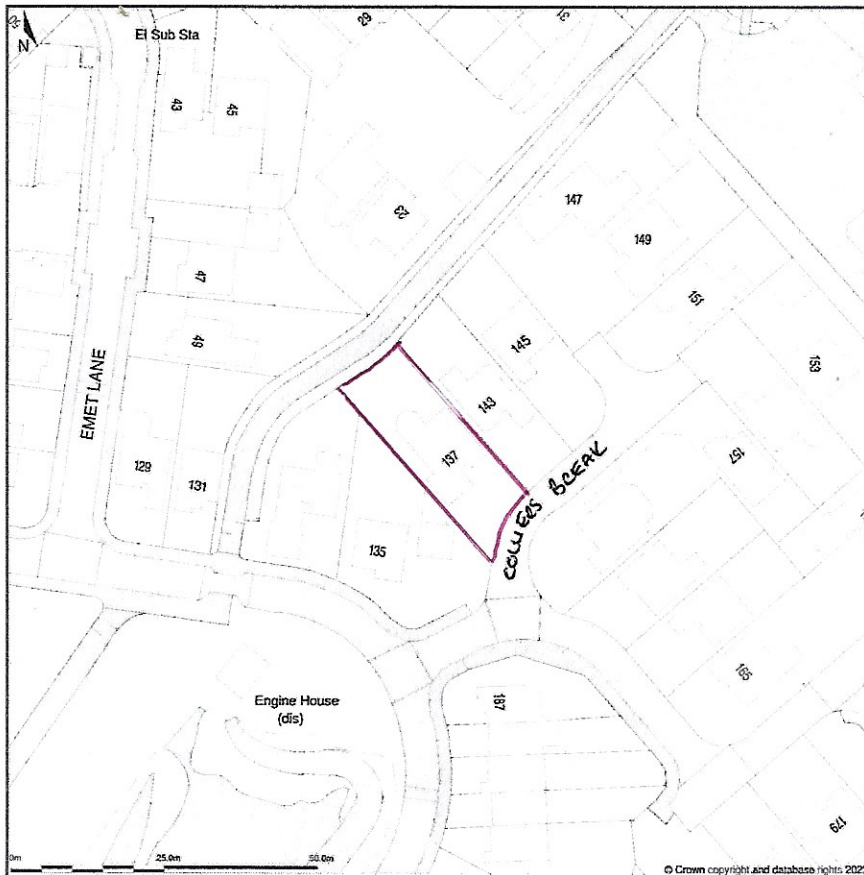

137, Colliers Break, Emersons Green, South Gloucestershire, BS16 7EB

PAPER SIZE
A4

Location Plan shows area bounded by: 366738.46, 176399.91 366879.88, 176541.34 (at a scale of 1:1250), OSGridRef: ST66807647. The representation of a road, track or path is no evidence of a right of way. The representation of features as lines is no evidence of a property boundary.

Produced on 10th Dec 2023 from the Ordnance Survey National Geographic Database and incorporating surveyed revision available at this date. Reproduction in whole or part is prohibited without the prior permission of Ordnance Survey. © Crown copyright 2023. Supplied by www.buyaplan.co.uk a licensed Ordnance Survey partner (100053143). Unique plan reference: #00866208-947B2A.