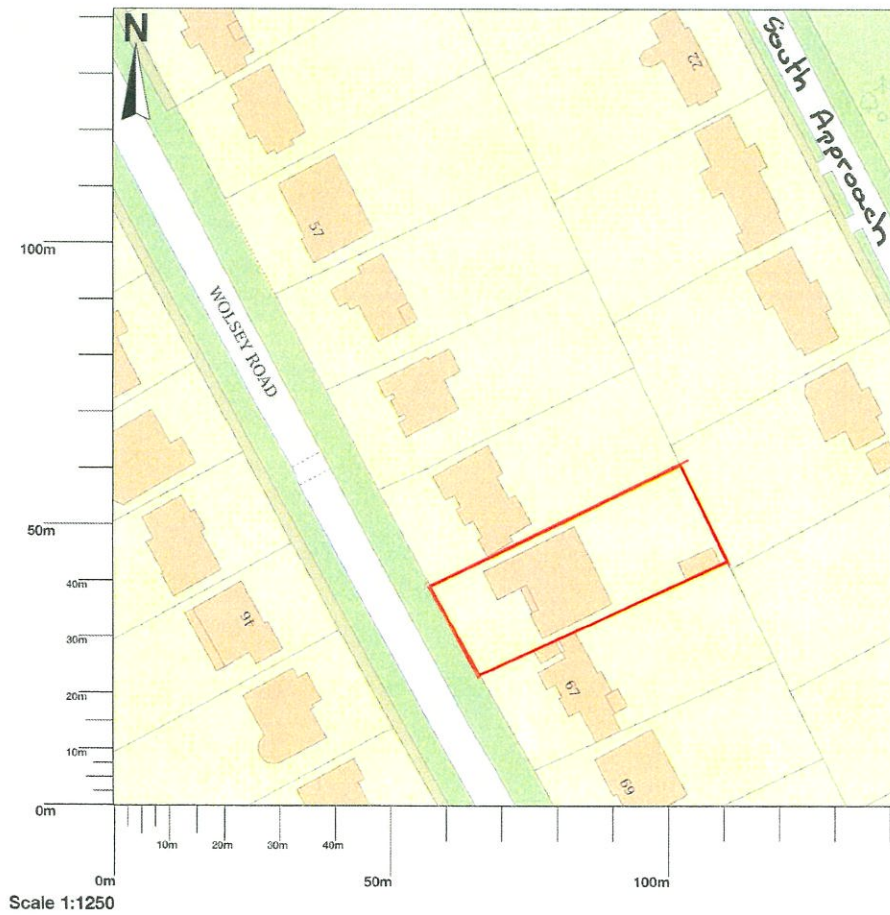

65 Wolsey Road, Northwood, HA6 2ER

© Crown copyright and database rights 2023 OS 100054135. Map area bounded by: 508565,192986 508707,193128. Produced on 10 August 2023 from the OS National Geographic Database. Supplied by UKPlanningMaps.com. Unique plan reference: p2e/uk/987039/1330179