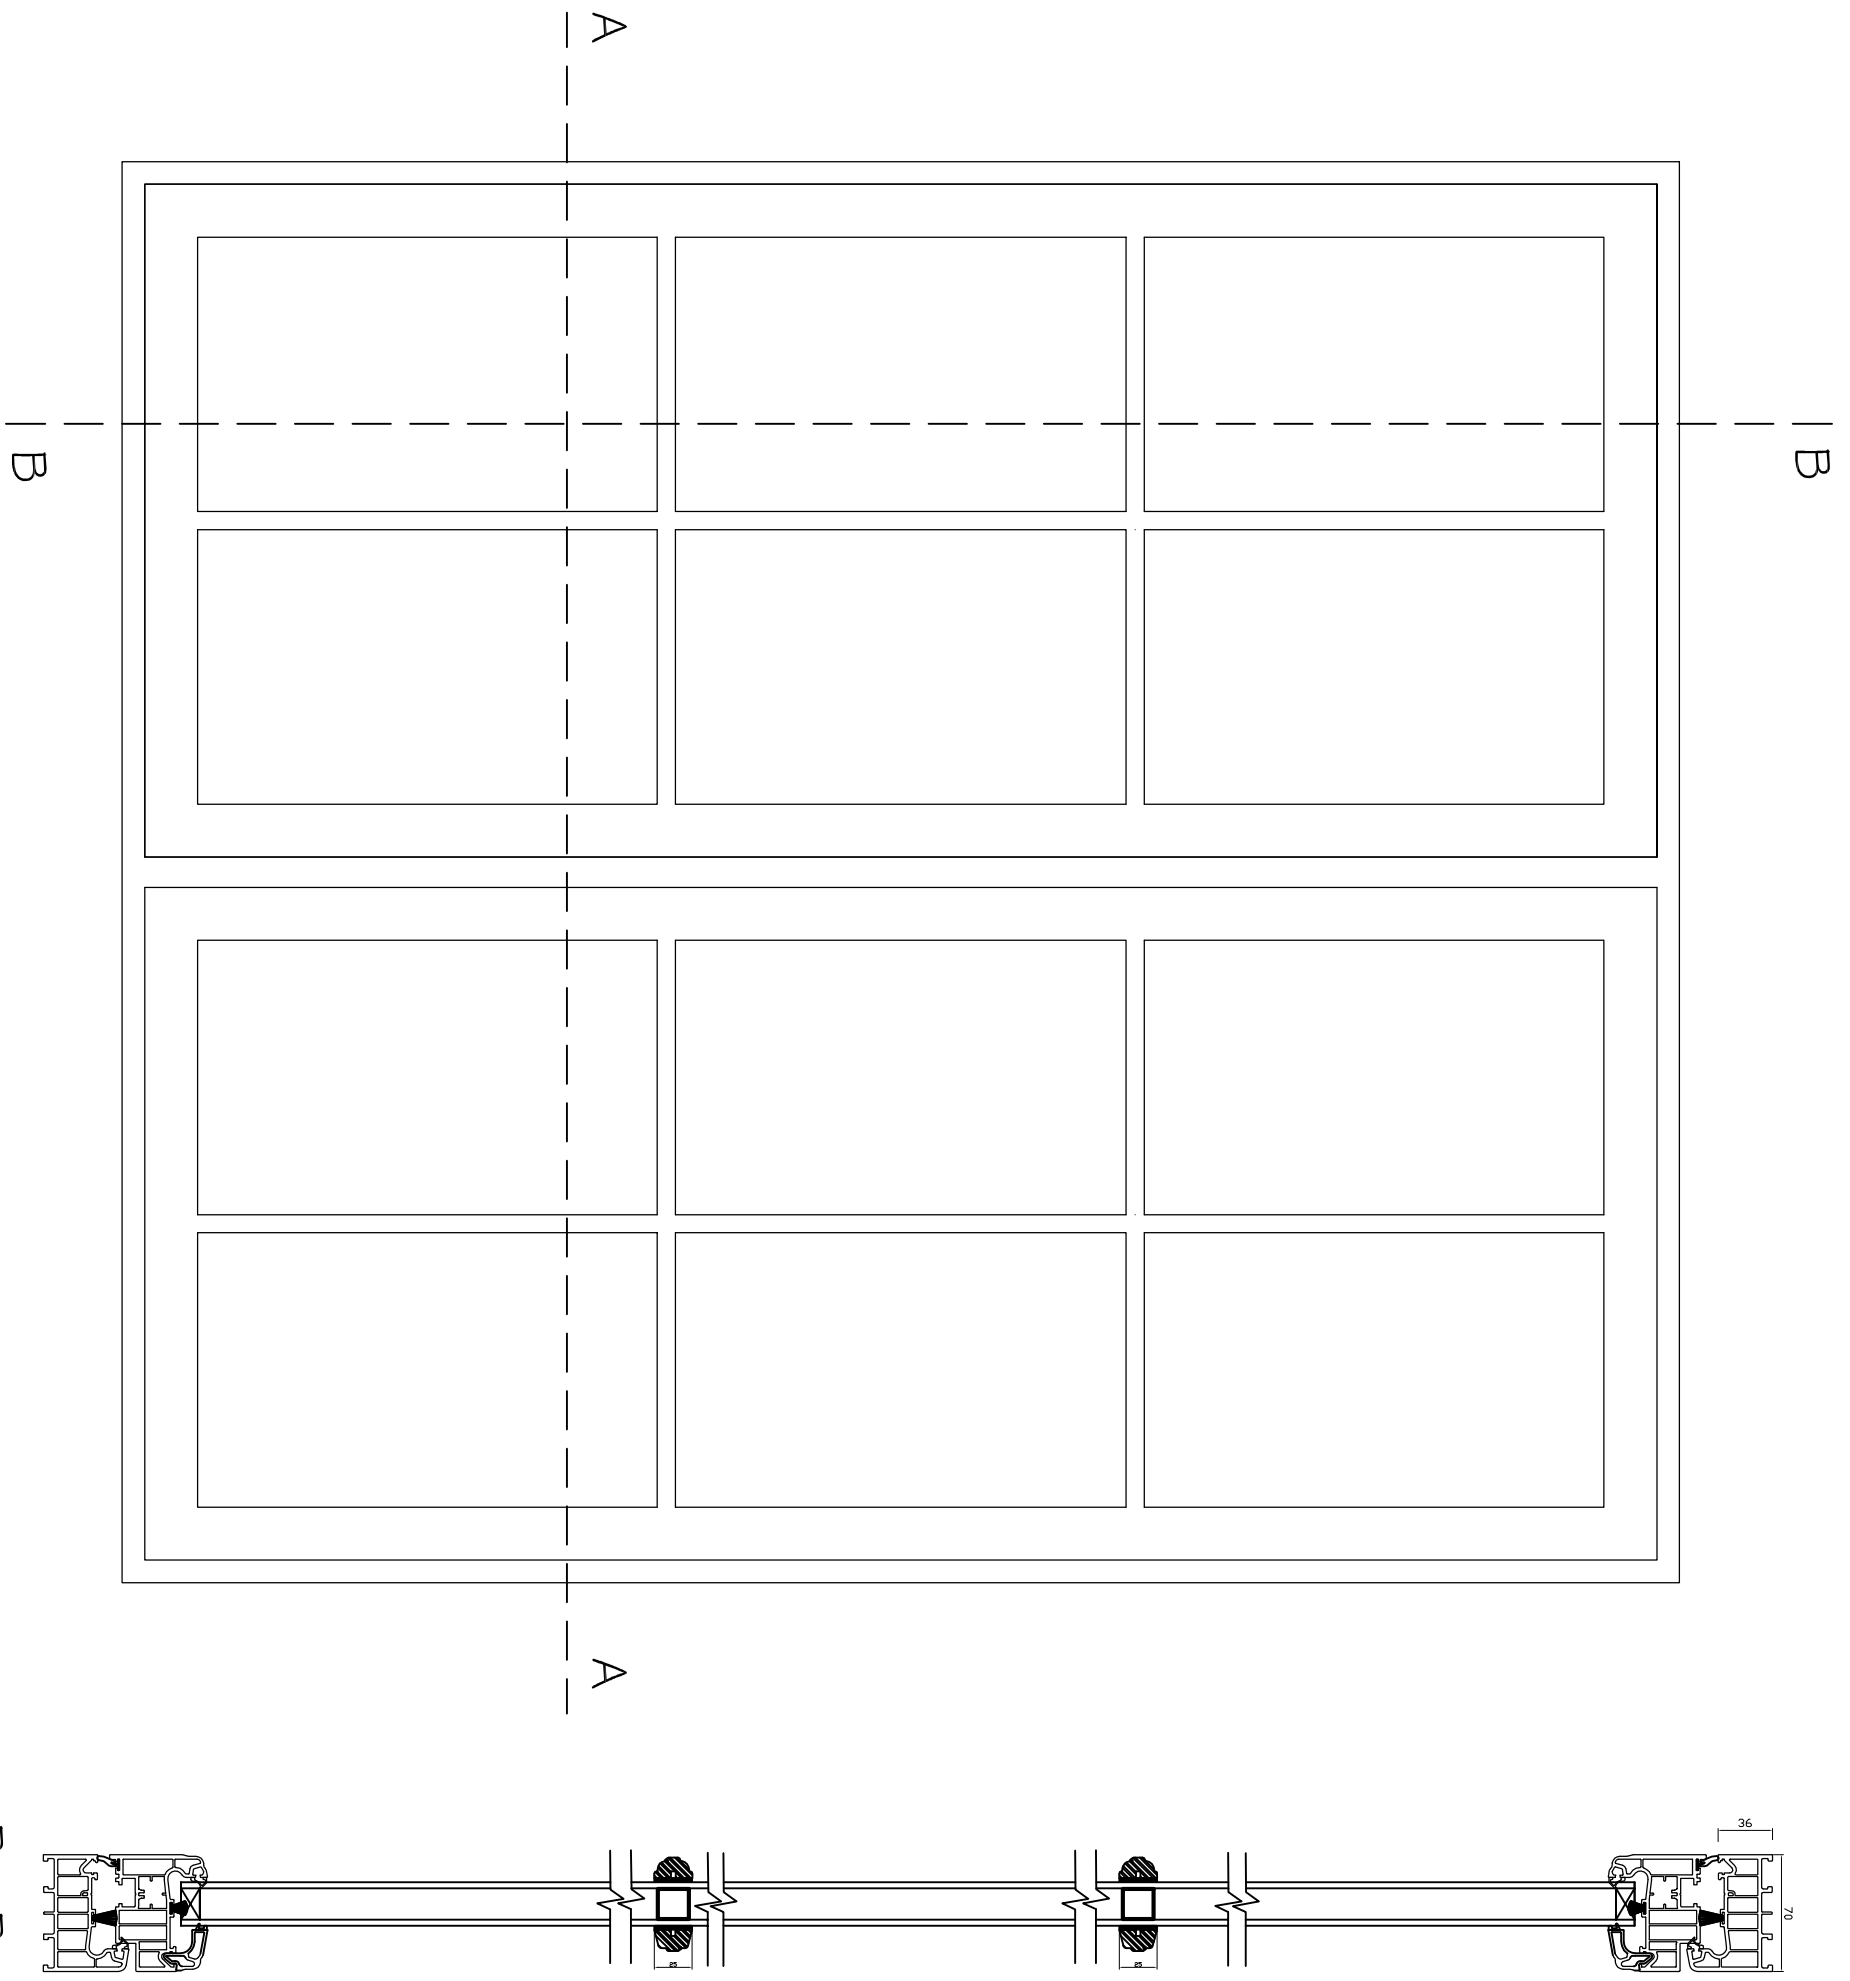

CLIENT:
 Mr and Mrs S Ward

ADDRESS:
 43 Lower Road
 CHORLEWOOD, WD35LQ

CONTACT:
 Mrs A Ward

SITE:
 43 Lower Road
 CHORLEWOOD
 WD35LQ

SCHEME:
 Proposed Replacement Windows
 and Doors

DRAWING TITLE:
 Proposed Windows
 Sections

DATE: August 2023
DRAWN: david henrius

SCALE: 1:5
REV: A2

DRAWING No:

P/23/176/004

A - A

TYPICAL CASEMENT SECTIONS

Windows
 Heritage Residence R7 Casement Window
 70mm wide outer Residence R7/Frame
 Mitred Internal R004, Decorative Ovalo beads
 28mm Double Glazed Units
 White Grained Finish