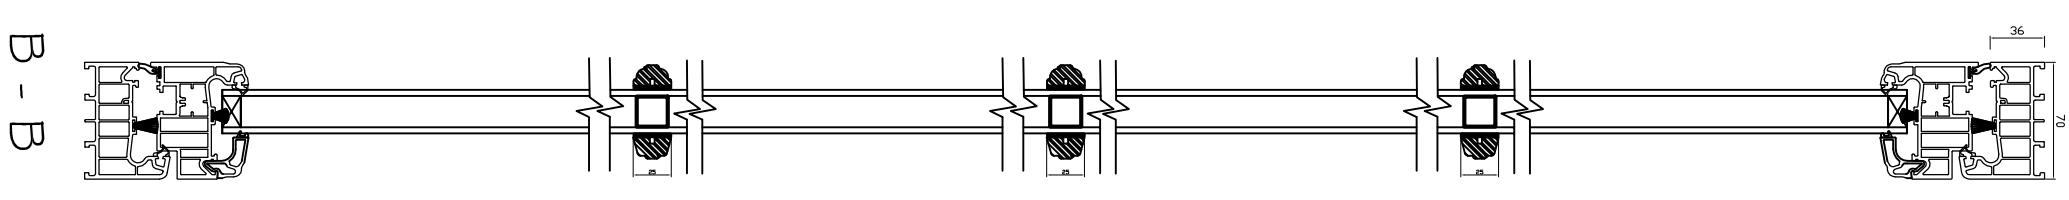

CLIENT:
 Mr and Mrs S Ward

ADDRESS:
 43 Lower Road
 CHORLEWOOD, WD35LQ

CONTACT:
 Mrs A Ward

SITE:
 43 Lower Road
 CHORLEWOOD
 WD35LQ

SCHEME:
 Proposed Replacement Windows
 and Doors

DRAWING TITLE:
 Proposed Windows and
 Door Frame Sections

DATE: August 2023

SCALE: 1:5

DRAWN: david henrius

REV: A2

DRAWING No: P/23/176/005

TYPICAL CASEMENT SECTIONS

Windows
 Heritage Residence R7 Casement Window
 70mm wide outer Residence R7 frame
 Mitred internal R004, Decorative Oval beads
 28mm Double Glazed Units
 White Grained Finish