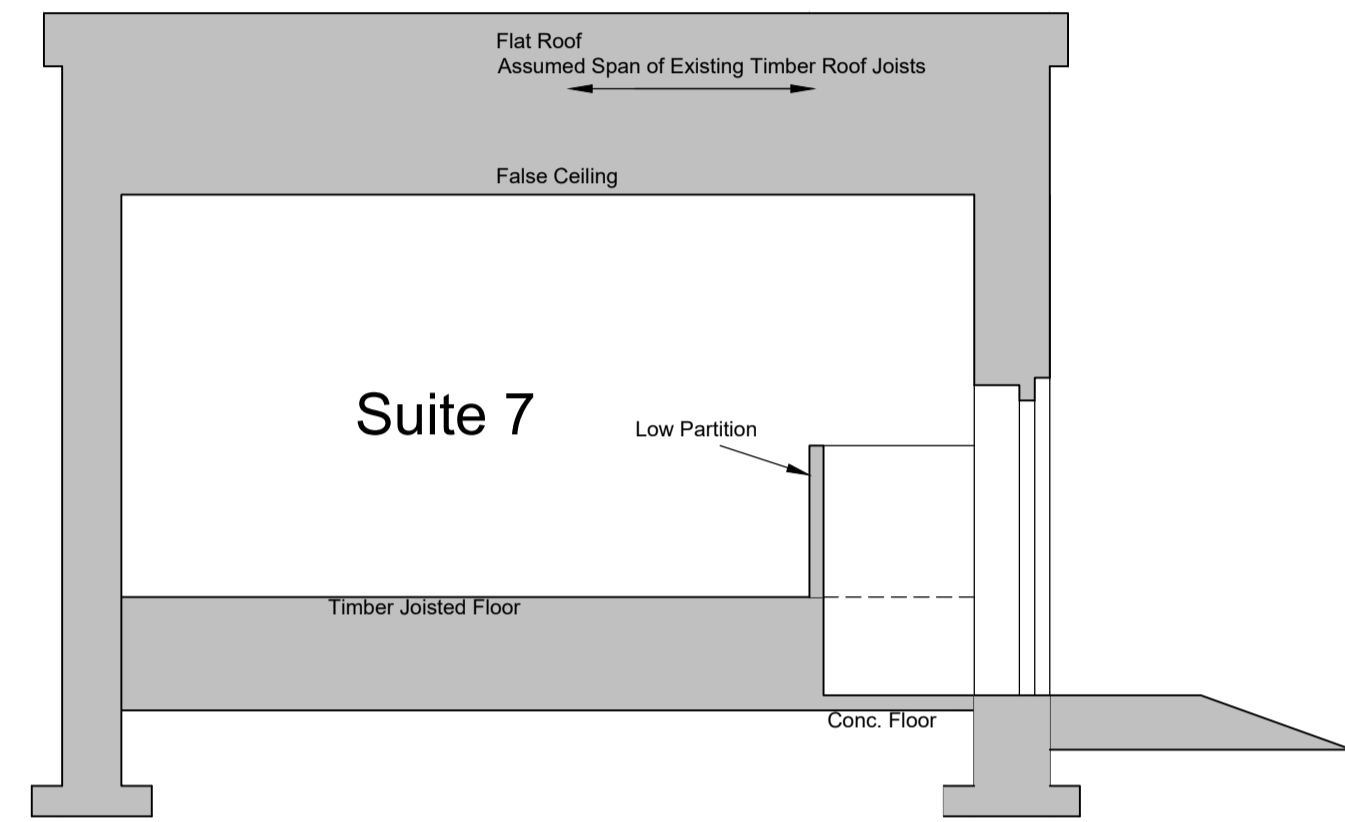

West Elevation : Scale 1 : 100

Cross Section A-A : Scale 1 : 50

Ground Floor Plan : Scale 1 : 50

BAXTER DESIGN
COMPANY

56-58 High Street Fraserburgh | Proposed Alteration to Building

Title			
Existing Drawing			
Date	Job No	Sheet	Drawn By
28/11/23	23100-E1	A1	Daniel Jackson
Amendment			
No	Date	Description	
1	06/12/23	West Elevation adjusted [RU]	