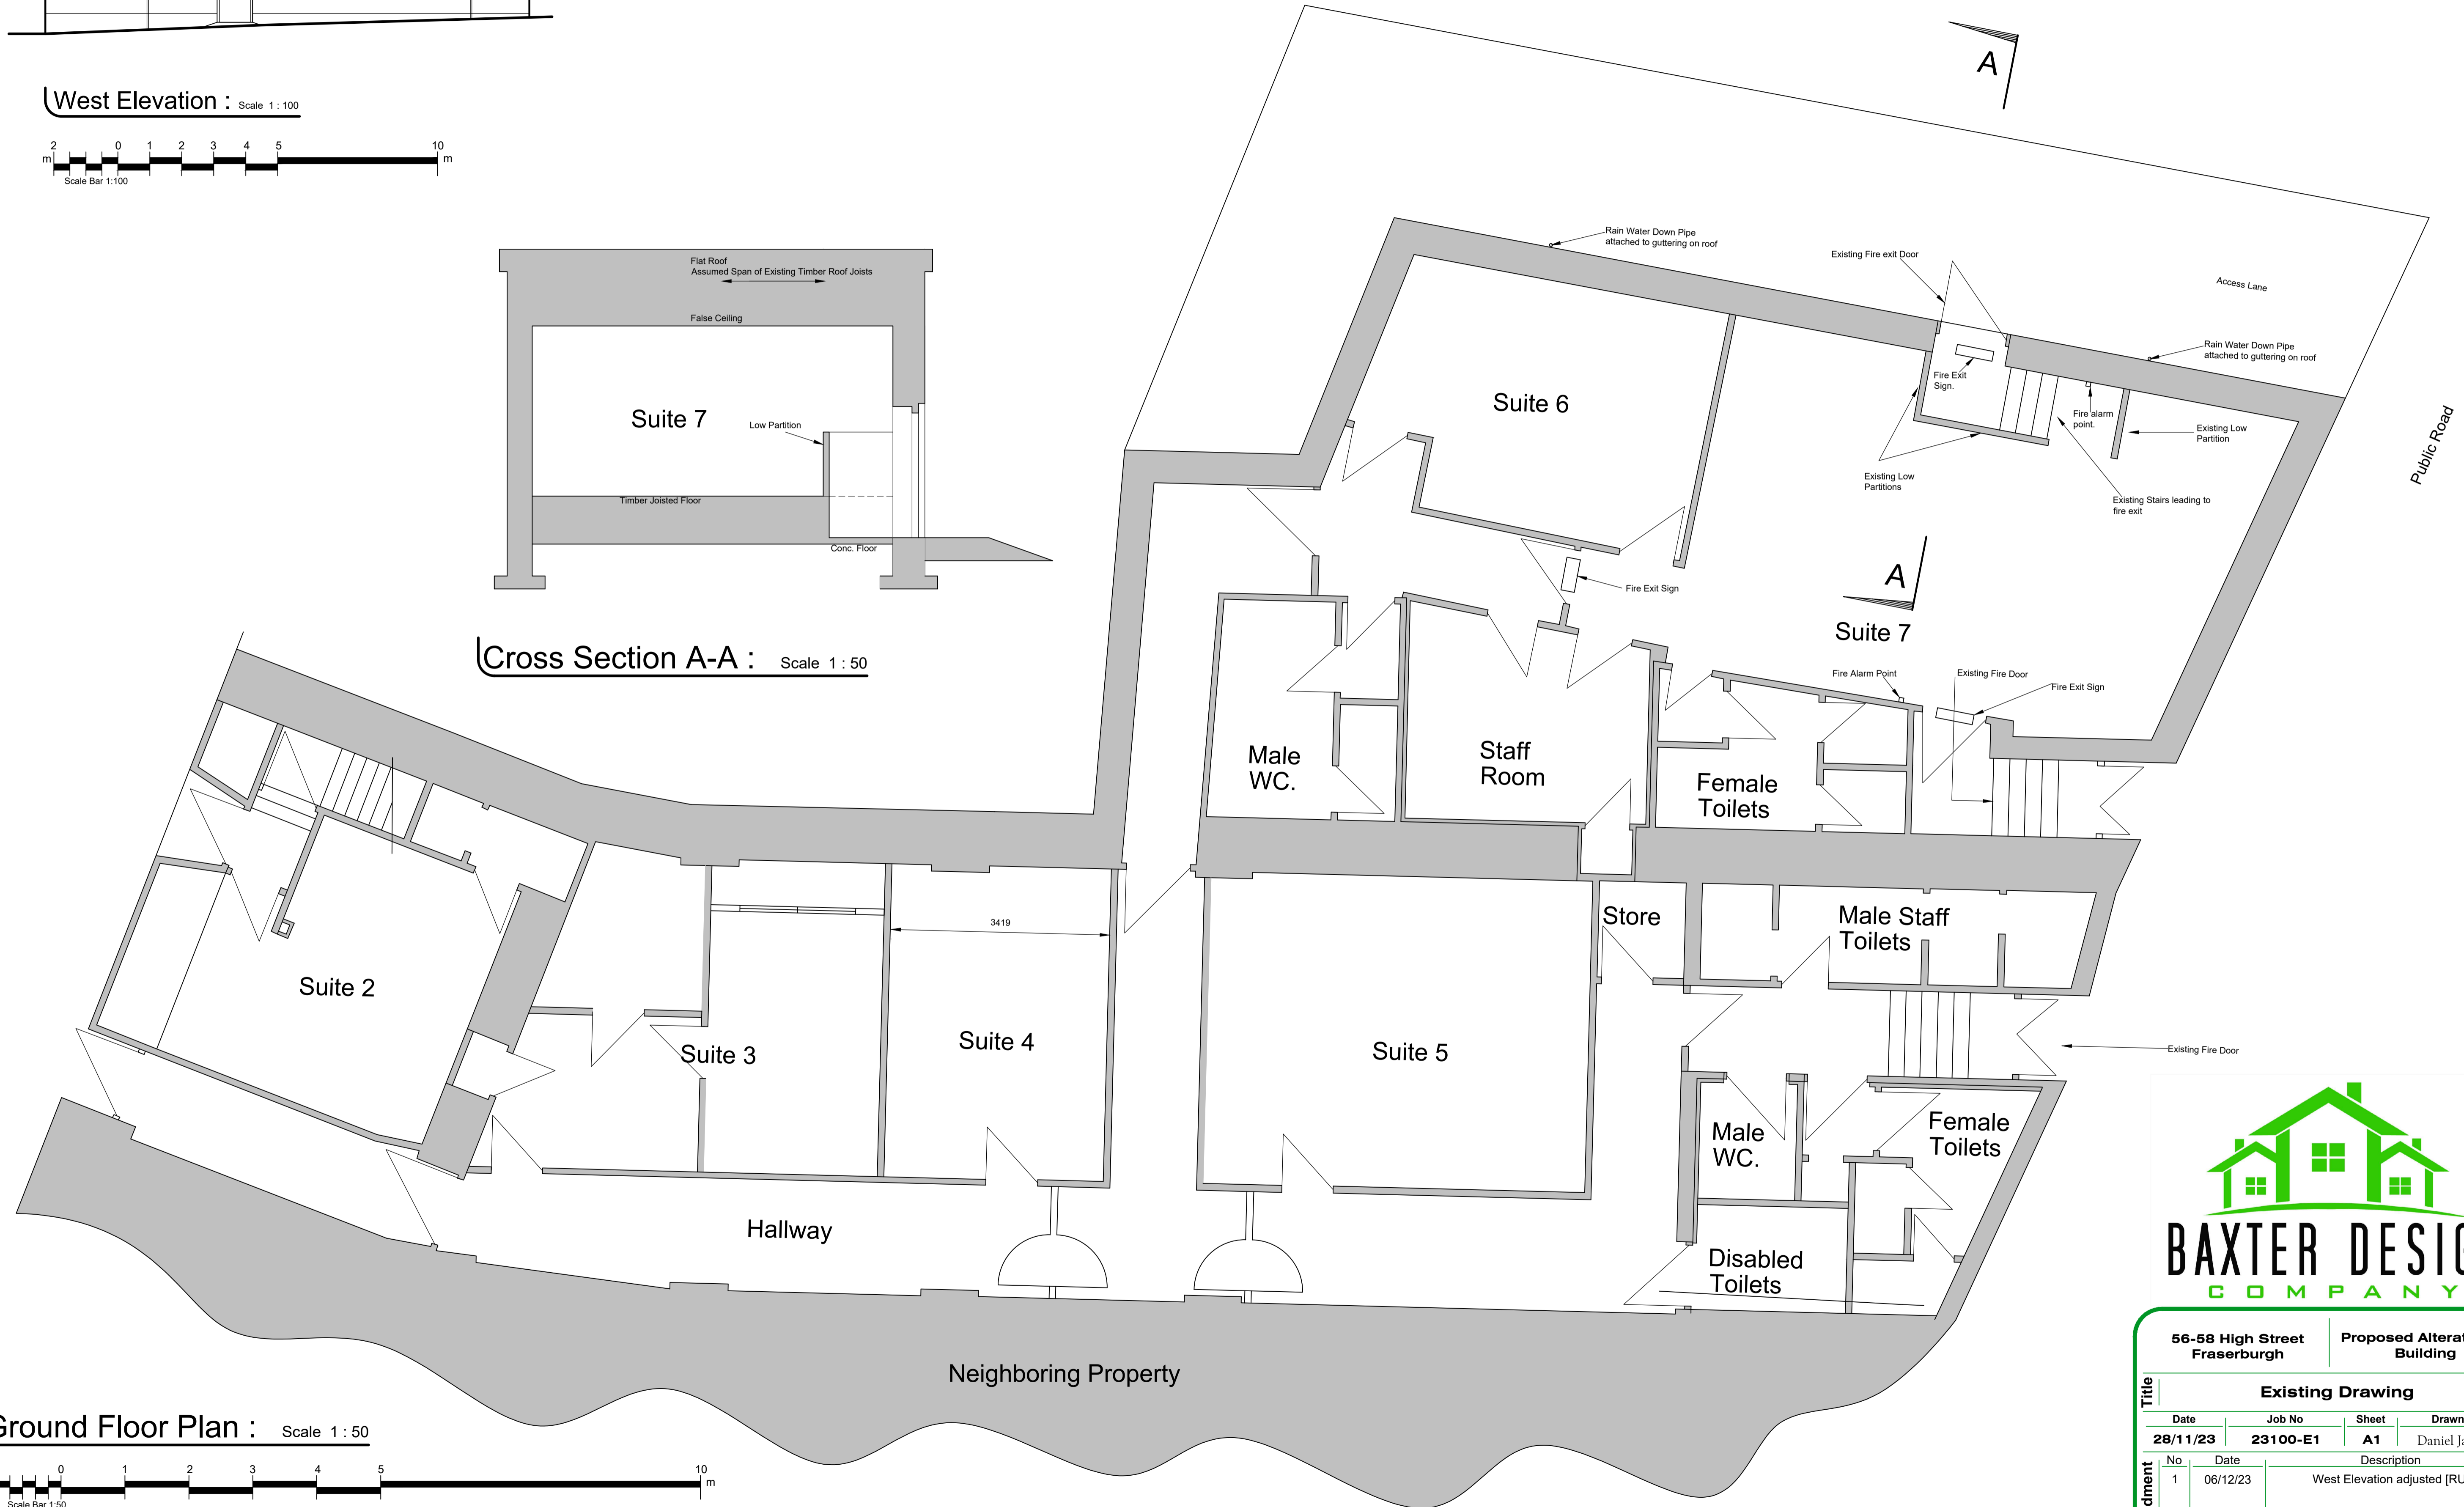

West Elevation : Scale 1 : 100

Cross Section A-A : Scale 1 : 50

Ground Floor Plan : Scale 1 : 50

BAXTER DESIGN
COMPANY

56-58 High Street Fraserburgh | Proposed Alteration to Building

Title			
Existing Drawing			
Date	Job No	Sheet	Drawn By
28/11/23	23100-E1	A1	Daniel Jackson
Amendment			
No	Date	Description	
1	06/12/23	West Elevation adjusted [RU]	