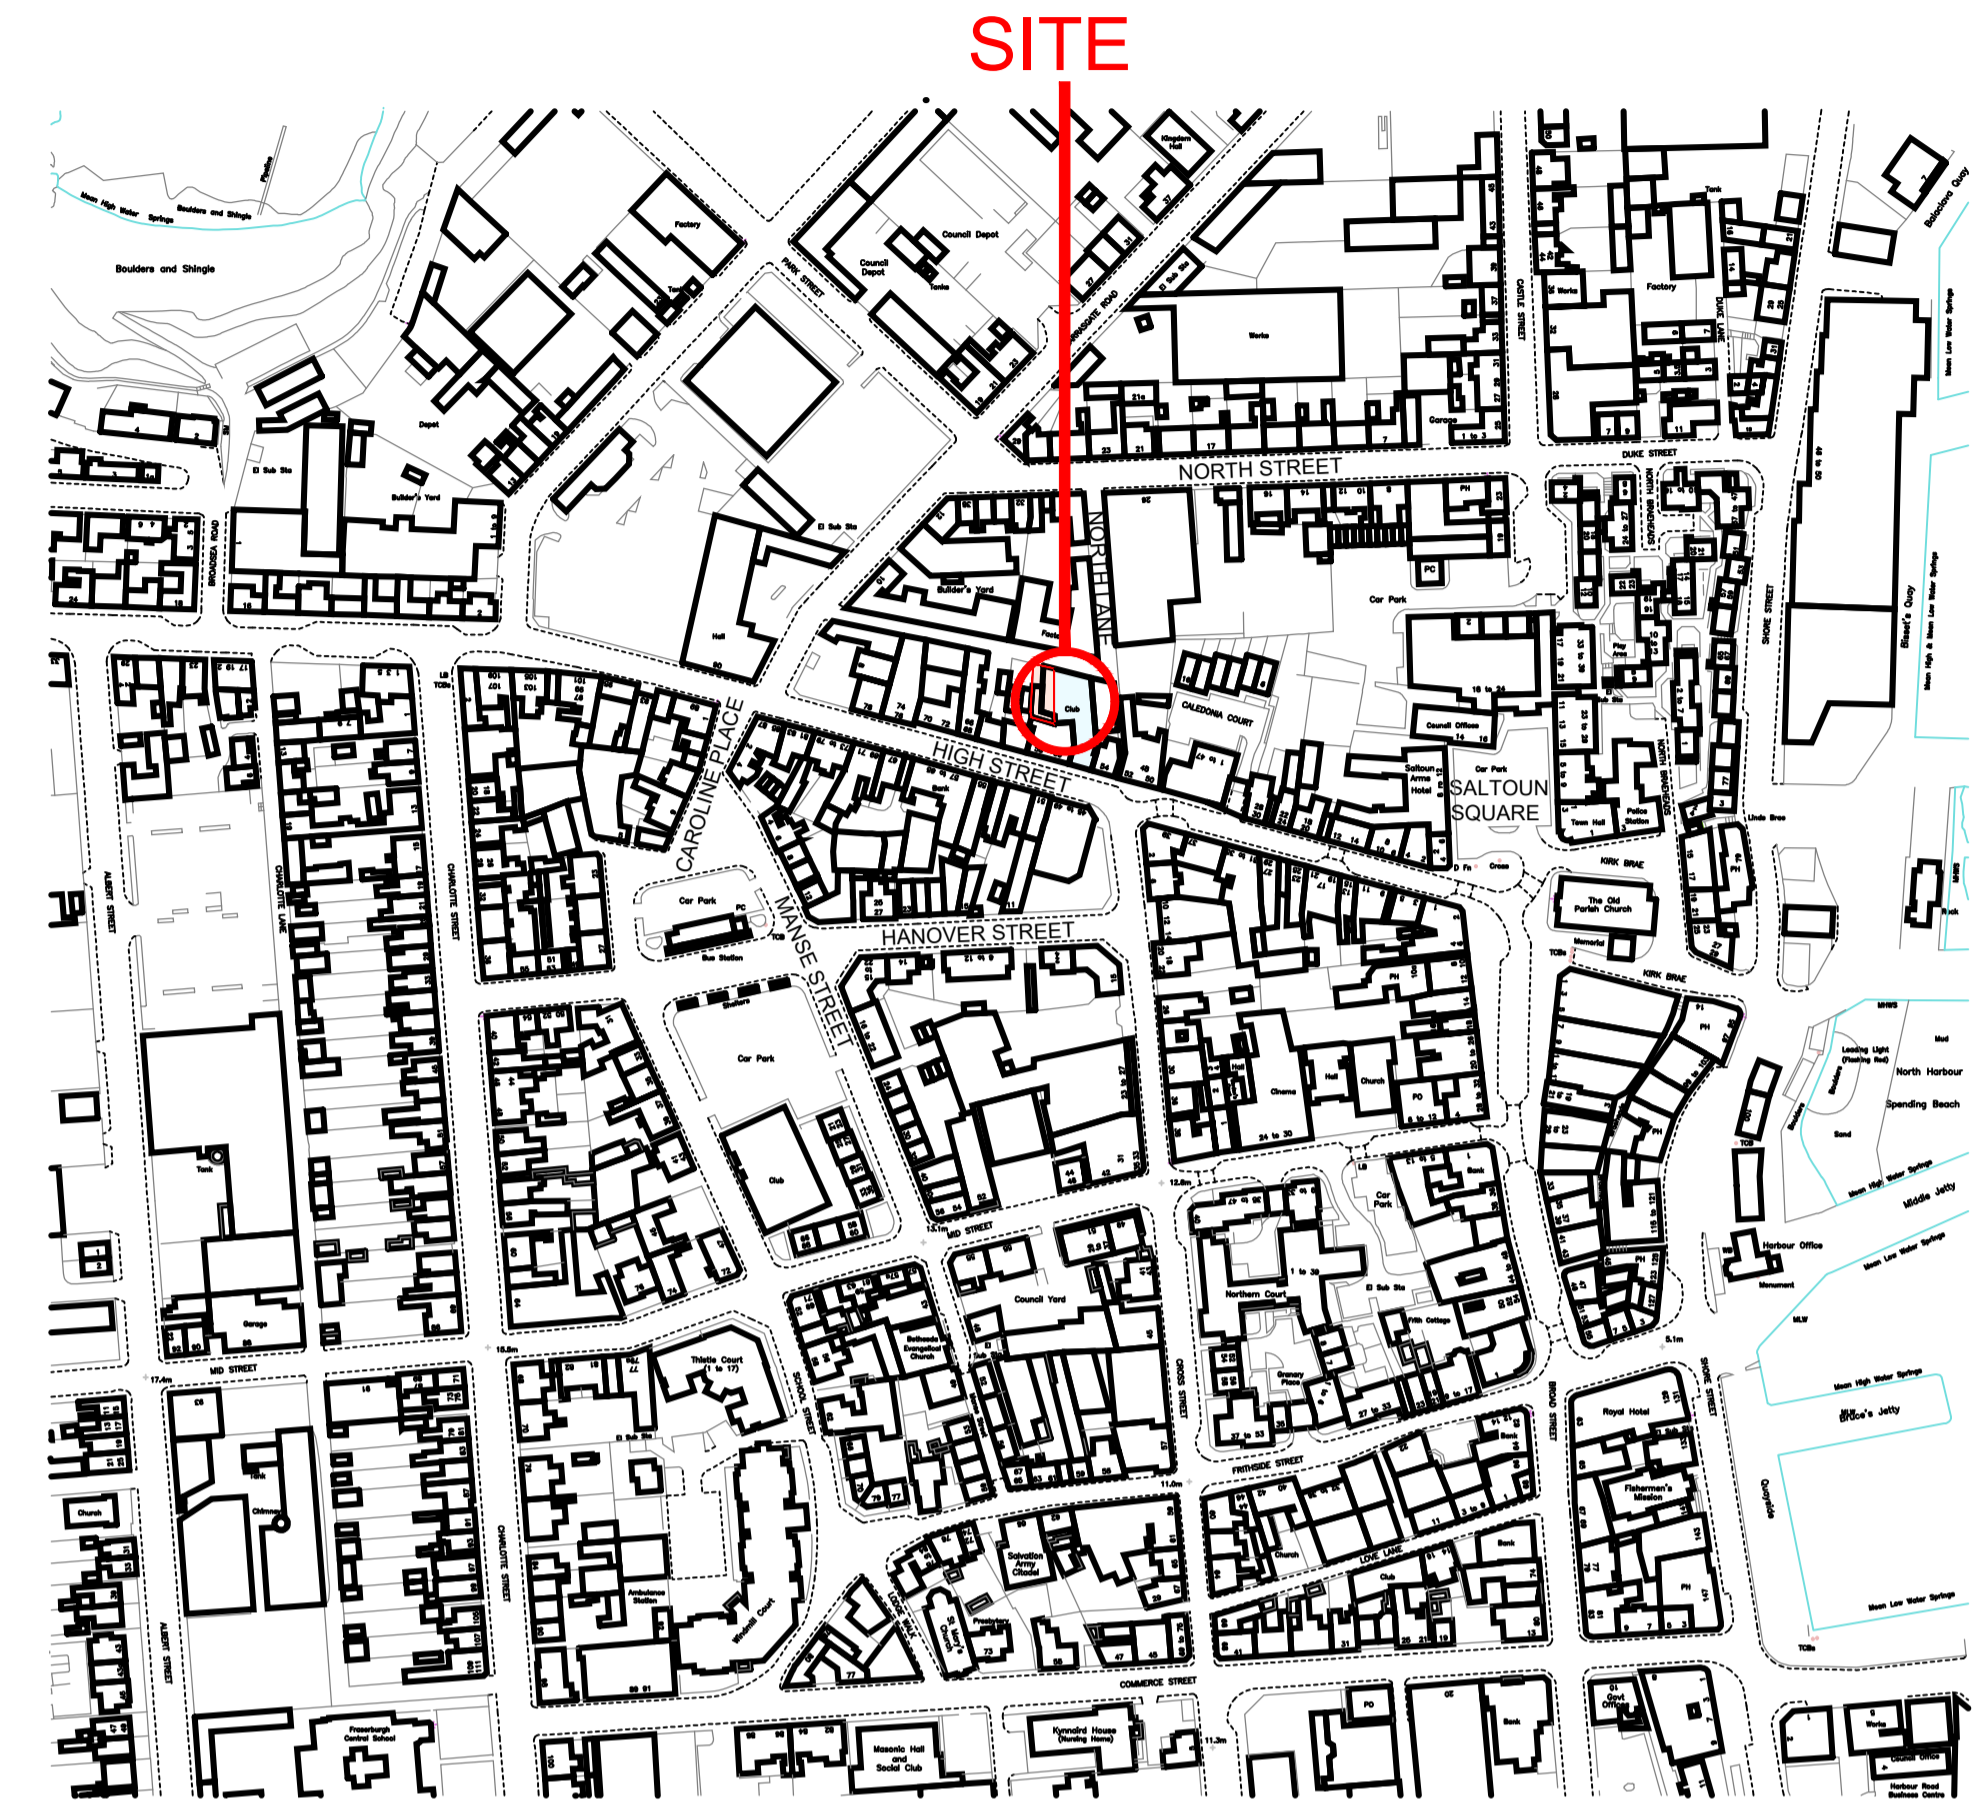

Site Plan : Scale 1 : 500

Site Plan : Scale 1 : 2500

56-58 High Street Fraserburgh		Proposed Alteration to Building	
<b>Site Plans</b>			
Date	Job No	Sheet	Drawn By
28/11/23	23100-E2	A1	Daniel Jackson
No	Date	Description	
1 The Square, Mintlaw, Peterhead, Aberdeenshire AB42 5EH Tel : 01771 62296 E-mail : info@baxterdesigncompany.co.uk			