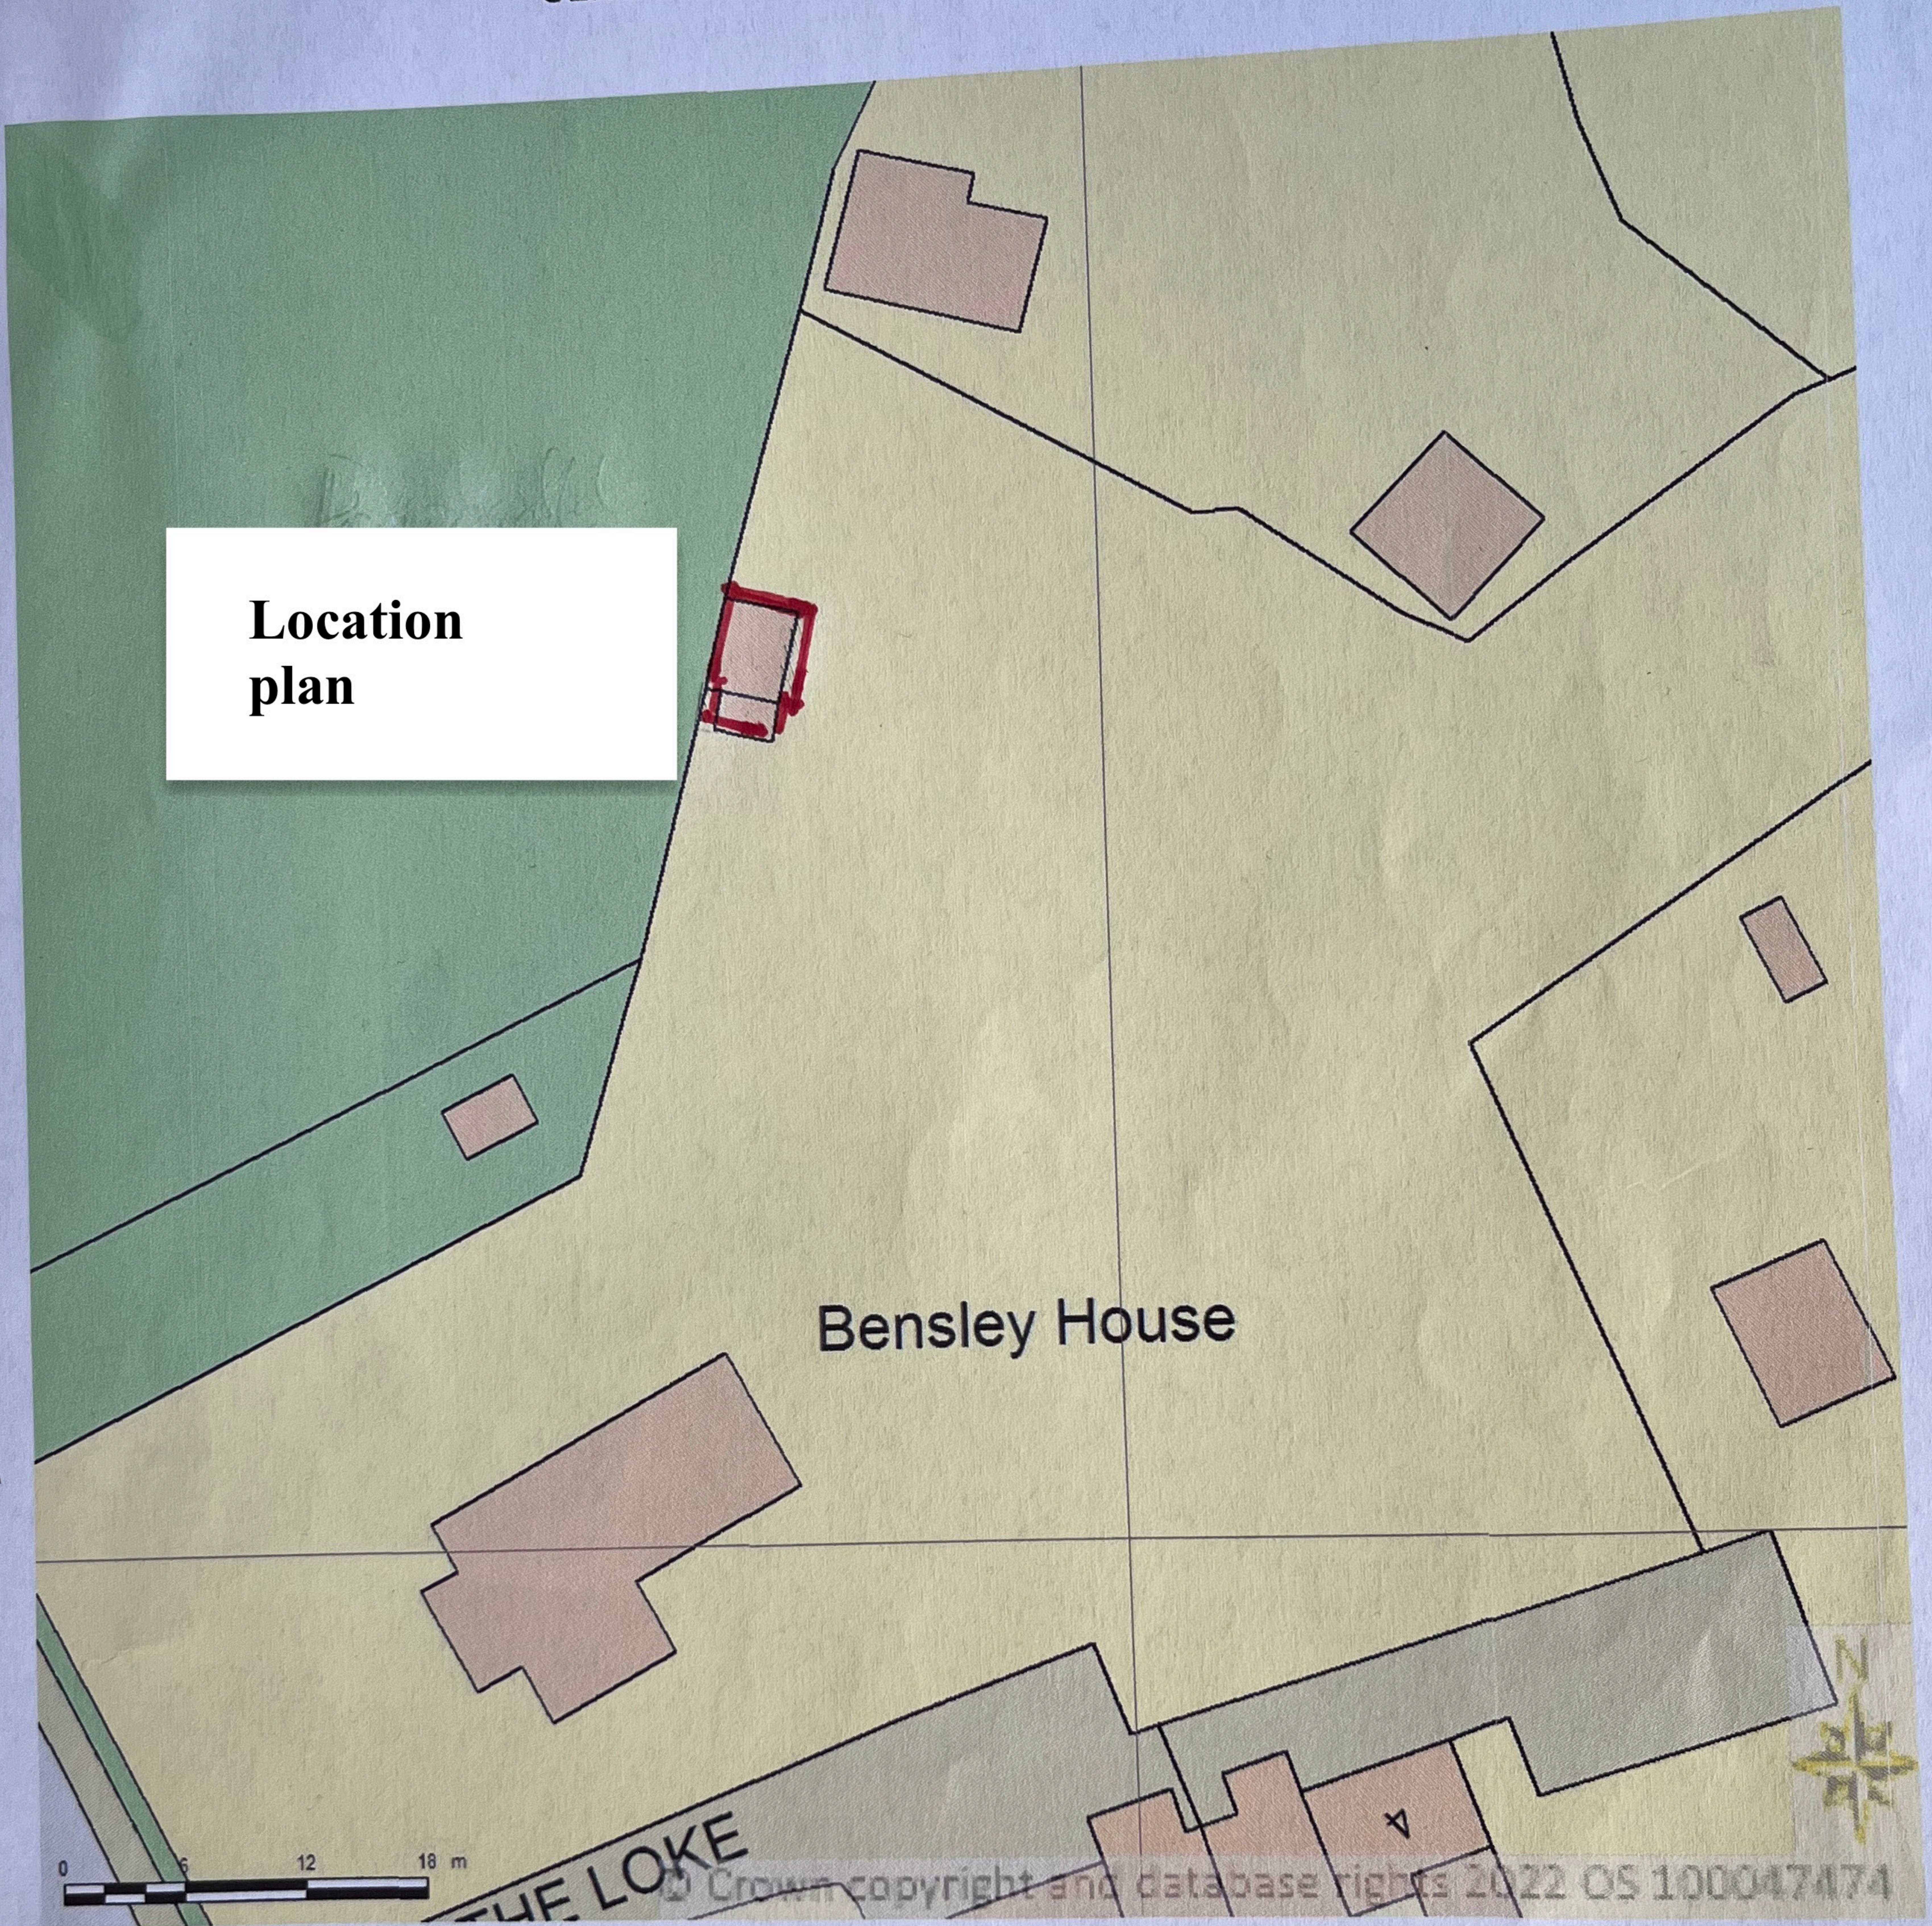

BLOCK/SITE PLAN
AREA 90m x 90m
SCALE 1:500 on A4
CENTRE COORDINATES: 624091, 336227

Supplied by Streetwise Maps Ltd
www.streetwise.net
Licence No: 100047474
01/06/2022 20:53:34