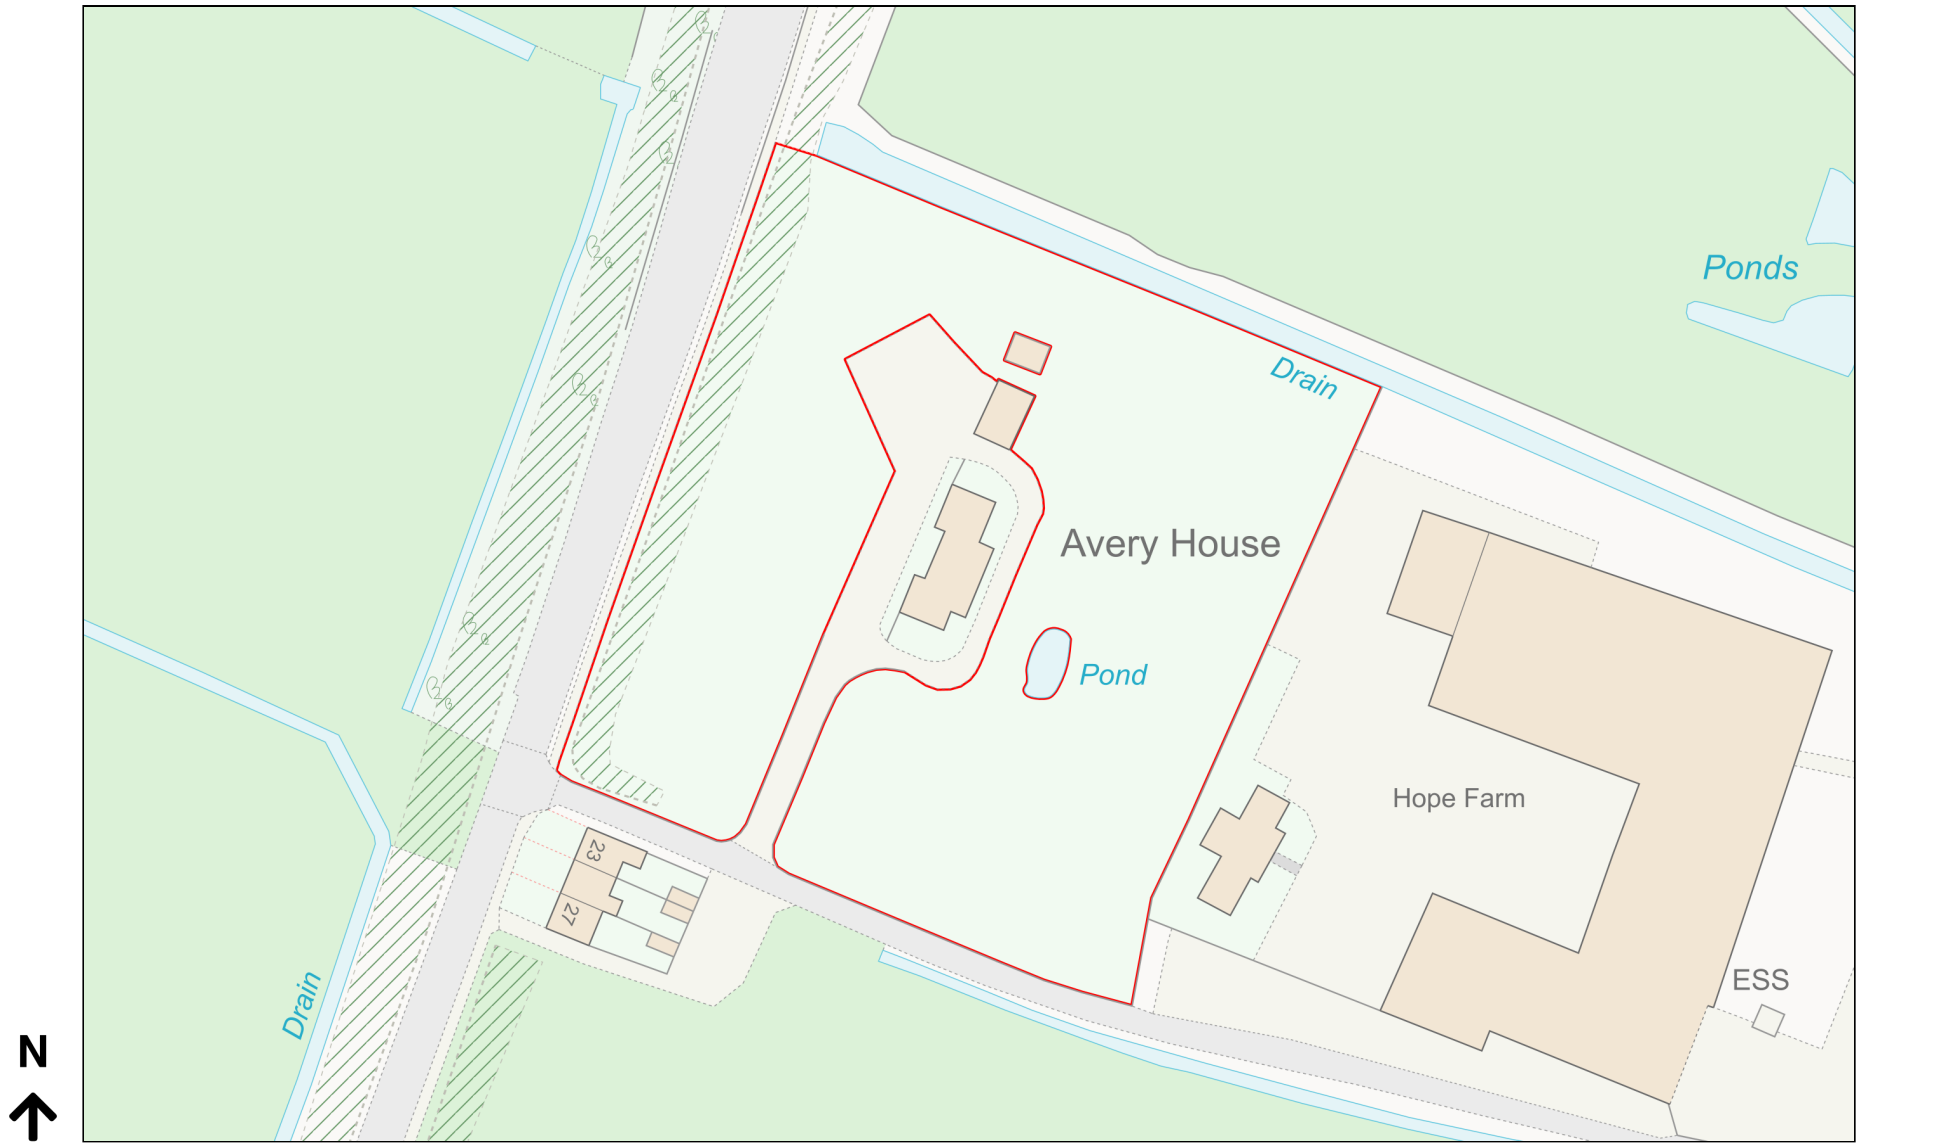

Location Plan

Site Address: Aviary House, Mill Drove, Southery, PE38 0PJ

Date Produced: 13-Nov-2023

Scale: 1:1250 @A4

Planning Portal Reference: PP-12469537v1