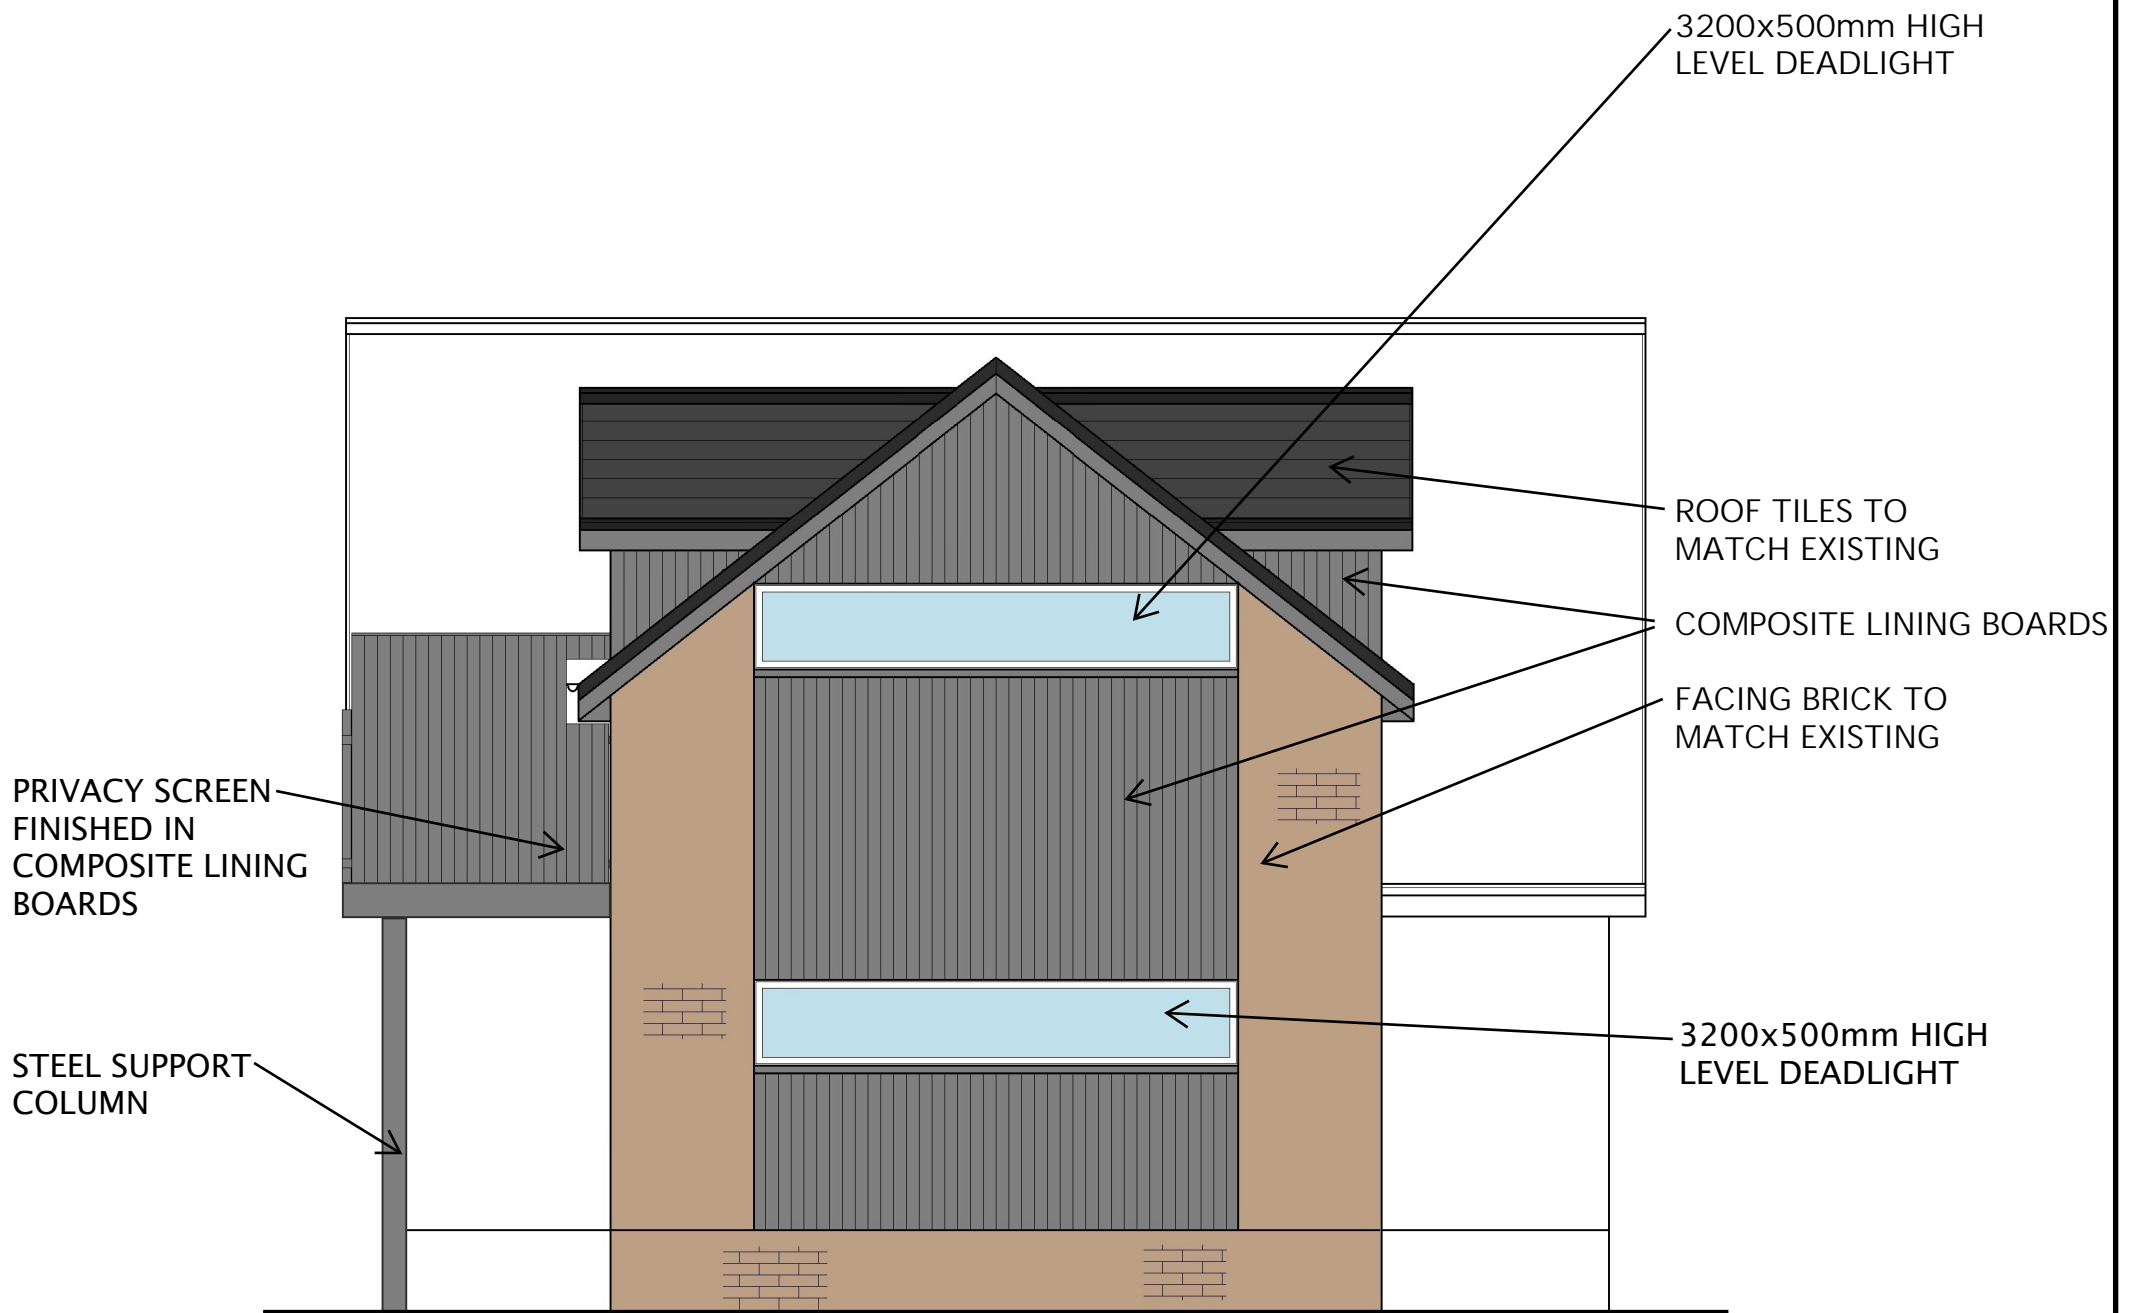

PROPOSED CONVERSION
TO FORM DWELLINGHOUSE
WINSTON HOUSE, LANARK
FOR DR. W. THOM

PLANNING DRAWING
TL-P11

PROPOSED FRONT ELEVATION SCALE 1:50