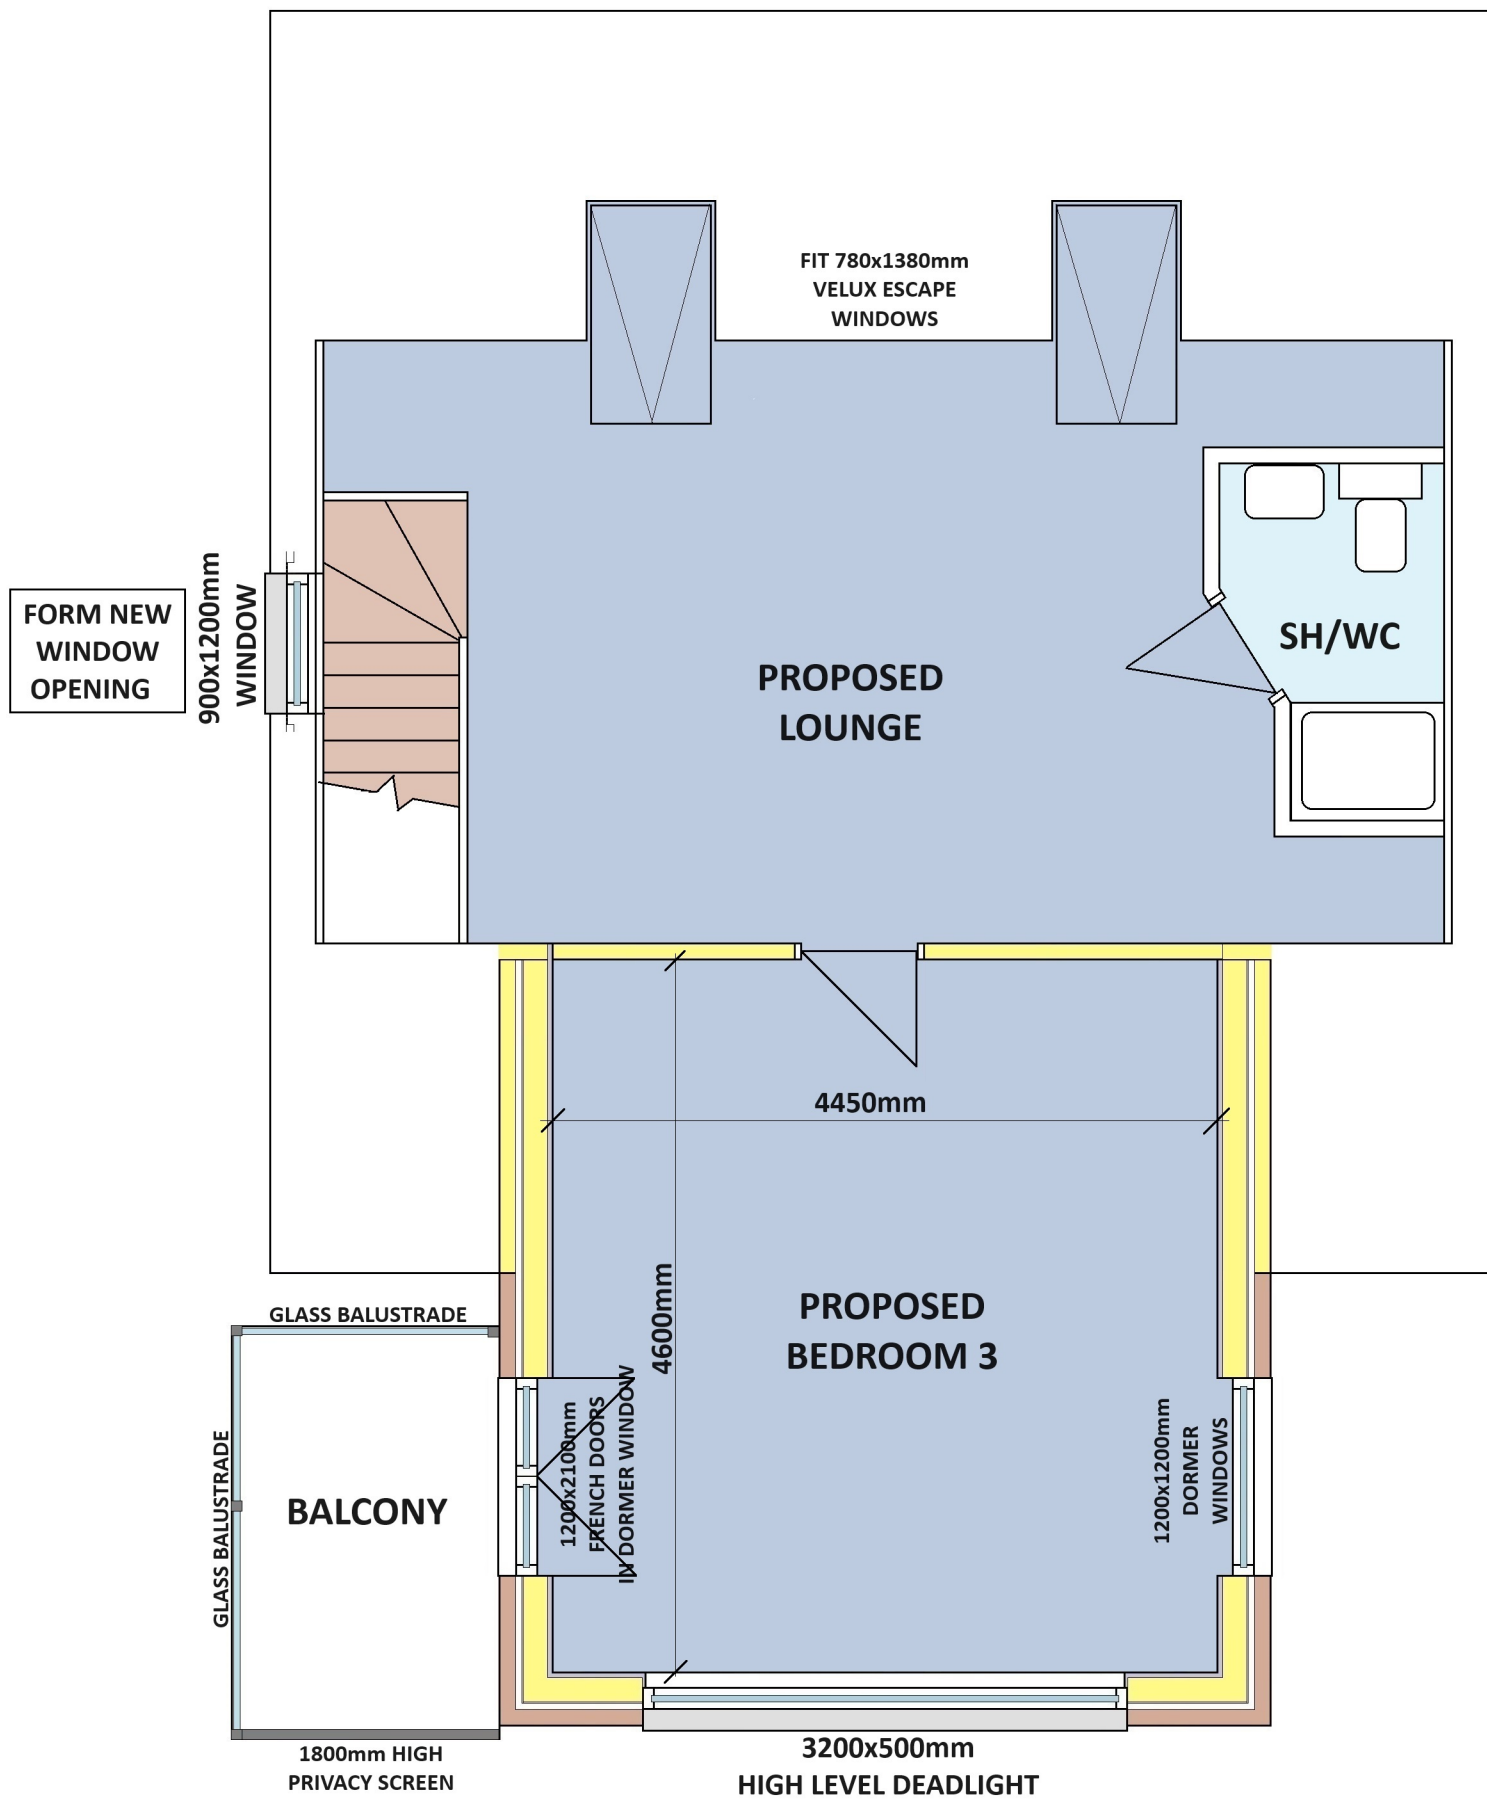

PROPOSED CONVERSION
TO FORM DWELLINGHOUSE
WINSTON HOUSE, LANARK
FOR DR. W. THOM

PLANNING DRAWING
TL-P10

PROPOSED FIRST FLOOR PLAN SCALE 1:50