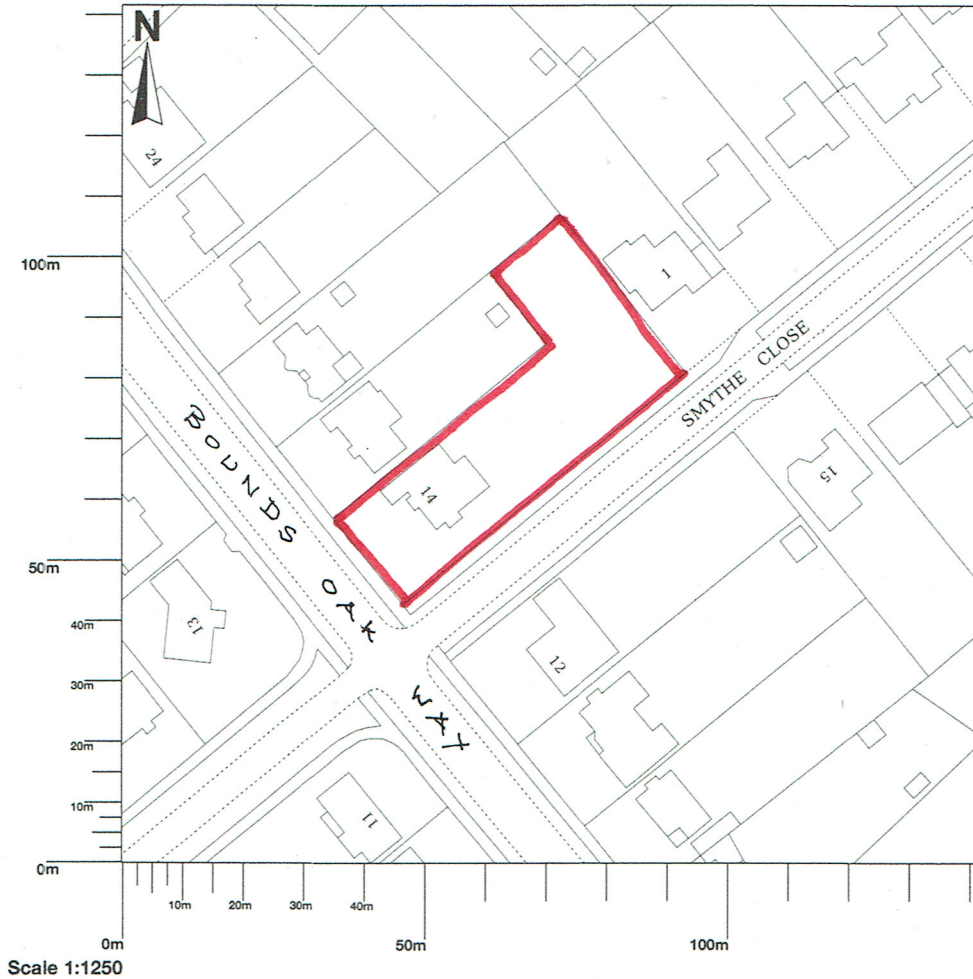

## 14 Bounds Oak Way, Tunbridge Wells, TN4 0TX

© Crown copyright and database rights 2023 OS 100054135. Map area bounded by: 557318,143118  
557460,143260. Produced on 04 December 2023 from the OS National Geographic Database. Supplied by  
UKPlanningMaps.com. Unique plan reference: p2e/uk/1033365/1392963