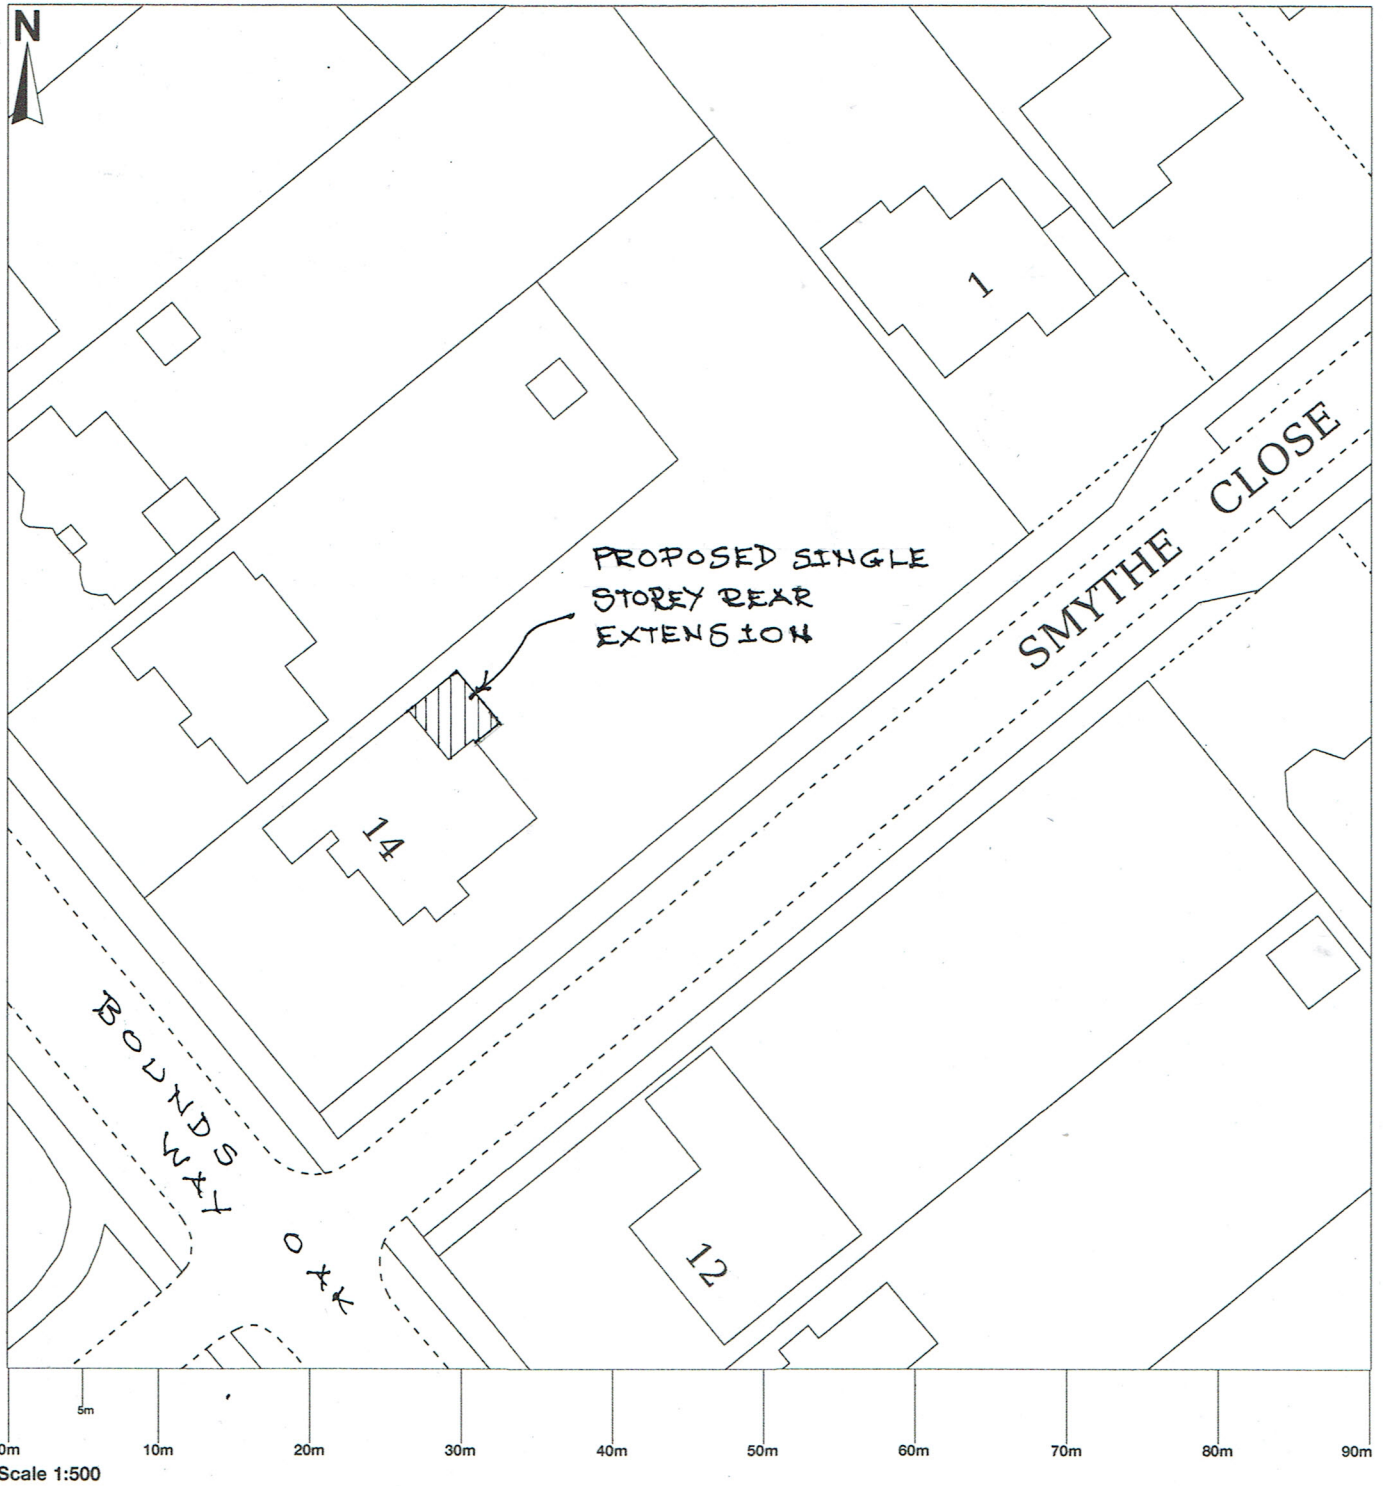

### 14 Bounds Oak Way, Tunbridge Wells, TN4 0TX

© Crown copyright and database rights 2023 OS 100054135. Map area bounded by: 557344,143144 557434,143234. Produced on 04 December 2023 from the OS National Geographic Database. Supplied by UKPlanningMaps.com. Unique plan reference: b90e/uk/1033365/1392960

**BLOCK PLAN (PROPOSAL) DRWG No 180523 /02P**