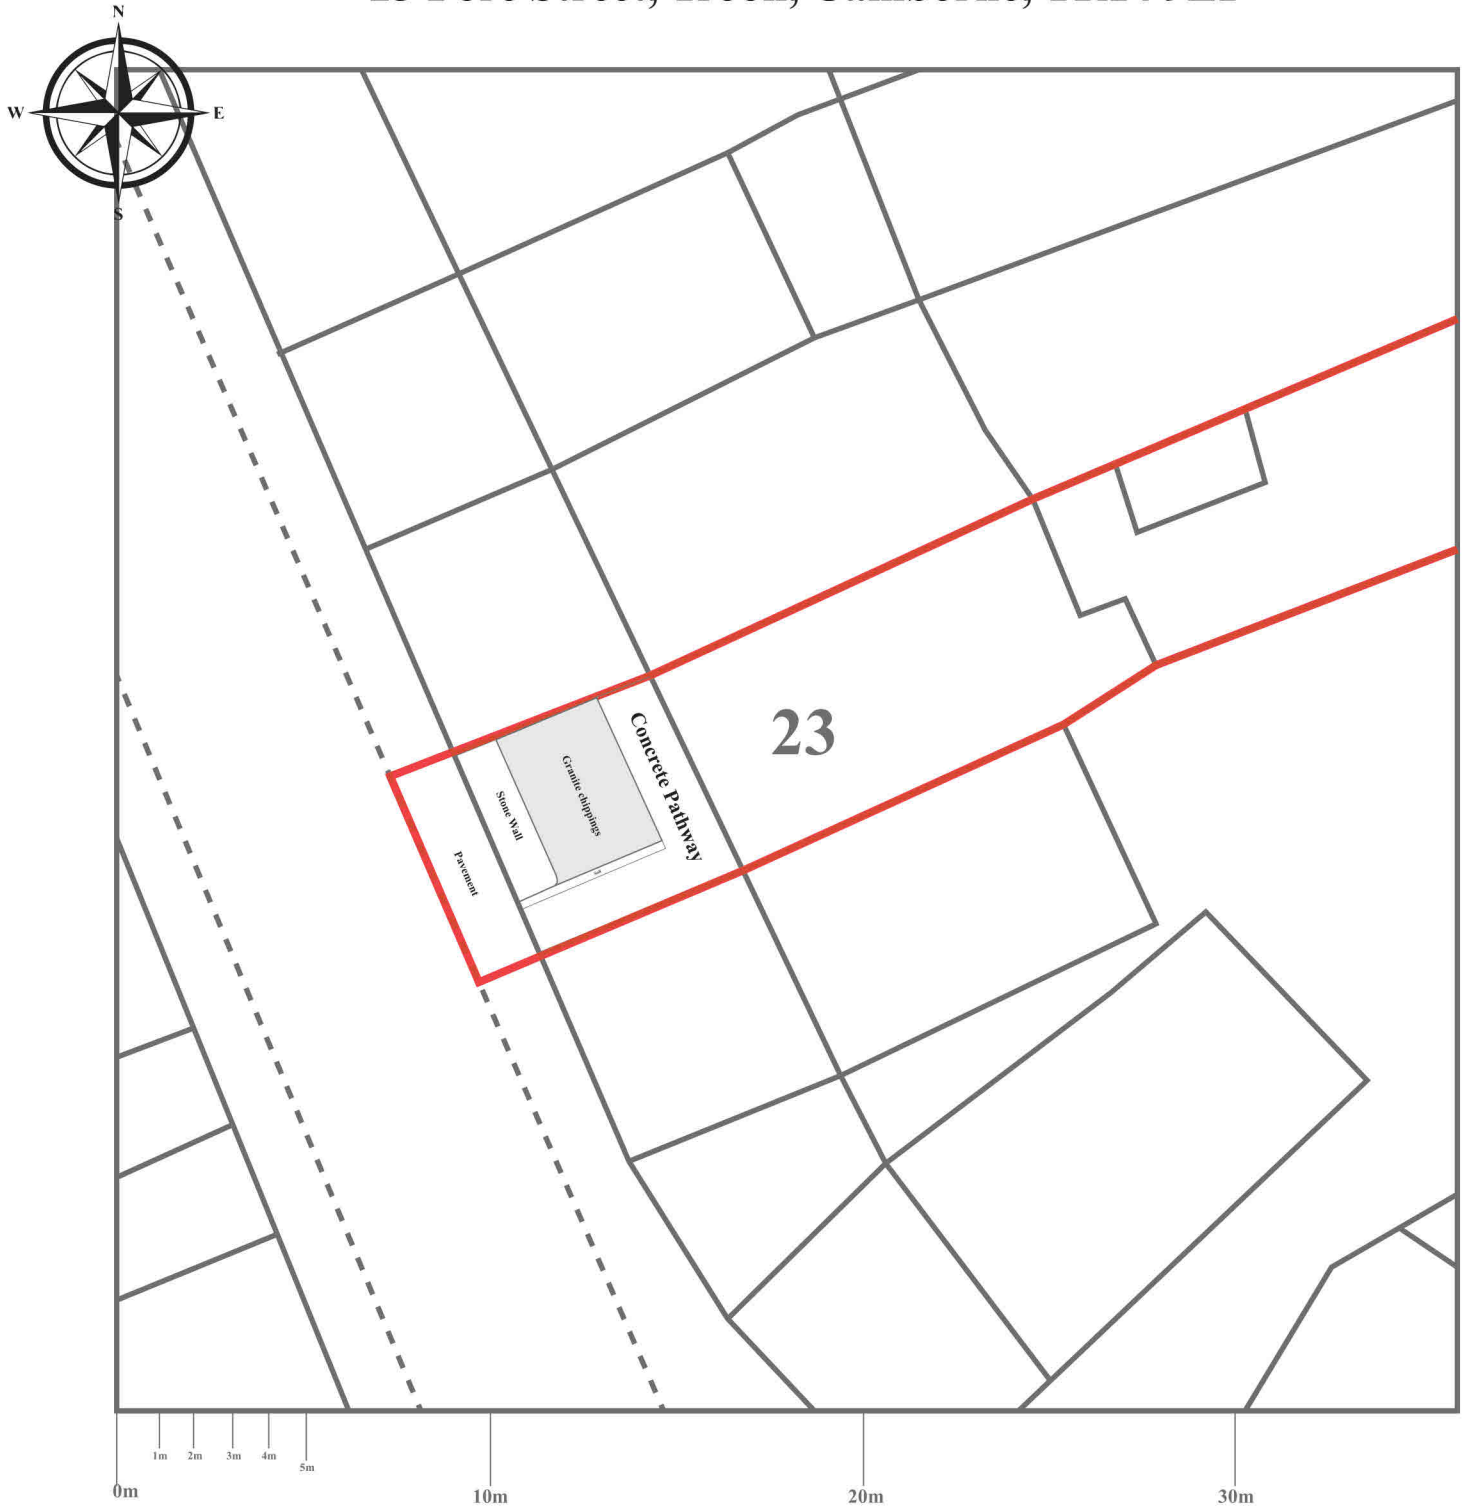

# Existing Site Plan

23 Fore Street, Troon, Camborne, TR14 9EF

Scale 1:200

Existing site plan of 23 Fore Street, Troon, Camborne, TR14 9EF  
Site boundary shown in **RED**  
Existing front garden shown with surface and structures labelled