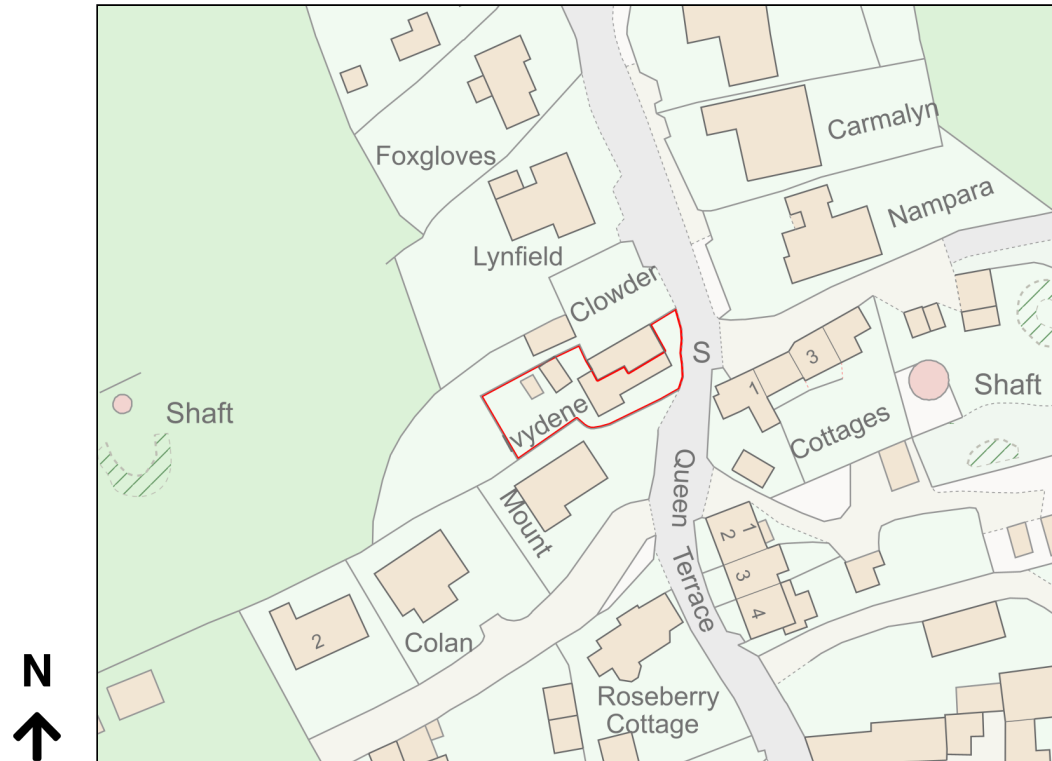

# Location Plan

Site Address: Iydene, Road From Callington Road To Honicombe Corner, Harrowbarrow, PL17 8BA

Date Produced: 21-Nov-2023

Scale: 1:1250 @A4

Planning Portal Reference: PP-12525988v1