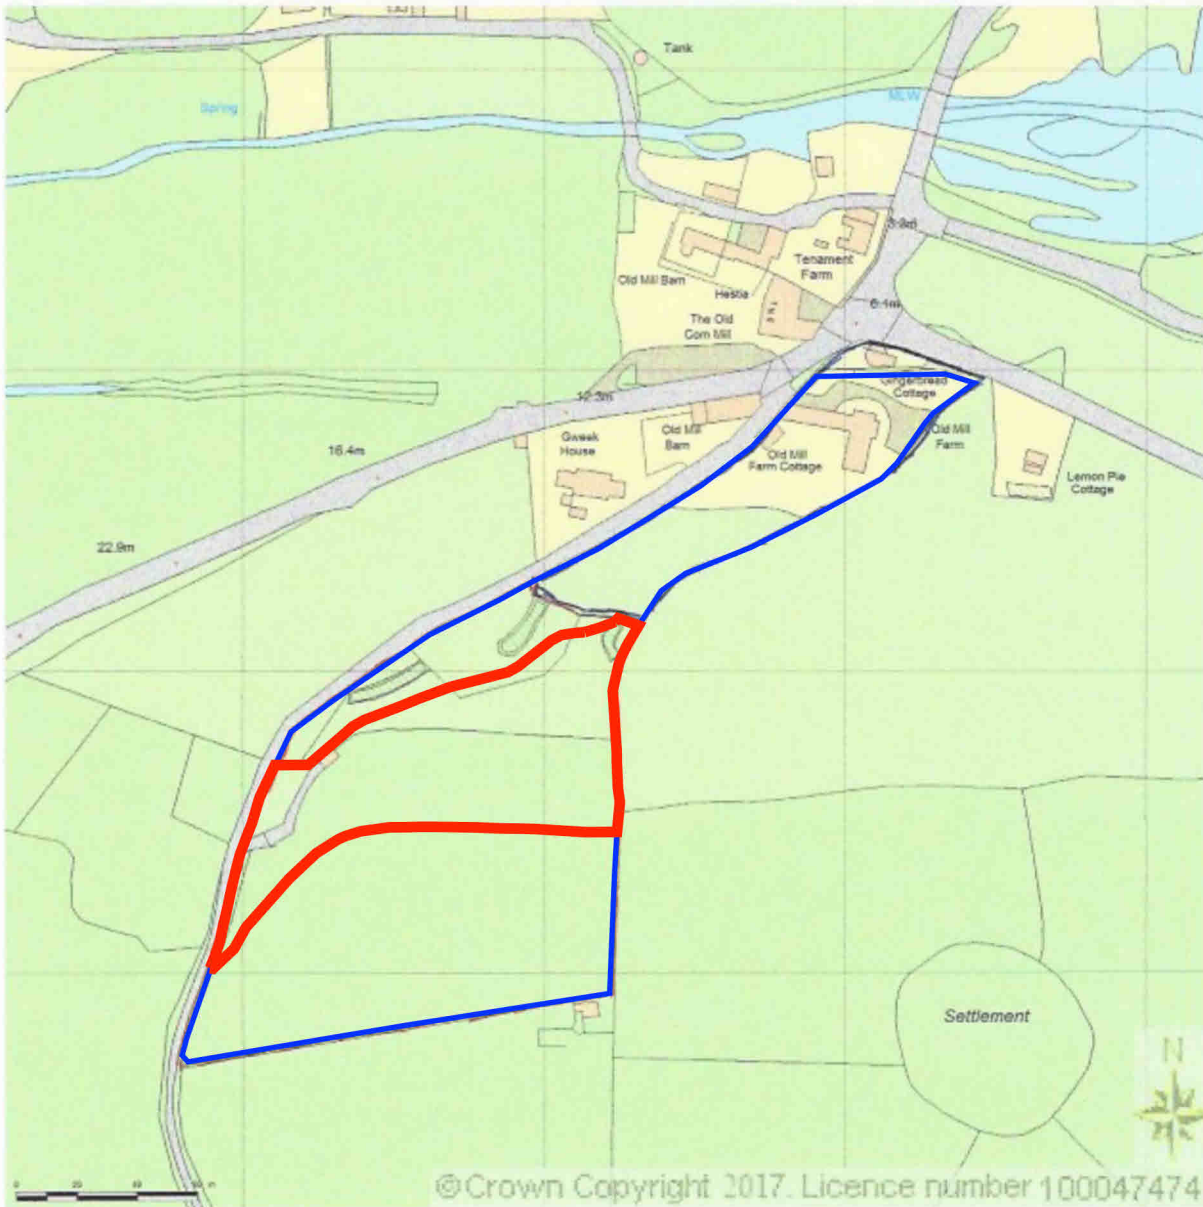

SITE LOCATION PLAN
AREA 16 HA
SCALE 1:2500 on A4
CENTRE COORDINATES: 170321, 26321

Supplied by Streetwise Maps Ltd
www.streetwise.net
Licence No: 100047474
19/09/2017 15:57:55